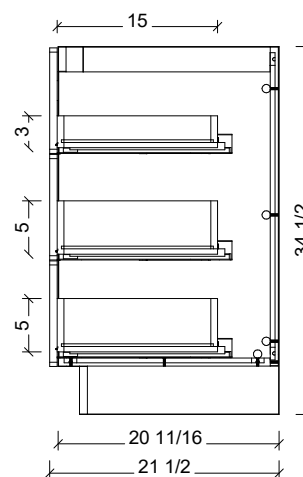

18" Deep Option

21" Deep Option

Range	Natick
Mount	Floor Standing
Size	42"
SKU	NAT-V-42-C-18-F-[Color Code]
SKU	NAT-V-42-C-21-F-[Color Code]

COMPATIBLE TOPS

Required Top Size - 43" x 19" / 22"

SilkSurface top with Ceramic Undermount

Quartz top with Ceramic Undermount

Ceramic Integrated Top

NOTES

Revision	1
Date	December 17, 2024 9:20 PM

DIMENSIONS ARE NOMINAL ONLY
AND SUBJECT TO CHANGE AT ANY TIME.
DO NOT SCALE DRAWINGS.
INSTALLER TO CONFIRM ALL
DIMENSIONS