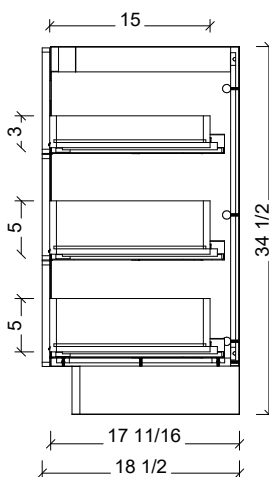

18" Deep Option

21" Deep Option

Range	Natick
Mount	Floor Standing
Size	42"
SKU	NAT-V-42-C-18-F-[Color Code]
SKU	NAT-V-42-C-21-F-[Color Code]

COMPATIBLE TOPS

Required Top Size - 43" x 19" / 22"

SilkSurface top with Ceramic Undermount

Quartz top with Ceramic Undermount

Ceramic Integrated Top

NOTES

Revision	1
Date	December 17, 2024 9:20 PM

DIMENSIONS ARE NOMINAL ONLY
AND SUBJECT TO CHANGE AT ANY TIME.
DO NOT SCALE DRAWINGS.
INSTALLER TO CONFIRM ALL
DIMENSIONS