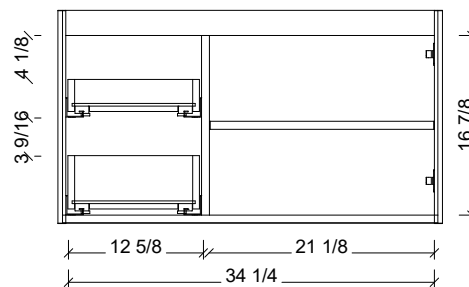

Timberline

300 Industrial Drive
Redwood Falls MN 56283
sales.usa@timberlinebp.com
www.timberlinebp.com