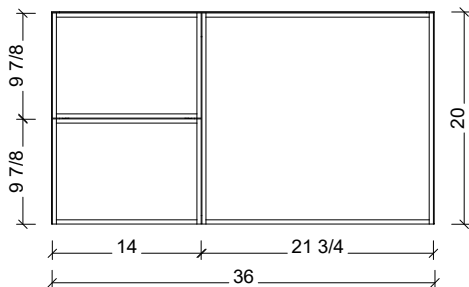

Range	Natick
Mount	Floor Standing
Size	36"
SKU	NAT-V-36-C-18-W-[Color Code]-RH
SKU	NAT-V-36-C-21-W-[Color Code]-RH

COMPATIBLE TOPS

Required Top Size - 37" x 19" / 22"

SilkSurface top with Ceramic Undermount

Quartz top with Ceramic Undermount

Ceramic Integrated Top

NOTES

Revision	1
Date	December 17, 2024 9:00 PM

DIMENSIONS ARE NOMINAL ONLY
AND SUBJECT TO CHANGE AT ANY TIME.
DO NOT SCALE DRAWINGS.
INSTALLER TO CONFIRM ALL
DIMENSIONS

COMPATIBLE TOPS

Required Top Size - 37" x 19" / 22"

SilkSurface top with Ceramic Undermount

Quartz top with Ceramic Undermount

Ceramic Integrated Top

NOTES

Revision	1
Date	December 17, 2024 9:00 PM

DIMENSIONS ARE NOMINAL ONLY
AND SUBJECT TO CHANGE AT ANY TIME.
DO NOT SCALE DRAWINGS.
INSTALLER TO CONFIRM ALL
DIMENSIONS