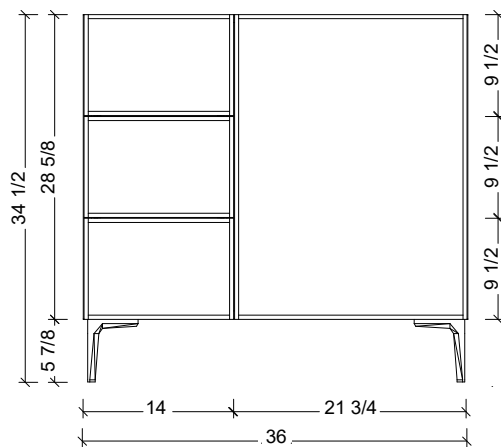

Copyright ©

Timberline

300 Industrial Drive
Redwood Falls MN 56283
sales.usa@timberlinebp.com
www.timberlinebp.com

Please note, different leg styles may have slightly different heights. Overall cabinet height will remain 34 1/2", although cabinet may shrink or expand to reach this height.

Quartz top with Ceramic Undermount

Ceramic Integrated Top

NOTES

Revision	1
Date	December 17, 2024 9:52 PM

DIMENSIONS ARE NOMINAL ONLY
AND SUBJECT TO CHANGE AT ANY TIME.
DO NOT SCALE DRAWINGS.
INSTALLER TO CONFIRM ALL
DIMENSIONS

Copyright ©

Timberline

300 Industrial Drive
Redwood Falls MN 56283
sales.usa@timberlinebp.com
www.timberlinebp.com

18" Deep Option

21" Deep Option

Please note, different leg styles may have slightly different heights. Overall cabinet height will remain 34 1/2", although cabinet may shrink or expand to reach this height.