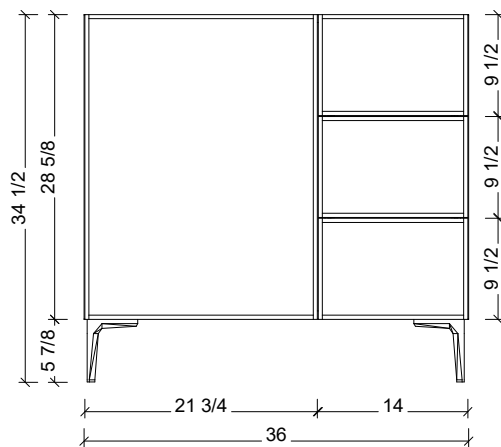

Range	Natick
Mount	Floor Standing
Size	36"
SKU	NAT-V-36-C-18-L-[Color Code]-RH
SKU	NAT-V-36-C-21-L-[Color Code]-RH

COMPATIBLE TOPS

Required Top Size - 37" x 19" / 22"

SilkSurface top with Ceramic Undermount

Quartz top with Ceramic Undermount

Ceramic Integrated Top

NOTES

Revision	1
Date	December 17, 2024 9:52 PM

DIMENSIONS ARE NOMINAL ONLY
AND SUBJECT TO CHANGE AT ANY TIME.
DO NOT SCALE DRAWINGS.
INSTALLER TO CONFIRM ALL
DIMENSIONS

Copyright ©

Timberline

300 Industrial Drive
Redwood Falls MN 56283
sales.usa@timberlinebp.com
www.timberlinebp.com

Please note, different leg styles may have slightly different heights. Overall cabinet height will remain 34 1/2", although cabinet may shrink or expand to reach this height.

Range	Natick
Mount	Floor Standing
Size	36"
SKU	NAT-V-36-C-18-L-[Color Code]-LH
SKU	NAT-V-36-C-21-L-[Color Code]-LH

COMPATIBLE TOPS

Required Top Size - 37" x 19" / 22"

SilkSurface top with Ceramic Undermount