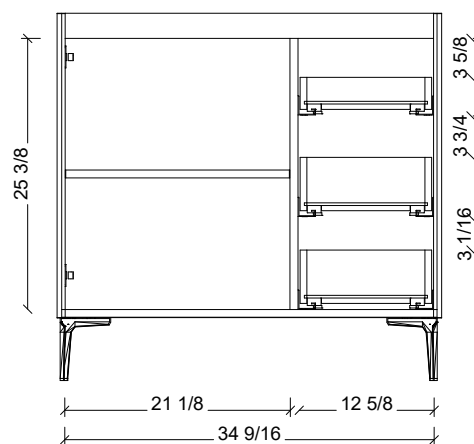

Range	Natick
Mount	Floor Standing
Size	36"
SKU	NAT-V-36-C-18-L-[Color Code]-RH
SKU	NAT-V-36-C-21-L-[Color Code]-RH

COMPATIBLE TOPS

Required Top Size - 37" x 19" / 22"

SilkSurface top with Ceramic Undermount

Quartz top with Ceramic Undermount

Ceramic Integrated Top

NOTES

Revision	1
Date	December 17, 2024 9:52 PM

DIMENSIONS ARE NOMINAL ONLY
AND SUBJECT TO CHANGE AT ANY TIME.
DO NOT SCALE DRAWINGS.
INSTALLER TO CONFIRM ALL
DIMENSIONS

Copyright ©

Timberline

300 Industrial Drive
Redwood Falls MN 56283
sales.usa@timberlinebp.com
www.timberlinebp.com

Please note, different leg styles may have slightly different heights. Overall cabinet height will remain 34 1/2", although cabinet may shrink or expand to reach this height.

Range	Natick
Mount	Floor Standing
Size	36"
SKU	NAT-V-36-C-18-L-[Color Code]-LH
SKU	NAT-V-36-C-21-L-[Color Code]-LH

COMPATIBLE TOPS

Required Top Size - 37" x 19" / 22"

SilkSurface top with Ceramic Undermount