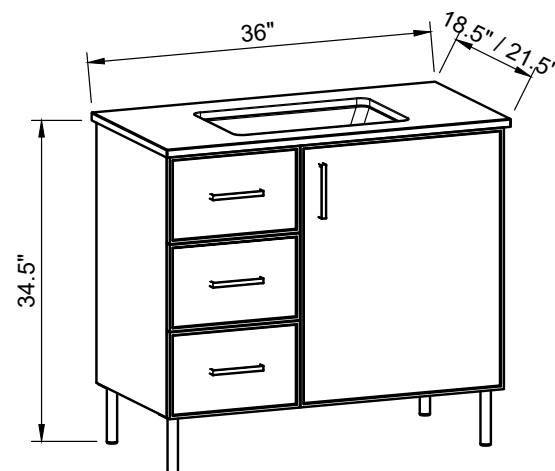

Quartz top with Ceramic Undermount

Ceramic Integrated Top

NOTES

Revision	1
Date	December 17, 2024 9:52 PM

DIMENSIONS ARE NOMINAL ONLY
AND SUBJECT TO CHANGE AT ANY TIME.
DO NOT SCALE DRAWINGS.
INSTALLER TO CONFIRM ALL
DIMENSIONS

Copyright ©

Timberline

300 Industrial Drive
Redwood Falls MN 56283
sales.usa@timberlinebp.com
www.timberlinebp.com

18" Deep Option

21" Deep Option

Please note, different leg styles may have slightly different heights. Overall cabinet height will remain 34 1/2", although cabinet may shrink or expand to reach this height.