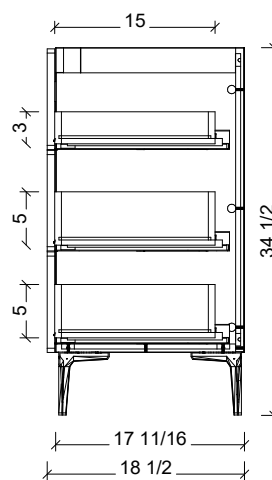

Copyright ©

Timberline

300 Industrial Drive
Redwood Falls MN 56283
sales.usa@timberlinebp.com
www.timberlinebp.com

Please note, different leg styles may have slightly different heights. Overall cabinet height will remain 34 1/2", although cabinet may shrink or expand to reach this height.

Quartz top with Ceramic Undermount

Ceramic Integrated Top

NOTES

Revision	1
Date	December 17, 2024 9:52 PM

DIMENSIONS ARE NOMINAL ONLY
AND SUBJECT TO CHANGE AT ANY TIME.
DO NOT SCALE DRAWINGS.
INSTALLER TO CONFIRM ALL
DIMENSIONS

Copyright ©

Timberline

300 Industrial Drive
Redwood Falls MN 56283
sales.usa@timberlinebp.com
www.timberlinebp.com

18" Deep Option

21" Deep Option

Please note, different leg styles may have slightly different heights. Overall cabinet height will remain 34 1/2", although cabinet may shrink or expand to reach this height.