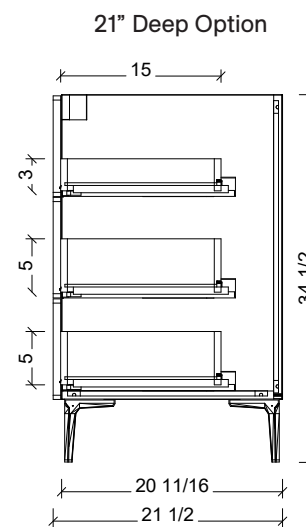

Range	Natick
Mount	Floor Standing
Size	36"
SKU	NAT-V-36-C-18-L-[Color Code]-RH
SKU	NAT-V-36-C-21-L-[Color Code]-RH

COMPATIBLE TOPS

Required Top Size - 37" x 19" / 22"

SilkSurface top with Ceramic Undermount

Quartz top with Ceramic Undermount

Ceramic Integrated Top

NOTES

Revision	1
Date	December 17, 2024 9:52 PM

DIMENSIONS ARE NOMINAL ONLY
AND SUBJECT TO CHANGE AT ANY TIME.
DO NOT SCALE DRAWINGS.
INSTALLER TO CONFIRM ALL
DIMENSIONS

Copyright ©

Timberline

300 Industrial Drive
Redwood Falls MN 56283
sales.usa@timberlinebp.com
www.timberlinebp.com

Please note, different leg styles may have slightly different heights. Overall cabinet height will remain 34 1/2", although cabinet may shrink or expand to reach this height.