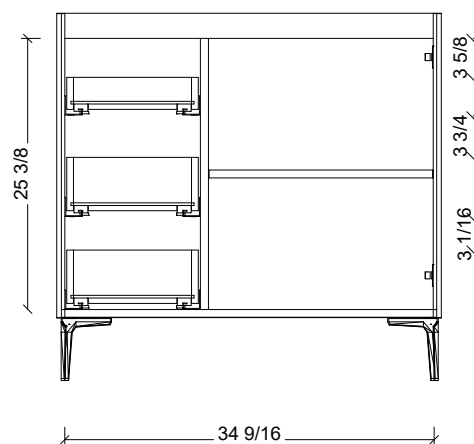

Quartz top with Ceramic Undermount

Ceramic Integrated Top

NOTES

Revision	1
Date	December 17, 2024 9:52 PM

DIMENSIONS ARE NOMINAL ONLY
AND SUBJECT TO CHANGE AT ANY TIME.
DO NOT SCALE DRAWINGS.
INSTALLER TO CONFIRM ALL
DIMENSIONS

Copyright ©

Timberline

300 Industrial Drive
Redwood Falls MN 56283
sales.usa@timberlinebp.com
www.timberlinebp.com

18" Deep Option

21" Deep Option

Please note, different leg styles may have slightly different heights. Overall cabinet height will remain 34 1/2", although cabinet may shrink or expand to reach this height.