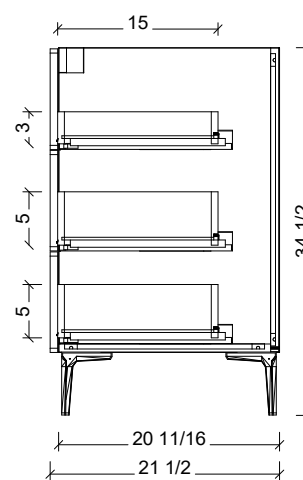

Copyright ©

Timberline

300 Industrial Drive
Redwood Falls MN 56283
sales.usa@timberlinebp.com
www.timberlinebp.com

Please note, different leg styles may have slightly different heights. Overall cabinet height will remain 34 1/2", although cabinet may shrink or expand to reach this height.

Quartz top with Ceramic Undermount

Ceramic Integrated Top

NOTES

Revision	1
Date	December 17, 2024 9:52 PM

DIMENSIONS ARE NOMINAL ONLY
AND SUBJECT TO CHANGE AT ANY TIME.
DO NOT SCALE DRAWINGS.
INSTALLER TO CONFIRM ALL
DIMENSIONS

Copyright ©

Timberline

300 Industrial Drive
Redwood Falls MN 56283
sales.usa@timberlinebp.com
www.timberlinebp.com

18" Deep Option

21" Deep Option

Please note, different leg styles may have slightly different heights. Overall cabinet height will remain 34 1/2", although cabinet may shrink or expand to reach this height.