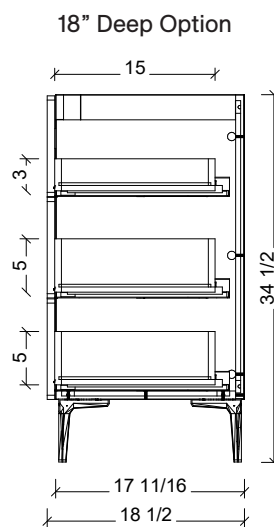

Range	Natick
Mount	Floor Standing
Size	36"
SKU	NAT-V-36-C-18-L-[Color Code]-RH
SKU	NAT-V-36-C-21-L-[Color Code]-RH

COMPATIBLE TOPS

Required Top Size - 37" x 19" / 22"

SilkSurface top with Ceramic Undermount

Quartz top with Ceramic Undermount

Ceramic Integrated Top

NOTES

Revision	1
Date	December 17, 2024 9:52 PM

DIMENSIONS ARE NOMINAL ONLY
AND SUBJECT TO CHANGE AT ANY TIME.
DO NOT SCALE DRAWINGS.
INSTALLER TO CONFIRM ALL
DIMENSIONS

Copyright ©

Timberline

300 Industrial Drive
Redwood Falls MN 56283
sales.usa@timberlinebp.com
www.timberlinebp.com

Please note, different leg styles may have slightly different heights. Overall cabinet height will remain 34 1/2", although cabinet may shrink or expand to reach this height.

Range	Natick
Mount	Floor Standing
Size	36"
SKU	NAT-V-36-C-18-L-[Color Code]-LH
SKU	NAT-V-36-C-21-L-[Color Code]-LH

COMPATIBLE TOPS

Required Top Size - 37" x 19" / 22"

SilkSurface top with Ceramic Undermount