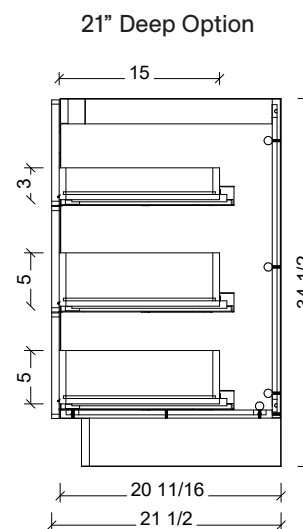

Range	Natick
Mount	Floor Standing
Size	36"
SKU	NAT-V-36-C-18-F-[Color Code]-RH
SKU	NAT-V-36-C-21-F-[Color Code]-RH

COMPATIBLE TOPS

Required Top Size - 37" x 19" / 22"

SilkSurface top with Ceramic Undermount

Quartz top with Ceramic Undermount

Ceramic Integrated Top

NOTES

Revision	1
Date	December 17, 2024 9:20 PM

DIMENSIONS ARE NOMINAL ONLY
AND SUBJECT TO CHANGE AT ANY TIME.
DO NOT SCALE DRAWINGS.
INSTALLER TO CONFIRM ALL
DIMENSIONS

Copyright ©

Timberline

300 Industrial Drive
Redwood Falls MN 56283
sales.usa@timberlinebp.com
www.timberlinebp.com