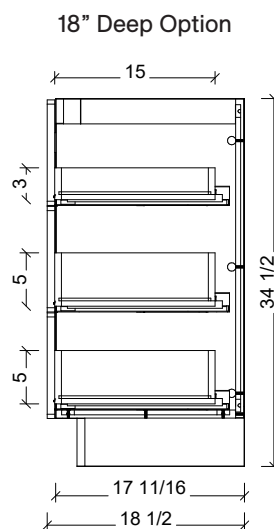

Range	Natick
Mount	Floor Standing
Size	36"
SKU	NAT-V-36-C-18-F-[Color Code]-RH
SKU	NAT-V-36-C-21-F-[Color Code]-RH

COMPATIBLE TOPS

Required Top Size - 37" x 19" / 22"

SilkSurface top with Ceramic Undermount

Quartz top with Ceramic Undermount

Ceramic Integrated Top

NOTES

Revision	1
Date	December 17, 2024 9:20 PM

DIMENSIONS ARE NOMINAL ONLY
AND SUBJECT TO CHANGE AT ANY TIME.
DO NOT SCALE DRAWINGS.
INSTALLER TO CONFIRM ALL
DIMENSIONS

Copyright ©

Timberline

300 Industrial Drive
Redwood Falls MN 56283
sales.usa@timberlinebp.com
www.timberlinebp.com