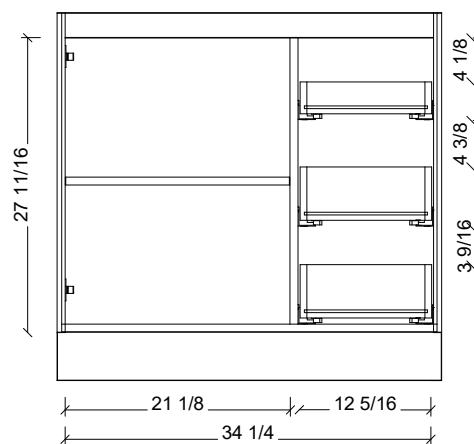

Range	Natick
Mount	Floor Standing
Size	36"
SKU	NAT-V-36-C-18-F-[Color Code]-RH
SKU	NAT-V-36-C-21-F-[Color Code]-RH

COMPATIBLE TOPS

Required Top Size - 37" x 19" / 22"

SilkSurface top with Ceramic Undermount

Quartz top with Ceramic Undermount

Ceramic Integrated Top

NOTES

Revision	1
Date	December 17, 2024 9:20 PM

DIMENSIONS ARE NOMINAL ONLY
AND SUBJECT TO CHANGE AT ANY TIME.
DO NOT SCALE DRAWINGS.
INSTALLER TO CONFIRM ALL
DIMENSIONS

Copyright ©

Timberline

300 Industrial Drive
Redwood Falls MN 56283
sales.usa@timberlinebp.com
www.timberlinebp.com