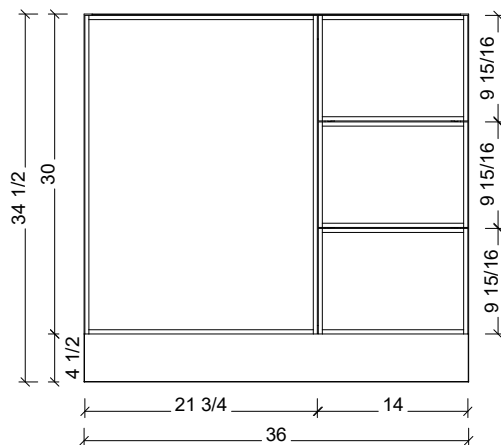

Range	Natick
Mount	Floor Standing
Size	36"
SKU	NAT-V-36-C-18-F-[Color Code]-RH
SKU	NAT-V-36-C-21-F-[Color Code]-RH

COMPATIBLE TOPS

Required Top Size - 37" x 19" / 22"

SilkSurface top with Ceramic Undermount

Quartz top with Ceramic Undermount

Ceramic Integrated Top

NOTES

Revision	1
Date	December 17, 2024 9:20 PM

DIMENSIONS ARE NOMINAL ONLY
AND SUBJECT TO CHANGE AT ANY TIME.
DO NOT SCALE DRAWINGS.
INSTALLER TO CONFIRM ALL
DIMENSIONS

Copyright ©

Timberline

300 Industrial Drive
Redwood Falls MN 56283
sales.usa@timberlinebp.com
www.timberlinebp.com