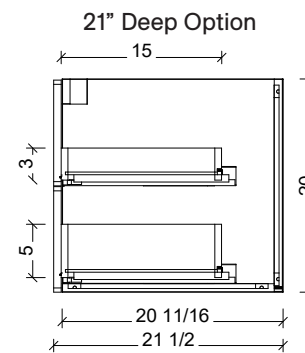

Timberline

300 Industrial Drive
Redwood Falls MN 56283
sales.usa@timberlinebp.com
www.timberlinebp.com