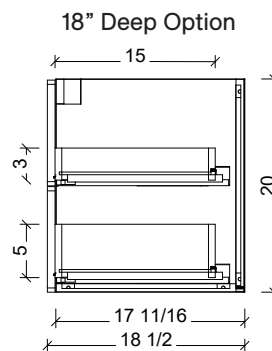

Timberline

300 Industrial Drive
Redwood Falls MN 56283
sales.usa@timberlinebp.com
www.timberlinebp.com