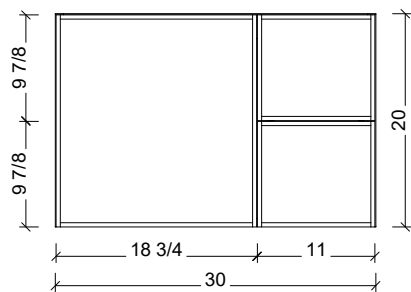

Range	Natick
Mount	Floor Standing
Size	30"
SKU	NAT-V-30-C-18-W-[Color Code]-RH
SKU	NAT-V-30-C-21-W-[Color Code]-RH

COMPATIBLE TOPS

Required Top Size - 31" x 19" / 22"

SilkSurface top with Ceramic Undermount

Quartz top with Ceramic Undermount

Ceramic Integrated Top

NOTES

Revision	1
Date	December 17, 2024 9:00 PM

DIMENSIONS ARE NOMINAL ONLY
AND SUBJECT TO CHANGE AT ANY TIME.
DO NOT SCALE DRAWINGS.
INSTALLER TO CONFIRM ALL
DIMENSIONS

COMPATIBLE TOPS

Required Top Size - 31" x 19" / 22"

SilkSurface top with Ceramic Undermount

Quartz top with Ceramic Undermount

Ceramic Integrated Top

NOTES

Revision	1
Date	December 17, 2024 9:00 PM

DIMENSIONS ARE NOMINAL ONLY
AND SUBJECT TO CHANGE AT ANY TIME.
DO NOT SCALE DRAWINGS.
INSTALLER TO CONFIRM ALL
DIMENSIONS