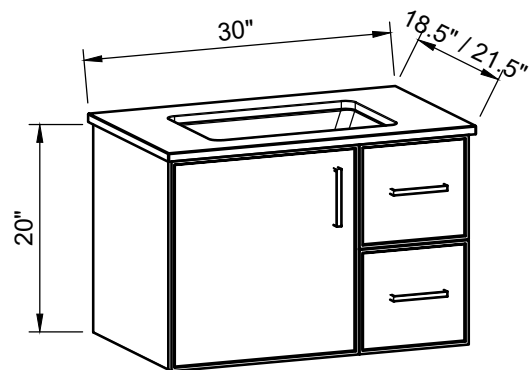

Range	Natick
Mount	Floor Standing
Size	30"
SKU	NAT-V-30-C-18-W-[Color Code]-RH
SKU	NAT-V-30-C-21-W-[Color Code]-RH

COMPATIBLE TOPS

Required Top Size - 31" x 19" / 22"

SilkSurface top with Ceramic Undermount