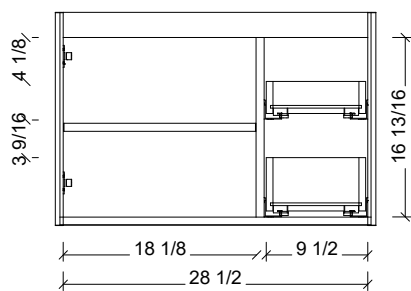

Timberline

300 Industrial Drive
Redwood Falls MN 56283
sales.usa@timberlinebp.com
www.timberlinebp.com