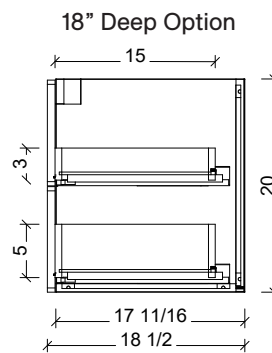

Timberline

300 Industrial Drive
Redwood Falls MN 56283
sales.usa@timberlinebp.com
www.timberlinebp.com