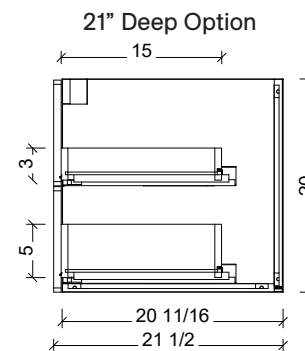

Timberline

300 Industrial Drive
Redwood Falls MN 56283
sales.usa@timberlinebp.com
www.timberlinebp.com