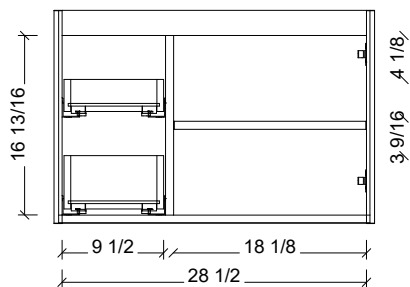

Timberline

300 Industrial Drive
Redwood Falls MN 56283
sales.usa@timberlinebp.com
www.timberlinebp.com