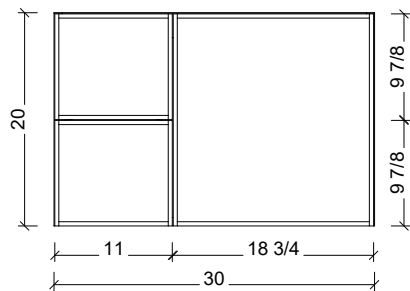

Copyright ©

Timberline

300 Industrial Drive
Redwood Falls MN 56283
sales.usa@timberlinebp.com
www.timberlinebp.com

Range	Natick
Mount	Floor Standing
Size	30"
SKU	NAT-V-30-C-18-W-[Color Code]-LH
SKU	NAT-V-30-C-21-W-[Color Code]-LH

COMPATIBLE TOPS

Required Top Size - 31" x 19" / 22"

SilkSurface top with Ceramic Undermount

Quartz top with Ceramic Undermount

Ceramic Integrated Top

NOTES

Revision	1
Date	December 17, 2024 9:00 PM

DIMENSIONS ARE NOMINAL ONLY
AND SUBJECT TO CHANGE AT ANY TIME.
DO NOT SCALE DRAWINGS.
INSTALLER TO CONFIRM ALL
DIMENSIONS