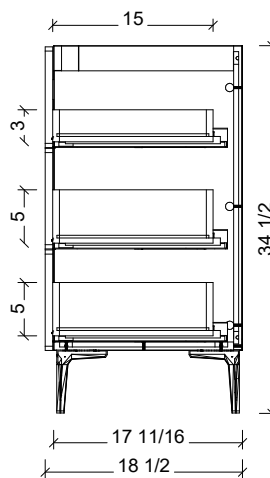

Copyright ©

Timberline

300 Industrial Drive
Redwood Falls MN 56283
sales.usa@timberlinebp.com
www.timberlinebp.com

Please note, different leg styles may have slightly different heights. Overall cabinet height will remain 34 1/2", although cabinet may shrink or expand to reach this height.

Quartz top with Ceramic Undermount

Ceramic Integrated Top

NOTES

Revision	1
Date	December 17, 2024 9:52 PM

DIMENSIONS ARE NOMINAL ONLY
AND SUBJECT TO CHANGE AT ANY TIME.
DO NOT SCALE DRAWINGS.
INSTALLER TO CONFIRM ALL
DIMENSIONS

Copyright ©

18" Deep Option

21" Deep Option

Please note, different leg styles may have slightly different heights. Overall cabinet height will remain 34 1/2", although cabinet may shrink or expand to reach this height.