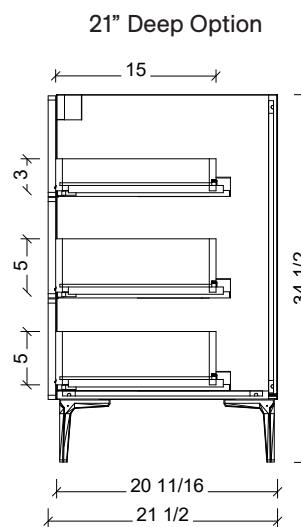

Quartz top with Ceramic Undermount

Ceramic Integrated Top

NOTES

Revision	1
Date	December 17, 2024 9:52 PM

DIMENSIONS ARE NOMINAL ONLY
AND SUBJECT TO CHANGE AT ANY TIME.
DO NOT SCALE DRAWINGS.
INSTALLER TO CONFIRM ALL
DIMENSIONS

Copyright ©

Timberline

300 Industrial Drive
Redwood Falls MN 56283
sales.usa@timberlinebp.com
www.timberlinebp.com

Please note, different leg styles may have slightly different heights. Overall cabinet height will remain 34 1/2", although cabinet may shrink or expand to reach this height.