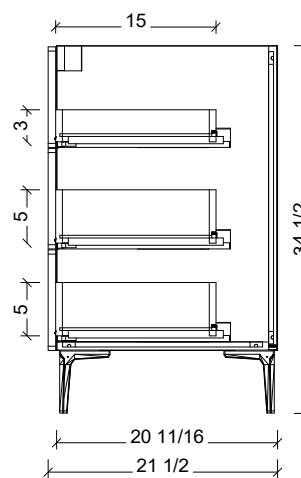

Copyright ©

Timberline

300 Industrial Drive
Redwood Falls MN 56283
sales.usa@timberlinebp.com
www.timberlinebp.com

Please note, different leg styles may have slightly different heights. Overall cabinet height will remain 34 1/2", although cabinet may shrink or expand to reach this height.

Quartz top with Ceramic Undermount

Ceramic Integrated Top

NOTES

Revision	1
Date	December 17, 2024 9:52 PM

DIMENSIONS ARE NOMINAL ONLY
AND SUBJECT TO CHANGE AT ANY TIME.
DO NOT SCALE DRAWINGS.
INSTALLER TO CONFIRM ALL
DIMENSIONS

Copyright ©

18" Deep Option

21" Deep Option

Please note, different leg styles may have slightly different heights. Overall cabinet height will remain 34 1/2", although cabinet may shrink or expand to reach this height.