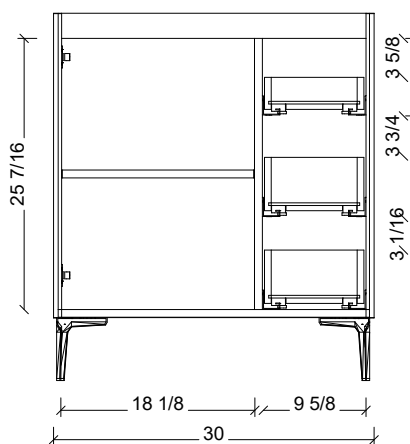

Range	Natick
Mount	Floor Standing
Size	30"
SKU	NAT-V-30-C-18-L-[Color Code]-RH
SKU	NAT-V-30-C-21-L-[Color Code]-RH

COMPATIBLE TOPS

Required Top Size - 31" x 19" / 22"

SilkSurface top with Ceramic Undermount

Quartz top with Ceramic Undermount

Ceramic Integrated Top

NOTES

Revision	1
Date	December 17, 2024 9:52 PM

DIMENSIONS ARE NOMINAL ONLY
AND SUBJECT TO CHANGE AT ANY TIME.
DO NOT SCALE DRAWINGS.
INSTALLER TO CONFIRM ALL
DIMENSIONS

Copyright ©

Timberline

300 Industrial Drive
Redwood Falls MN 56283
sales.usa@timberlinebp.com
www.timberlinebp.com

Please note, different leg styles may have slightly different heights. Overall cabinet height will remain 34 1/2", although cabinet may shrink or expand to reach this height.

Range	Natick
Mount	Floor Standing
Size	30"
SKU	NAT-V-30-C-18-L-[Color Code]-LH
SKU	NAT-V-30-C-21-L-[Color Code]-LH

COMPATIBLE TOPS

Required Top Size - 31" x 19" / 22"

SilkSurface top with Ceramic Undermount