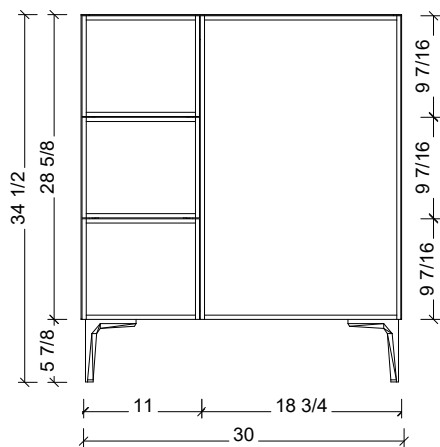

Copyright ©

Timberline

300 Industrial Drive
Redwood Falls MN 56283
sales.usa@timberlinebp.com
www.timberlinebp.com

Please note, different leg styles may have slightly different heights. Overall cabinet height will remain 34 1/2", although cabinet may shrink or expand to reach this height.

Range	Natick
Mount	Floor Standing
Size	30"
SKU	NAT-V-30-C-18-L-[Color Code]-LH
SKU	NAT-V-30-C-21-L-[Color Code]-LH

COMPATIBLE TOPS

Required Top Size - 31" x 19" / 22"

SilkSurface top with Ceramic Undermount