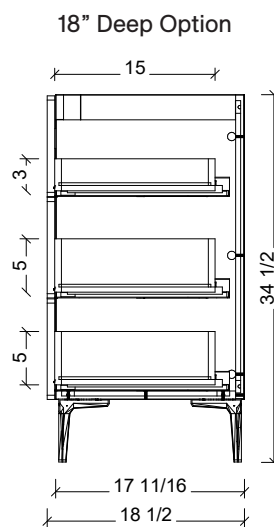

Range	Natick
Mount	Floor Standing
Size	30"
SKU	NAT-V-30-C-18-L-[Color Code]-RH
SKU	NAT-V-30-C-21-L-[Color Code]-RH

COMPATIBLE TOPS

Required Top Size - 31" x 19" / 22"

SilkSurface top with Ceramic Undermount

Quartz top with Ceramic Undermount

Ceramic Integrated Top

NOTES

Revision	1
Date	December 17, 2024 9:52 PM

DIMENSIONS ARE NOMINAL ONLY
AND SUBJECT TO CHANGE AT ANY TIME.
DO NOT SCALE DRAWINGS.
INSTALLER TO CONFIRM ALL
DIMENSIONS

Copyright ©

Timberline

300 Industrial Drive
Redwood Falls MN 56283
sales.usa@timberlinebp.com
www.timberlinebp.com

Please note, different leg styles may have slightly different heights. Overall cabinet height will remain 34 1/2", although cabinet may shrink or expand to reach this height.