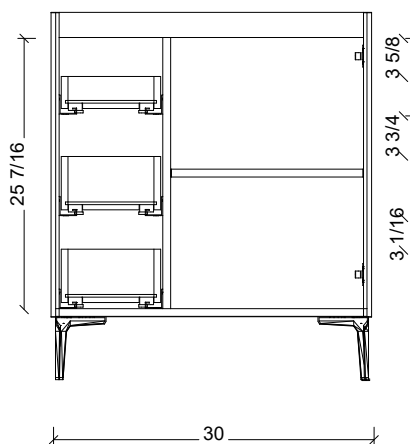

Copyright ©

Timberline

300 Industrial Drive
Redwood Falls MN 56283
sales.usa@timberlinebp.com
www.timberlinebp.com

Please note, different leg styles may have slightly different heights. Overall cabinet height will remain 34 1/2", although cabinet may shrink or expand to reach this height.

Quartz top with Ceramic Undermount

Ceramic Integrated Top

NOTES

Revision	1
Date	December 17, 2024 9:52 PM

DIMENSIONS ARE NOMINAL ONLY
AND SUBJECT TO CHANGE AT ANY TIME.
DO NOT SCALE DRAWINGS.
INSTALLER TO CONFIRM ALL
DIMENSIONS

Copyright ©

18" Deep Option

21" Deep Option

Please note, different leg styles may have slightly different heights. Overall cabinet height will remain 34 1/2", although cabinet may shrink or expand to reach this height.