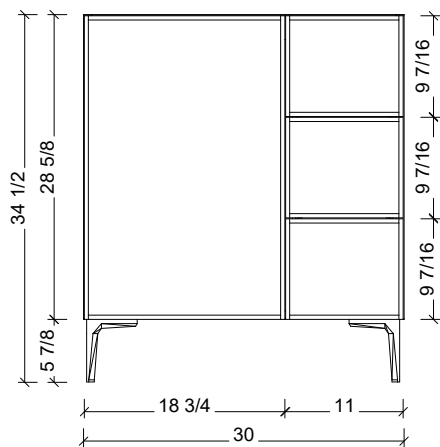

Range	Natick
Mount	Floor Standing
Size	30"
SKU	NAT-V-30-C-18-L-[Color Code]-RH
SKU	NAT-V-30-C-21-L-[Color Code]-RH

COMPATIBLE TOPS

Required Top Size - 31" x 19" / 22"

SilkSurface top with Ceramic Undermount

Quartz top with Ceramic Undermount

Ceramic Integrated Top

NOTES

Revision	1
Date	December 17, 2024 9:52 PM

DIMENSIONS ARE NOMINAL ONLY
AND SUBJECT TO CHANGE AT ANY TIME.
DO NOT SCALE DRAWINGS.
INSTALLER TO CONFIRM ALL
DIMENSIONS

Copyright ©

Timberline

300 Industrial Drive
Redwood Falls MN 56283
sales.usa@timberlinebp.com
www.timberlinebp.com

Please note, different leg styles may have slightly different heights. Overall cabinet height will remain 34 1/2", although cabinet may shrink or expand to reach this height.

Range	Natick
Mount	Floor Standing
Size	30"
SKU	NAT-V-30-C-18-L-[Color Code]-LH
SKU	NAT-V-30-C-21-L-[Color Code]-LH

COMPATIBLE TOPS

Required Top Size - 31" x 19" / 22"

SilkSurface top with Ceramic Undermount