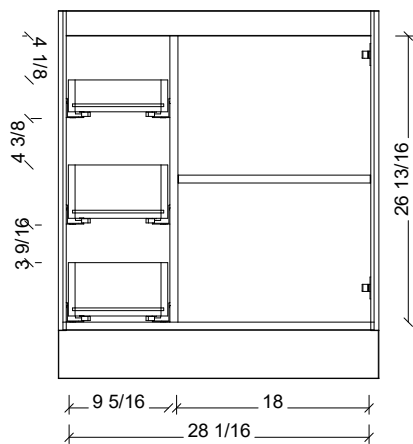

Copyright ©

18" Deep Option

21" Deep Option

Timberline

300 Industrial Drive
Redwood Falls MN 56283
sales.usa@timberlinebp.com
www.timberlinebp.com

Range	Natick
Mount	Floor Standing
Size	30"
SKU	NAT-V-30-C-18-F-[Color Code]-LH
SKU	NAT-V-30-C-21-F-[Color Code]-LH

COMPATIBLE TOPS

Required Top Size - 31" x 19" / 22"

SilkSurface top with Ceramic Undermount

Quartz top with Ceramic Undermount

Ceramic Integrated Top

NOTES

Revision	1
Date	December 17, 2024 9:20 PM

DIMENSIONS ARE NOMINAL ONLY AND SUBJECT TO CHANGE AT ANY TIME. DO NOT SCALE DRAWINGS. INSTALLER TO CONFIRM ALL DIMENSIONS