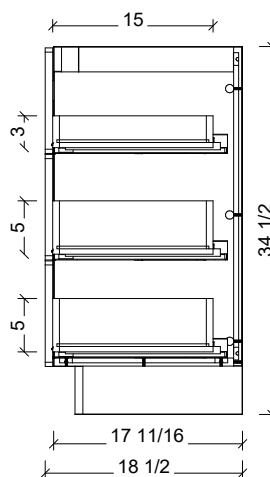

Range	Natick
Mount	Floor Standing
Size	30"
SKU	NAT-V-30-C-18-F-[Color Code]-RH
SKU	NAT-V-30-C-21-F-[Color Code]-RH

COMPATIBLE TOPS

Required Top Size - 31" x 19" / 22"

SilkSurface top with Ceramic Undermount

Quartz top with Ceramic Undermount

Ceramic Integrated Top

NOTES

Revision	1
Date	December 17, 2024 9:20 PM

DIMENSIONS ARE NOMINAL ONLY
AND SUBJECT TO CHANGE AT ANY TIME.
DO NOT SCALE DRAWINGS.
INSTALLER TO CONFIRM ALL
DIMENSIONS

Copyright ©

18" Deep Option

21" Deep Option

Timberline

300 Industrial Drive
Redwood Falls MN 56283
sales.usa@timberlinebp.com
www.timberlinebp.com

Range	Natick
Mount	Floor Standing
Size	30"
SKU	NAT-V-30-C-18-F-[Color Code]-LH
SKU	NAT-V-30-C-21-F-[Color Code]-LH

COMPATIBLE TOPS

Required Top Size - 31" x 19" / 22"

SilkSurface top with Ceramic Undermount

Quartz top with Ceramic Undermount

Ceramic Integrated Top

NOTES

Revision	1
Date	December 17, 2024 9:20 PM

DIMENSIONS ARE NOMINAL ONLY AND SUBJECT TO CHANGE AT ANY TIME. DO NOT SCALE DRAWINGS. INSTALLER TO CONFIRM ALL DIMENSIONS