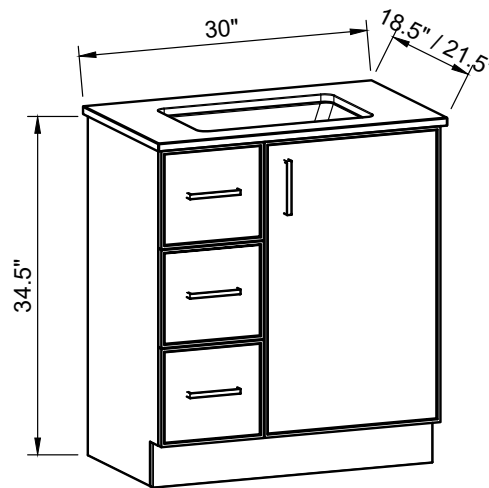

Copyright ©

18" Deep Option

21" Deep Option

Timberline

300 Industrial Drive
Redwood Falls MN 56283
sales.usa@timberlinebp.com
www.timberlinebp.com

Range	Natick
Mount	Floor Standing
Size	30"
SKU	NAT-V-30-C-18-F-[Color Code]-LH
SKU	NAT-V-30-C-21-F-[Color Code]-LH

COMPATIBLE TOPS

Required Top Size - 31" x 19" / 22"

SilkSurface top with Ceramic Undermount

Quartz top with Ceramic Undermount

Ceramic Integrated Top

NOTES

Revision	1
Date	December 17, 2024 9:20 PM

DIMENSIONS ARE NOMINAL ONLY AND SUBJECT TO CHANGE AT ANY TIME. DO NOT SCALE DRAWINGS. INSTALLER TO CONFIRM ALL DIMENSIONS