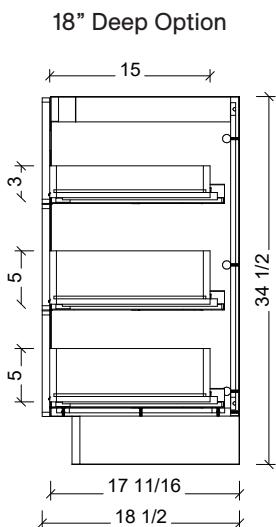

Copyright ©

18" Deep Option

21" Deep Option

Timberline

300 Industrial Drive
Redwood Falls MN 56283
sales.usa@timberlinebp.com
www.timberlinebp.com

Range	Natick
Mount	Floor Standing
Size	30"
SKU	NAT-V-30-C-18-F-[Color Code]-LH
SKU	NAT-V-30-C-21-F-[Color Code]-LH

COMPATIBLE TOPS

Required Top Size - 31" x 19" / 22"

SilkSurface top with Ceramic Undermount

Quartz top with Ceramic Undermount

Ceramic Integrated Top

NOTES

Revision	1
Date	December 17, 2024 9:20 PM

DIMENSIONS ARE NOMINAL ONLY AND SUBJECT TO CHANGE AT ANY TIME. DO NOT SCALE DRAWINGS. INSTALLER TO CONFIRM ALL DIMENSIONS