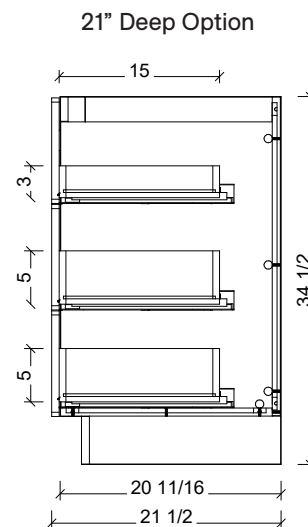

Copyright ©

18" Deep Option

21" Deep Option

Timberline

300 Industrial Drive
Redwood Falls MN 56283
sales.usa@timberlinebp.com
www.timberlinebp.com

Range	Natick
Mount	Floor Standing
Size	30"
SKU	NAT-V-30-C-18-F-[Color Code]-LH
SKU	NAT-V-30-C-21-F-[Color Code]-LH

COMPATIBLE TOPS

Required Top Size - 31" x 19" / 22"

SilkSurface top with Ceramic Undermount

Quartz top with Ceramic Undermount

Ceramic Integrated Top

NOTES

Revision	1
Date	December 17, 2024 9:20 PM

DIMENSIONS ARE NOMINAL ONLY AND SUBJECT TO CHANGE AT ANY TIME. DO NOT SCALE DRAWINGS. INSTALLER TO CONFIRM ALL DIMENSIONS