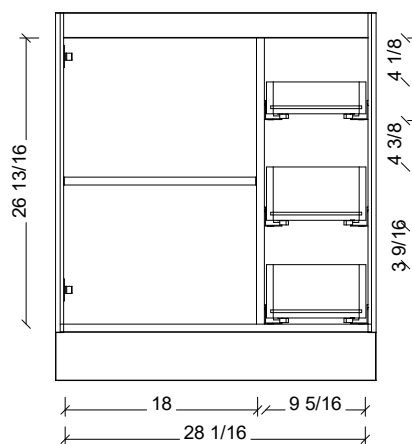

Range	Natick
Mount	Floor Standing
Size	30"
SKU	NAT-V-30-C-18-F-[Color Code]-RH
SKU	NAT-V-30-C-21-F-[Color Code]-RH

COMPATIBLE TOPS

Required Top Size - 31" x 19" / 22"

SilkSurface top with Ceramic Undermount

Quartz top with Ceramic Undermount

Ceramic Integrated Top

NOTES

Revision	1
Date	December 17, 2024 9:20 PM

DIMENSIONS ARE NOMINAL ONLY
AND SUBJECT TO CHANGE AT ANY TIME.
DO NOT SCALE DRAWINGS.
INSTALLER TO CONFIRM ALL
DIMENSIONS

Copyright ©

18" Deep Option

21" Deep Option

Timberline

300 Industrial Drive
Redwood Falls MN 56283
sales.usa@timberlinebp.com
www.timberlinebp.com

Range	Natick
Mount	Floor Standing
Size	30"
SKU	NAT-V-30-C-18-F-[Color Code]-LH
SKU	NAT-V-30-C-21-F-[Color Code]-LH

COMPATIBLE TOPS

Required Top Size - 31" x 19" / 22"

SilkSurface top with Ceramic Undermount

Quartz top with Ceramic Undermount

Ceramic Integrated Top

NOTES

Revision	1
Date	December 17, 2024 9:20 PM

DIMENSIONS ARE NOMINAL ONLY AND SUBJECT TO CHANGE AT ANY TIME. DO NOT SCALE DRAWINGS. INSTALLER TO CONFIRM ALL DIMENSIONS