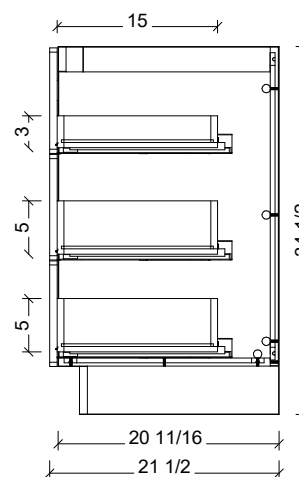

Range	Natick
Mount	Floor Standing
Size	30"
SKU	NAT-V-30-C-18-F-[Color Code]-RH
SKU	NAT-V-30-C-21-F-[Color Code]-RH

COMPATIBLE TOPS

Required Top Size - 31" x 19" / 22"

SilkSurface top with Ceramic Undermount

Quartz top with Ceramic Undermount

Ceramic Integrated Top

NOTES

Revision	1
Date	December 17, 2024 9:20 PM

DIMENSIONS ARE NOMINAL ONLY
AND SUBJECT TO CHANGE AT ANY TIME.
DO NOT SCALE DRAWINGS.
INSTALLER TO CONFIRM ALL
DIMENSIONS

Copyright ©

18" Deep Option

21" Deep Option

Timberline

300 Industrial Drive
Redwood Falls MN 56283
sales.usa@timberlinebp.com
www.timberlinebp.com

Range	Natick
Mount	Floor Standing
Size	30"
SKU	NAT-V-30-C-18-F-[Color Code]-LH
SKU	NAT-V-30-C-21-F-[Color Code]-LH

COMPATIBLE TOPS

Required Top Size - 31" x 19" / 22"

SilkSurface top with Ceramic Undermount

Quartz top with Ceramic Undermount

Ceramic Integrated Top

NOTES

Revision	1
Date	December 17, 2024 9:20 PM

DIMENSIONS ARE NOMINAL ONLY AND SUBJECT TO CHANGE AT ANY TIME. DO NOT SCALE DRAWINGS. INSTALLER TO CONFIRM ALL DIMENSIONS