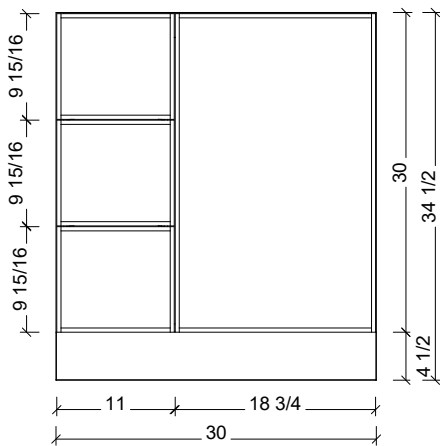

Copyright ©

18" Deep Option

21" Deep Option

Timberline

300 Industrial Drive
Redwood Falls MN 56283
sales.usa@timberlinebp.com
www.timberlinebp.com

Range	Natick
Mount	Floor Standing
Size	30"
SKU	NAT-V-30-C-18-F-[Color Code]-LH
SKU	NAT-V-30-C-21-F-[Color Code]-LH

COMPATIBLE TOPS

Required Top Size - 31" x 19" / 22"

SilkSurface top with Ceramic Undermount

Quartz top with Ceramic Undermount

Ceramic Integrated Top

NOTES

Revision	1
Date	December 17, 2024 9:20 PM

DIMENSIONS ARE NOMINAL ONLY AND SUBJECT TO CHANGE AT ANY TIME. DO NOT SCALE DRAWINGS. INSTALLER TO CONFIRM ALL DIMENSIONS