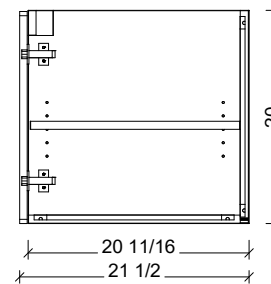

21" Deep Option