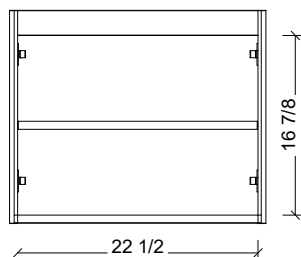

#### COMPATIBLE TOPS

Required Top Size - 25" x 19" / 22"

SilkSurface top with Ceramic Undermount

Quartz top with Ceramic Undermount

Ceramic Integrated Top

#### NOTES

Revision	1
Date	December 17, 2024 9:00 PM

DIMENSIONS ARE NOMINAL ONLY  
AND SUBJECT TO CHANGE AT ANY TIME.  
DO NOT SCALE DRAWINGS.  
INSTALLER TO CONFIRM ALL  
DIMENSIONS

Copyright ©

18" Deep Option