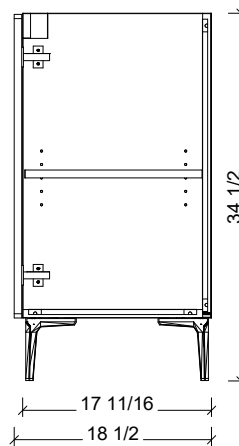

Range	Natick
Mount	Floor Standing
Size	24"
SKU	NAT-V-24-C-18-L-[Color Code]
SKU	NAT-V-24-C-21-L-[Color Code]

COMPATIBLE TOPS

Required Top Size - 25" x 19" / 22"

SilkSurface top with Ceramic Undermount

Quartz top with Ceramic Undermount

Ceramic Integrated Top

18" Deep Option

21" Deep Option

NOTES

Revision	1
Date	December 17, 2024 9:52 PM

DIMENSIONS ARE NOMINAL ONLY
AND SUBJECT TO CHANGE AT ANY TIME.
DO NOT SCALE DRAWINGS.
INSTALLER TO CONFIRM ALL
DIMENSIONS