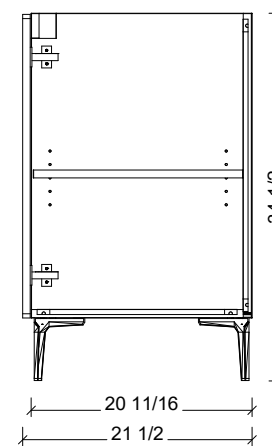

Range	Natick
Mount	Floor Standing
Size	24"
SKU	NAT-V-24-C-18-L-[Color Code]
SKU	NAT-V-24-C-21-L-[Color Code]

COMPATIBLE TOPS

Required Top Size - 25" x 19" / 22"

SilkSurface top with Ceramic Undermount

Quartz top with Ceramic Undermount

Ceramic Integrated Top

18" Deep Option

21" Deep Option

NOTES

Revision	1
Date	December 17, 2024 9:52 PM

DIMENSIONS ARE NOMINAL ONLY
AND SUBJECT TO CHANGE AT ANY TIME.
DO NOT SCALE DRAWINGS.
INSTALLER TO CONFIRM ALL
DIMENSIONS