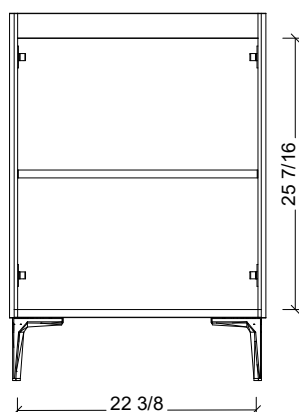

Range	Natick
Mount	Floor Standing
Size	24"
SKU	NAT-V-24-C-18-L-[Color Code]
SKU	NAT-V-24-C-21-L-[Color Code]

COMPATIBLE TOPS

Required Top Size - 25" x 19" / 22"

SilkSurface top with Ceramic Undermount

Quartz top with Ceramic Undermount

Ceramic Integrated Top

18" Deep Option

21" Deep Option

NOTES

Revision	1
Date	December 17, 2024 9:52 PM

DIMENSIONS ARE NOMINAL ONLY
AND SUBJECT TO CHANGE AT ANY TIME.
DO NOT SCALE DRAWINGS.
INSTALLER TO CONFIRM ALL
DIMENSIONS

Copyright ©

Please note, different leg styles may have slightly different heights. Overall cabinet height will remain 34 1/2", although cabinet may shrink or expand to reach this height.

Timberline

300 Industrial Drive
Redwood Falls MN 56283
sales.usa@timberlinebp.com
www.timberlinebp.com