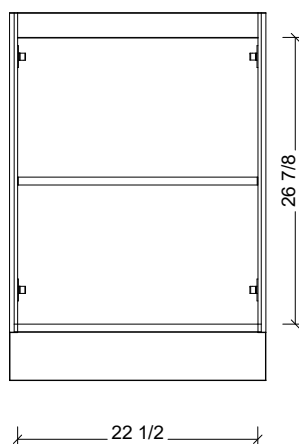

Range	Natick
Mount	Floor Standing
Size	24"
SKU	NAT-V-24-C-18-F-[Color Code]
SKU	NAT-V-24-C-21-F-[Color Code]

COMPATIBLE TOPS

Required Top Size - 25" x 19" / 22"

SilkSurface top with Ceramic Undermount

Quartz top with Ceramic Undermount

Ceramic Integrated Top

18" Deep Option

21" Deep Option

NOTES

Revision	1
Date	December 17, 2024 9:20 PM

DIMENSIONS ARE NOMINAL ONLY
AND SUBJECT TO CHANGE AT ANY TIME.
DO NOT SCALE DRAWINGS.
INSTALLER TO CONFIRM ALL
DIMENSIONS