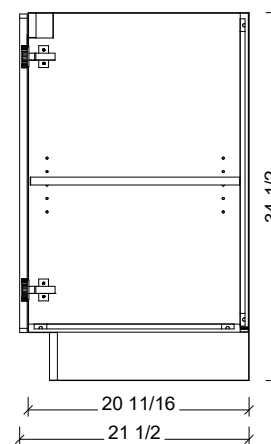

Range	Natick
Mount	Floor Standing
Size	24"
SKU	NAT-V-24-C-18-F-[Color Code]
SKU	NAT-V-24-C-21-F-[Color Code]

COMPATIBLE TOPS

Required Top Size - 25" x 19" / 22"

SilkSurface top with Ceramic Undermount

Quartz top with Ceramic Undermount

Ceramic Integrated Top

18" Deep Option

21" Deep Option

NOTES

Revision	1
Date	December 17, 2024 9:20 PM

DIMENSIONS ARE NOMINAL ONLY
AND SUBJECT TO CHANGE AT ANY TIME.
DO NOT SCALE DRAWINGS.
INSTALLER TO CONFIRM ALL
DIMENSIONS