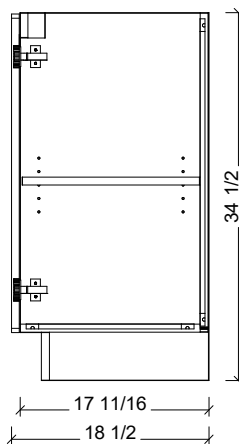

Range	Natick
Mount	Floor Standing
Size	24"
SKU	NAT-V-24-C-18-F-[Color Code]
SKU	NAT-V-24-C-21-F-[Color Code]

COMPATIBLE TOPS

Required Top Size - 25" x 19" / 22"

SilkSurface top with Ceramic Undermount

Quartz top with Ceramic Undermount

Ceramic Integrated Top

18" Deep Option

21" Deep Option

NOTES

Revision	1
Date	December 17, 2024 9:20 PM

DIMENSIONS ARE NOMINAL ONLY
AND SUBJECT TO CHANGE AT ANY TIME.
DO NOT SCALE DRAWINGS.
INSTALLER TO CONFIRM ALL
DIMENSIONS