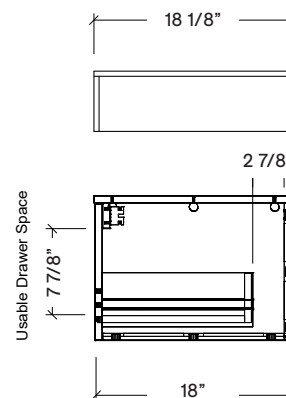

Range	Tuscany
Mount	Wall
Size (Metric)	900mm
Size Equiv. (Imperial)	36in
SKU	TUS-V-900-C-(Top Sku)-W

TOP DETAILS

Available Tops	
...C-QBA-W	Quartz Box Top-Above Counter Sink
...C-LBA-W	Laminate Box Top-Above Counter Sink

NOTES

Revision	1
Date	December 14, 2023 8:05 AM

DIMENSIONS ARE NOMINAL ONLY
AND SUBJECT TO CHANGE AT ANY TIME.
DO NOT SCALE DRAWINGS.
INSTALLER TO CONFIRM ALL
DIMENSIONS

Copyright ©

Timberline

300 Industrial Drive
Redwood Falls MN 56283
sales.usa@timberlinebp.com
www.timberlinebp.com