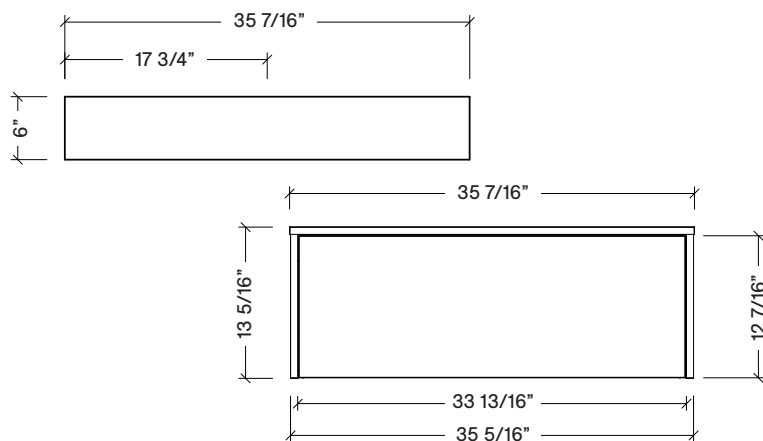

Range	Tuscany
Mount	Wall
Size (Metric)	900mm
Size Equiv. (Imperial)	36in
SKU	TUS-V-900-C-(Top Sku)-W

TOP DETAILS

Available Tops	
...C-QBA-W	Quartz Box Top-Above Counter Sink
...C-LBA-W	Laminate Box Top-Above Counter Sink

NOTES

Revision	1
Date	December 14, 2023 8:05 AM

DIMENSIONS ARE NOMINAL ONLY
AND SUBJECT TO CHANGE AT ANY TIME.
DO NOT SCALE DRAWINGS.
INSTALLER TO CONFIRM ALL
DIMENSIONS

Copyright ©

Timberline

300 Industrial Drive
Redwood Falls MN 56283
sales.usa@timberlinebp.com
www.timberlinebp.com