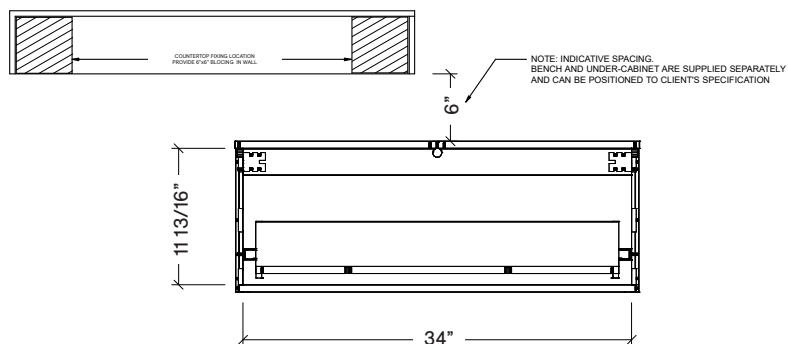

Range	Tuscany
Mount	Wall
Size (Metric)	900mm
Size Equiv. (Imperial)	36in
SKU	TUS-V-900-C-(Top Sku)-W

TOP DETAILS

Available Tops	
...C-QBA-W	Quartz Box Top-Above Counter Sink
...C-LBA-W	Laminate Box Top-Above Counter Sink

NOTES

Revision	1
Date	December 14, 2023 8:05 AM

DIMENSIONS ARE NOMINAL ONLY
AND SUBJECT TO CHANGE AT ANY TIME.
DO NOT SCALE DRAWINGS.
INSTALLER TO CONFIRM ALL
DIMENSIONS

Copyright ©

Timberline

300 Industrial Drive
Redwood Falls MN 56283
sales.usa@timberlinebp.com
www.timberlinebp.com