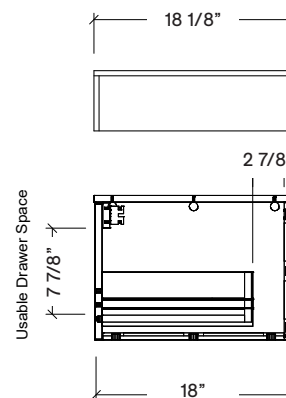

Range	Tuscany
Mount	Wall
Size (Metric)	600mm
Size Equiv. (Imperial)	24in
SKU	TUS-V-600-C-(Top Sku)-W

TOP DETAILS

Available Tops	
...C-QBA-W	Quartz Box Top-Above Counter Sink
...C-LBA-W	Laminate Box Top-Above Counter Sink

NOTES

Revision	1
Date	December 14, 2023 8:05 AM

DIMENSIONS ARE NOMINAL ONLY
AND SUBJECT TO CHANGE AT ANY TIME.
DO NOT SCALE DRAWINGS.
INSTALLER TO CONFIRM ALL
DIMENSIONS

Copyright ©

Timberline

300 Industrial Drive
Redwood Falls MN 56283
sales.usa@timberlinebp.com
www.timberlinebp.com