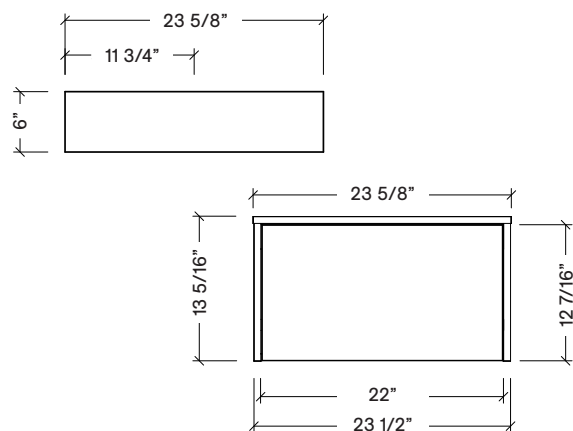

Range	Tuscany
Mount	Wall
Size (Metric)	600mm
Size Equiv. (Imperial)	24in
SKU	TUS-V-600-C-(Top Sku)-W

TOP DETAILS

Available Tops	
...C-QBA-W	Quartz Box Top-Above Counter Sink
...C-LBA-W	Laminate Box Top-Above Counter Sink

NOTES

Revision	1
Date	December 14, 2023 8:05 AM

DIMENSIONS ARE NOMINAL ONLY
AND SUBJECT TO CHANGE AT ANY TIME.
DO NOT SCALE DRAWINGS.
INSTALLER TO CONFIRM ALL
DIMENSIONS

Copyright ©

Timberline

300 Industrial Drive
Redwood Falls MN 56283
sales.usa@timberlinebp.com
www.timberlinebp.com