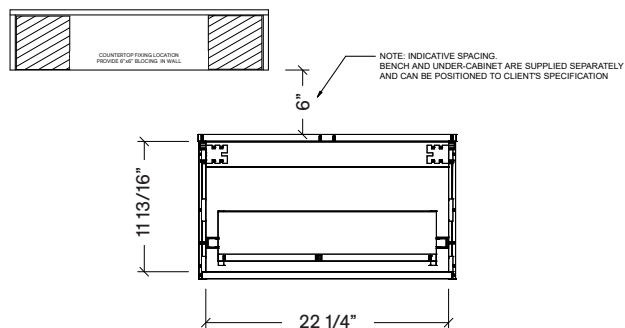

Range	Tuscany
Mount	Wall
Size (Metric)	600mm
Size Equiv. (Imperial)	24in
SKU	TUS-V-600-C-(Top Sku)-W

TOP DETAILS

Available Tops	
...C-QBA-W	Quartz Box Top-Above Counter Sink
...C-LBA-W	Laminate Box Top-Above Counter Sink

NOTES

Revision	1
Date	December 14, 2023 8:05 AM

DIMENSIONS ARE NOMINAL ONLY
AND SUBJECT TO CHANGE AT ANY TIME.
DO NOT SCALE DRAWINGS.
INSTALLER TO CONFIRM ALL
DIMENSIONS

Copyright ©

Timberline

300 Industrial Drive
Redwood Falls MN 56283
sales.usa@timberlinebp.com
www.timberlinebp.com