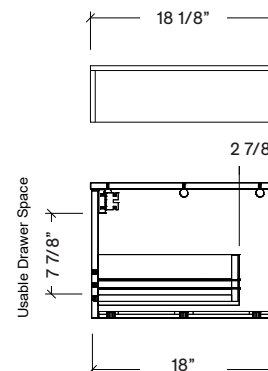

Range	Tuscany
Mount	Wall
Size (Metric)	1500mm
Size Equiv. (Imperial)	60in
SKU	TUS-V-1500-C-(Top Sku)-W

TOP DETAILS

Available Tops	
...C-QBA-W	Quartz Box Top-Above Counter Sink
...C-LBA-W	Laminate Box Top-Above Counter Sink

NOTES

Revision	1
Date	December 14, 2023 8:05 AM

DIMENSIONS ARE NOMINAL ONLY
AND SUBJECT TO CHANGE AT ANY TIME.
DO NOT SCALE DRAWINGS.
INSTALLER TO CONFIRM ALL
DIMENSIONS

Copyright ©

Timberline

300 Industrial Drive
Redwood Falls MN 56283
sales.usa@timberlinebp.com
www.timberlinebp.com

Bowl can be centered, or offset left or right (shown here as right offset)
Replace "-C-" in SKU with "-L-" or "-R-"