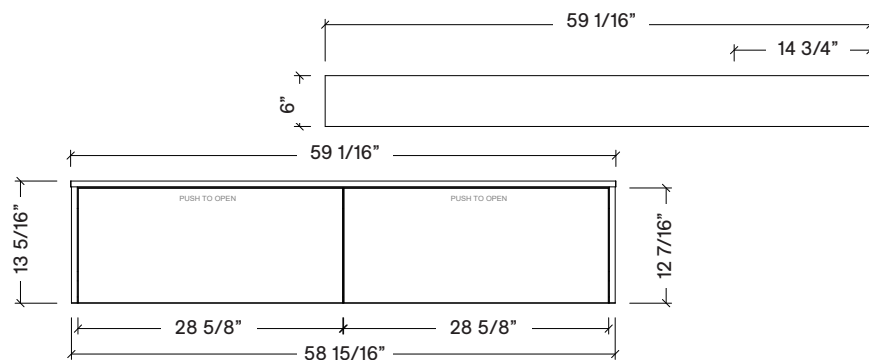

Range	Tuscany
Mount	Wall
Size (Metric)	1500mm
Size Equiv. (Imperial)	60in
SKU	TUS-V-1500-C-(Top Sku)-W

TOP DETAILS

Available Tops	
...C-QBA-W	Quartz Box Top-Above Counter Sink
...C-LBA-W	Laminate Box Top-Above Counter Sink

NOTES

Revision	1
Date	December 14, 2023 8:05 AM

DIMENSIONS ARE NOMINAL ONLY
AND SUBJECT TO CHANGE AT ANY TIME.
DO NOT SCALE DRAWINGS.
INSTALLER TO CONFIRM ALL
DIMENSIONS

Copyright ©

Timberline

300 Industrial Drive
Redwood Falls MN 56283
sales.usa@timberlinebp.com
www.timberlinebp.com

Bowl can be centered, or offset left or right (shown here as right offset)
Replace "-C-" in SKU with "-L-" or "-R-"