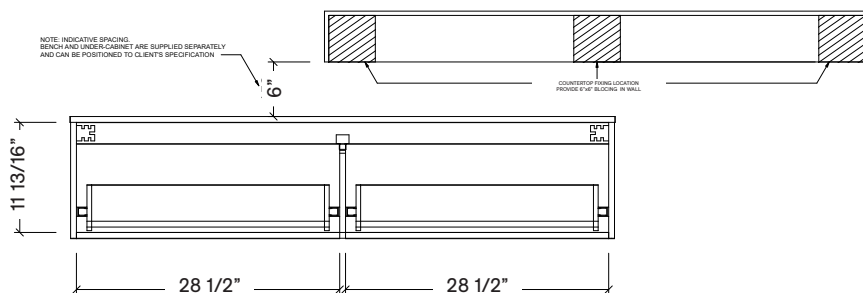

Range	Tuscany
Mount	Wall
Size (Metric)	1500mm
Size Equiv. (Imperial)	60in
SKU	TUS-V-1500-C-(Top Sku)-W

TOP DETAILS

Available Tops	
...C-QBA-W	Quartz Box Top-Above Counter Sink
...C-LBA-W	Laminate Box Top-Above Counter Sink

NOTES

Revision	1
Date	December 14, 2023 8:05 AM

DIMENSIONS ARE NOMINAL ONLY
AND SUBJECT TO CHANGE AT ANY TIME.
DO NOT SCALE DRAWINGS.
INSTALLER TO CONFIRM ALL
DIMENSIONS

Copyright ©

Timberline

300 Industrial Drive
Redwood Falls MN 56283
sales.usa@timberlinebp.com
www.timberlinebp.com

Bowl can be centered, or offset left or right (shown here as right offset)
Replace "-C-" in SKU with "-L-" or "-R-"