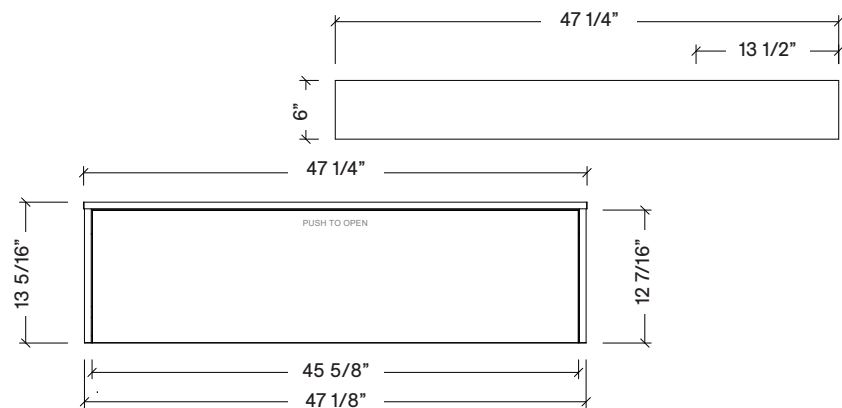

Range	Tuscany
Mount	Wall
Size (Metric)	1200mm
Size Equiv. (Imperial)	48in
SKU	TUS-V-1200-C-(Top Sku)-W

TOP DETAILS

Available Tops	
...C-QBA-W	Quartz Box Top-Above Counter Sink
...C-LBA-W	Laminate Box Top-Above Counter Sink

NOTES

Revision	1
Date	December 14, 2023 8:05 AM

DIMENSIONS ARE NOMINAL ONLY
AND SUBJECT TO CHANGE AT ANY TIME.
DO NOT SCALE DRAWINGS.
INSTALLER TO CONFIRM ALL
DIMENSIONS

Copyright ©

Timberline

300 Industrial Drive
Redwood Falls MN 56283
sales.usa@timberlinebp.com
www.timberlinebp.com

Bowl can be centered, or offset left or right (shown here as right offset)
Replace "-C-" in SKU with "-L-" or "-R-"