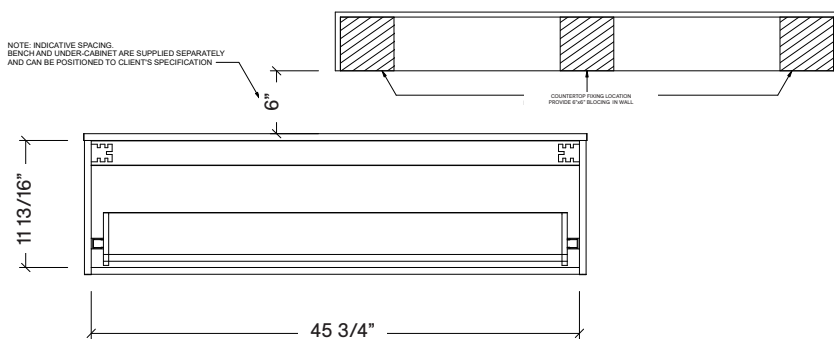

Range	Tuscany
Mount	Wall
Size (Metric)	1200mm
Size Equiv. (Imperial)	48in
SKU	TUS-V-1200-C-(Top Sku)-W

TOP DETAILS

Available Tops	
...C-QBA-W	Quartz Box Top-Above Counter Sink
...C-LBA-W	Laminate Box Top-Above Counter Sink

NOTES

Revision	1
Date	December 14, 2023 8:05 AM

DIMENSIONS ARE NOMINAL ONLY
AND SUBJECT TO CHANGE AT ANY TIME.
DO NOT SCALE DRAWINGS.
INSTALLER TO CONFIRM ALL
DIMENSIONS

Copyright ©

Timberline

300 Industrial Drive
Redwood Falls MN 56283
sales.usa@timberlinebp.com
www.timberlinebp.com

Bowl can be centered, or offset left or right (shown here as right offset)
Replace "-C-" in SKU with "-L-" or "-R-"