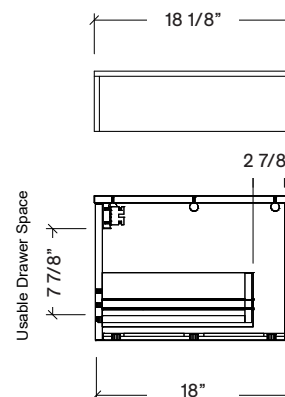

Range	Tuscany
Mount	Wall
Size (Metric)	1200mm
Size Equiv. (Imperial)	48in
SKU	TUS-V-1200-C-(Top Sku)-W

TOP DETAILS

Available Tops	
...C-QBA-W	Quartz Box Top-Above Counter Sink
...C-LBA-W	Laminate Box Top-Above Counter Sink

NOTES

Revision	1
Date	December 14, 2023 8:05 AM

DIMENSIONS ARE NOMINAL ONLY
AND SUBJECT TO CHANGE AT ANY TIME.
DO NOT SCALE DRAWINGS.
INSTALLER TO CONFIRM ALL
DIMENSIONS

Copyright ©

Timberline

300 Industrial Drive
Redwood Falls MN 56283
sales.usa@timberlinebp.com
www.timberlinebp.com

Bowl can be centered, or offset left or right (shown here as right offset)
Replace "-C-" in SKU with "-L-" or "-R-"