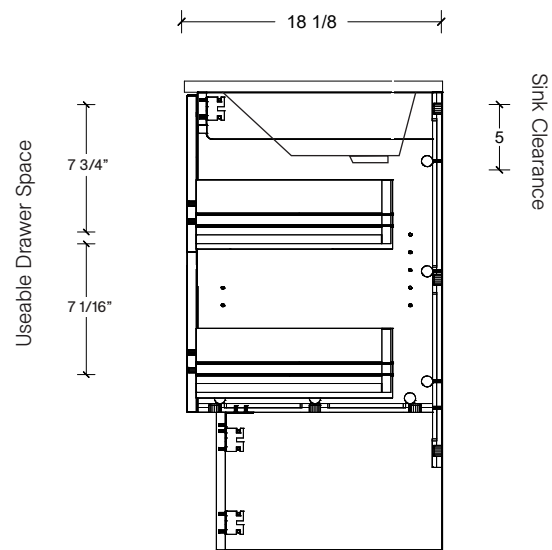

Range	Maren
Mount	Floor
Size (Metric)	900mm
Size Equiv. (Imperial)	36in
SKU	MAR-V-900-C-(Top Sku)-F

TOP DETAILS

Available Tops	
...C-PEA-F	Peak-One Piece Top
...C-QUA-F	Quartz Top-Above Counter Sink
...C-QUU-F	Quartz Top-Undermount Sink
...C-X-F	No Top

Left or right hand drawers available.

Useable Drawer Space

Sink Clearance

Range	Maren
Mount	Floor
Size (Metric)	900mm
Size Equiv. (Imperial)	36in
SKU	MAR-V-900-C-(Top Sku)-F

TOP DETAILS

Available Tops	
...C-CRE-F	Crest-One Piece Top

NOTES

Revision	1
Date	December 14, 2023 10:40 AM

DIMENSIONS ARE NOMINAL ONLY
AND SUBJECT TO CHANGE AT ANY TIME.
DO NOT SCALE DRAWINGS.
INSTALLER TO CONFIRM ALL
DIMENSIONS

Copyright ©

Timberline

300 Industrial Drive
Redwood Falls MN 56283
sales.usa@timberlinebp.com
www.timberlinebp.com

Left or right hand drawers available.

Useable Drawer Space