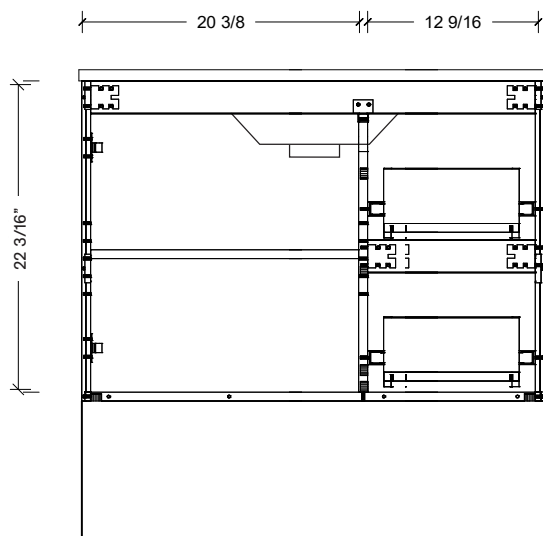

Range	Maren
Mount	Floor
Size (Metric)	900mm
Size Equiv. (Imperial)	36in
SKU	MAR-V-900-C-(Top Sku)-F

TOP DETAILS

Available Tops	
...C-PEA-F	Peak-One Piece Top
...C-QUA-F	Quartz Top-Above Counter Sink
...C-QUU-F	Quartz Top-Undermount Sink
...C-X-F	No Top

NOTES

Revision	1
Date	December 14, 2023 10:40 AM

DIMENSIONS ARE NOMINAL ONLY
AND SUBJECT TO CHANGE AT ANY TIME.
DO NOT SCALE DRAWINGS.
INSTALLER TO CONFIRM ALL
DIMENSIONS

Copyright ©

Timberline

300 Industrial Drive
Redwood Falls MN 56283
sales.usa@timberlinebp.com
www.timberlinebp.com

Left or right hand drawers available.

Useable Drawer Space

Sink Clearance

Range	Maren
Mount	Floor
Size (Metric)	900mm
Size Equiv. (Imperial)	36in
SKU	MAR-V-900-C-(Top Sku)-F

TOP DETAILS

Available Tops	
...C-CRE-F	Crest-One Piece Top