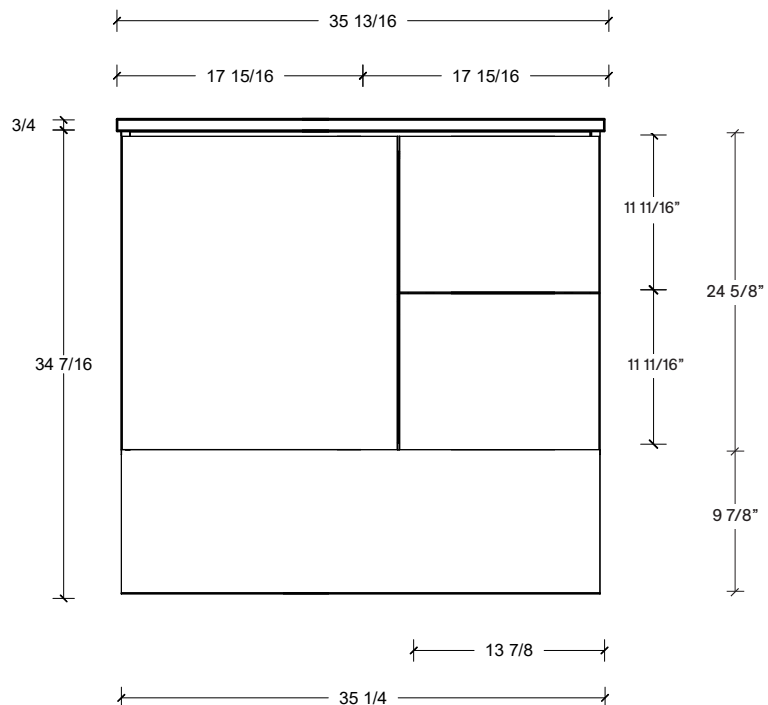

Range	Maren
Mount	Floor
Size (Metric)	900mm
Size Equiv. (Imperial)	36in
SKU	MAR-V-900-C-(Top Sku)-F

TOP DETAILS

Available Tops	
...C-PEA-F	Peak-One Piece Top
...C-QUA-F	Quartz Top-Above Counter Sink
...C-QUU-F	Quartz Top-Undermount Sink
...C-X-F	No Top

Left or right hand drawers available.

Useable Drawer Space

Sink Clearance

Range	Maren
Mount	Floor
Size (Metric)	900mm
Size Equiv. (Imperial)	36in
SKU	MAR-V-900-C-(Top Sku)-F

TOP DETAILS

Available Tops	
...C-CRE-F	Crest-One Piece Top

NOTES

Revision	1
Date	December 14, 2023 10:40 AM

DIMENSIONS ARE NOMINAL ONLY
AND SUBJECT TO CHANGE AT ANY TIME.
DO NOT SCALE DRAWINGS.
INSTALLER TO CONFIRM ALL
DIMENSIONS

Copyright ©

Timberline

300 Industrial Drive
Redwood Falls MN 56283
sales.usa@timberlinebp.com
www.timberlinebp.com

Left or right hand drawers available.

Useable Drawer Space