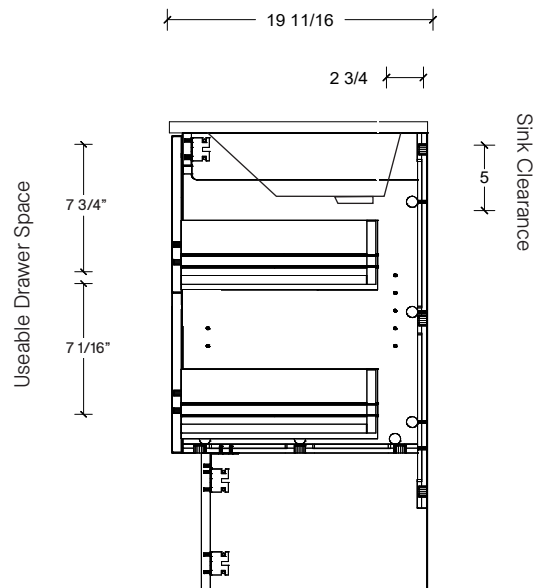

Range	Maren
Mount	Floor
Size (Metric)	900mm
Size Equiv. (Imperial)	36in
SKU	MAR-V-900-C-(Top Sku)-F

TOP DETAILS

Available Tops	
...C-PEA-F	Peak-One Piece Top
...C-QUA-F	Quartz Top-Above Counter Sink
...C-QUU-F	Quartz Top-Undermount Sink
...C-X-F	No Top

NOTES

Revision	1
Date	December 14, 2023 10:40 AM

DIMENSIONS ARE NOMINAL ONLY
AND SUBJECT TO CHANGE AT ANY TIME.
DO NOT SCALE DRAWINGS.
INSTALLER TO CONFIRM ALL
DIMENSIONS

Copyright ©

Timberline

300 Industrial Drive
Redwood Falls MN 56283
sales.usa@timberlinebp.com
www.timberlinebp.com

Left or right hand drawers available.

Useable Drawer Space

Sink Clearance

Range	Maren
Mount	Floor
Size (Metric)	900mm
Size Equiv. (Imperial)	36in
SKU	MAR-V-900-C-(Top Sku)-F

TOP DETAILS

Available Tops	
...C-CRE-F	Crest-One Piece Top