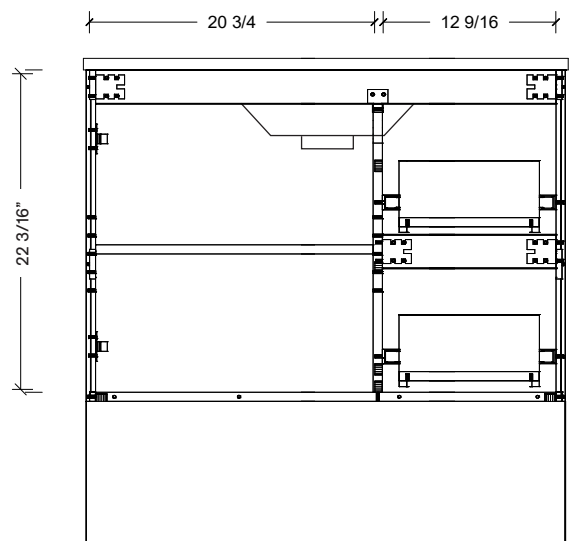

Range	Maren
Mount	Floor
Size (Metric)	900mm
Size Equiv. (Imperial)	36in
SKU	MAR-V-900-C-(Top Sku)-F

TOP DETAILS

Available Tops	
...C-PEA-F	Peak-One Piece Top
...C-QUA-F	Quartz Top-Above Counter Sink
...C-QUU-F	Quartz Top-Undermount Sink
...C-X-F	No Top

Left or right hand drawers available.

Useable Drawer Space

Sink Clearance

Range	Maren
Mount	Floor
Size (Metric)	900mm
Size Equiv. (Imperial)	36in
SKU	MAR-V-900-C-(Top Sku)-F

TOP DETAILS

Available Tops	
...C-CRE-F	Crest-One Piece Top

NOTES

Revision	1
Date	December 14, 2023 10:40 AM

DIMENSIONS ARE NOMINAL ONLY
AND SUBJECT TO CHANGE AT ANY TIME.
DO NOT SCALE DRAWINGS.
INSTALLER TO CONFIRM ALL
DIMENSIONS

Copyright ©

Timberline

300 Industrial Drive
Redwood Falls MN 56283
sales.usa@timberlinebp.com
www.timberlinebp.com

Left or right hand drawers available.

Useable Drawer Space