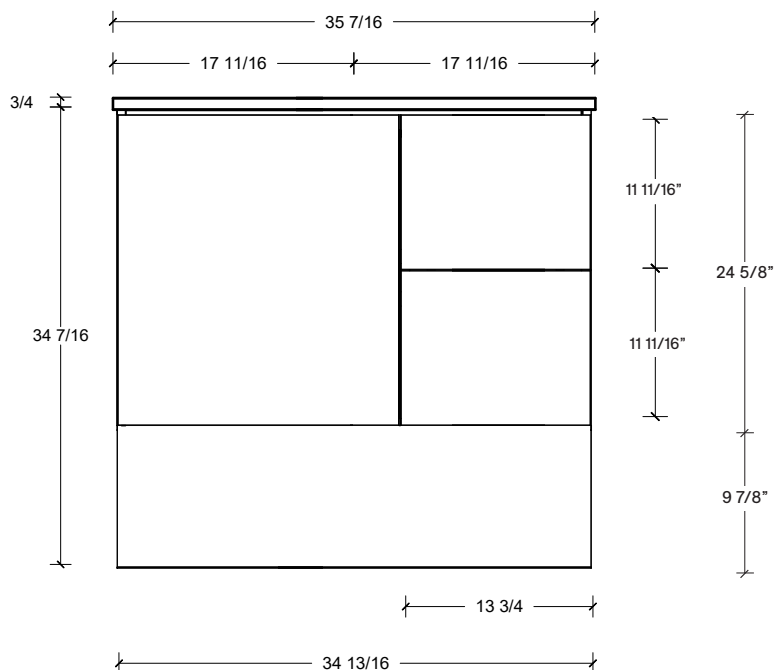

Range	Maren
Mount	Floor
Size (Metric)	900mm
Size Equiv. (Imperial)	36in
SKU	MAR-V-900-C-(Top Sku)-F

TOP DETAILS

Available Tops	
...C-PEA-F	Peak-One Piece Top
...C-QUA-F	Quartz Top-Above Counter Sink
...C-QUU-F	Quartz Top-Undermount Sink
...C-X-F	No Top

NOTES

Revision	1
Date	December 14, 2023 10:40 AM

DIMENSIONS ARE NOMINAL ONLY
AND SUBJECT TO CHANGE AT ANY TIME.
DO NOT SCALE DRAWINGS.
INSTALLER TO CONFIRM ALL
DIMENSIONS

Copyright ©

Timberline

300 Industrial Drive
Redwood Falls MN 56283
sales.usa@timberlinebp.com
www.timberlinebp.com

Left or right hand drawers available.

Useable Drawer Space

Sink Clearance

Range	Maren
Mount	Floor
Size (Metric)	900mm
Size Equiv. (Imperial)	36in
SKU	MAR-V-900-C-(Top Sku)-F

TOP DETAILS

Available Tops	
...C-CRE-F	Crest-One Piece Top