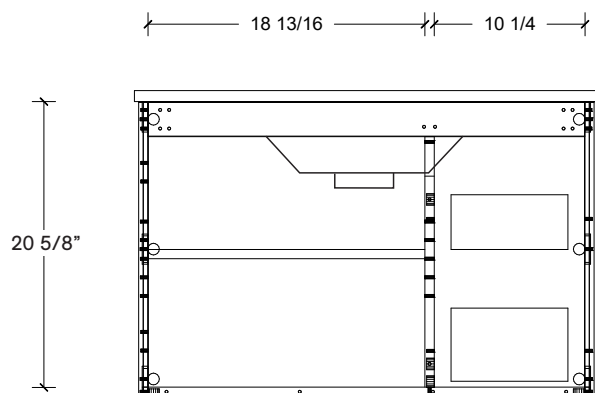

Range	Maren
Mount	Wall
Size (Metric)	800mm
Size Equiv. (Imperial)	32in
SKU	MAR-V-800-C-(Top Sku)-W

#### NOTES

Revision	1
Date	December 14, 2023 10:40 AM

DIMENSIONS ARE NOMINAL ONLY  
AND SUBJECT TO CHANGE AT ANY TIME.  
DO NOT SCALE DRAWINGS.  
INSTALLER TO CONFIRM ALL  
DIMENSIONS

Copyright ©

# Timberline

300 Industrial Drive  
Redwood Falls MN 56283  
sales.usa@timberlinebp.com  
www.timberlinebp.com

Left or right hand drawers available.

Range	Maren
Mount	Wall
Size (Metric)	800mm
Size Equiv. (Imperial)	32in
SKU	MAR-V-800-C-(Top Sku)-W