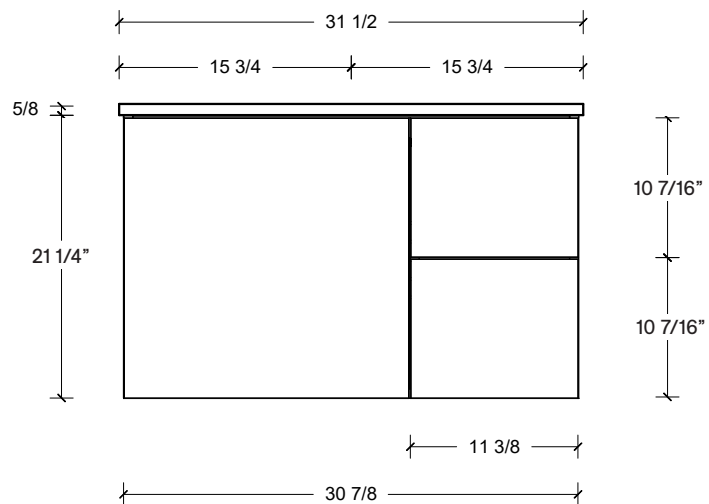

Range	Maren
Mount	Wall
Size (Metric)	800mm
Size Equiv. (Imperial)	32in
SKU	MAR-V-800-C-(Top Sku)-W

#### NOTES

Revision	1
Date	December 14, 2023 10:40 AM

DIMENSIONS ARE NOMINAL ONLY  
AND SUBJECT TO CHANGE AT ANY TIME.  
DO NOT SCALE DRAWINGS.  
INSTALLER TO CONFIRM ALL  
DIMENSIONS

Copyright ©

# Timberline

300 Industrial Drive  
Redwood Falls MN 56283  
sales.usa@timberlinebp.com  
www.timberlinebp.com

Left or right hand drawers available.

Range	Maren
Mount	Wall
Size (Metric)	800mm
Size Equiv. (Imperial)	32in
SKU	MAR-V-800-C-(Top Sku)-W