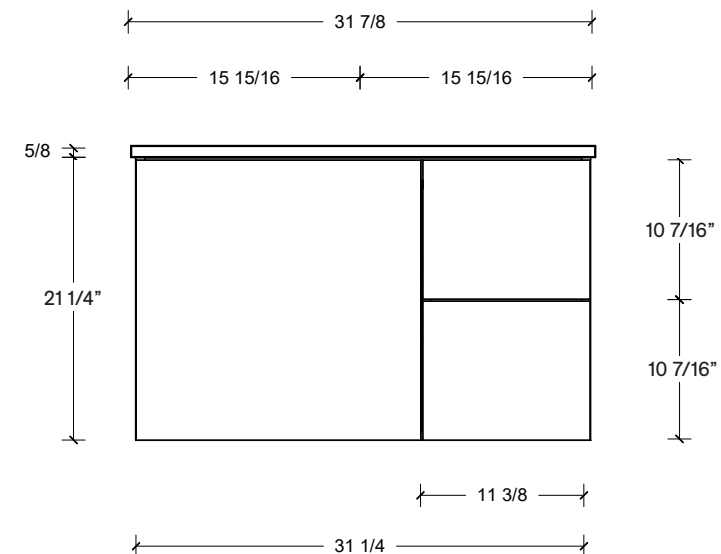

Range	Maren
Mount	Wall
Size (Metric)	800mm
Size Equiv. (Imperial)	32in
SKU	MAR-V-800-C-(Top Sku)-W

TOP DETAILS

Available Tops	
...C-CRE-W	Crest-One Piece Top

NOTES

Revision	1
Date	December 14, 2023 10:40 AM

DIMENSIONS ARE NOMINAL ONLY
AND SUBJECT TO CHANGE AT ANY TIME.
DO NOT SCALE DRAWINGS.
INSTALLER TO CONFIRM ALL
DIMENSIONS

Copyright ©

Timberline

300 Industrial Drive
Redwood Falls MN 56283
sales.usa@timberlinebp.com
www.timberlinebp.com