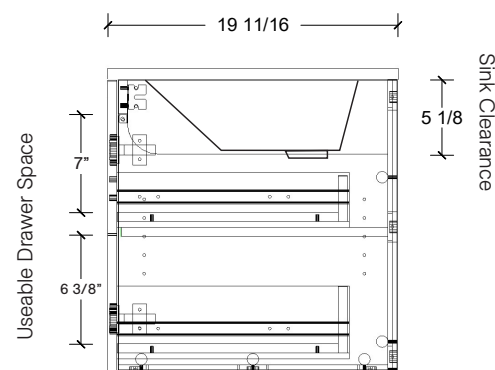

Range	Maren
Mount	Wall
Size (Metric)	800mm
Size Equiv. (Imperial)	32in
SKU	MAR-V-800-C-(Top Sku)-W

#### NOTES

Revision	1
Date	December 14, 2023 10:40 AM

DIMENSIONS ARE NOMINAL ONLY  
AND SUBJECT TO CHANGE AT ANY TIME.  
DO NOT SCALE DRAWINGS.  
INSTALLER TO CONFIRM ALL  
DIMENSIONS

Copyright ©

# Timberline

300 Industrial Drive  
Redwood Falls MN 56283  
sales.usa@timberlinebp.com  
www.timberlinebp.com

Left or right hand drawers available.

Range	Maren
Mount	Wall
Size (Metric)	800mm
Size Equiv. (Imperial)	32in
SKU	MAR-V-800-C-(Top Sku)-W