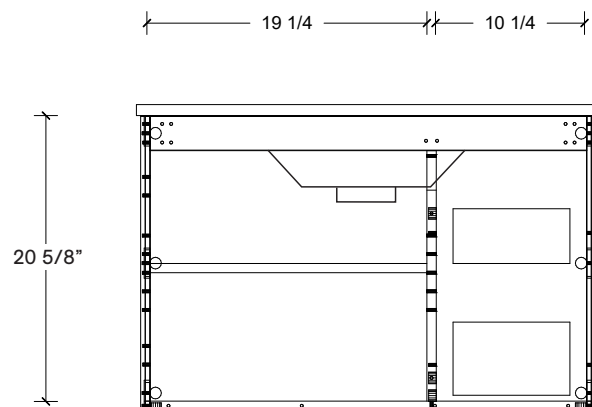

Range	Maren
Mount	Wall
Size (Metric)	800mm
Size Equiv. (Imperial)	32in
SKU	MAR-V-800-C-(Top Sku)-W

TOP DETAILS

Available Tops	
...C-CRE-W	Crest-One Piece Top

NOTES

Revision	1
Date	December 14, 2023 10:40 AM

DIMENSIONS ARE NOMINAL ONLY
AND SUBJECT TO CHANGE AT ANY TIME.
DO NOT SCALE DRAWINGS.
INSTALLER TO CONFIRM ALL
DIMENSIONS

Copyright ©

Timberline

300 Industrial Drive
Redwood Falls MN 56283
sales.usa@timberlinebp.com
www.timberlinebp.com