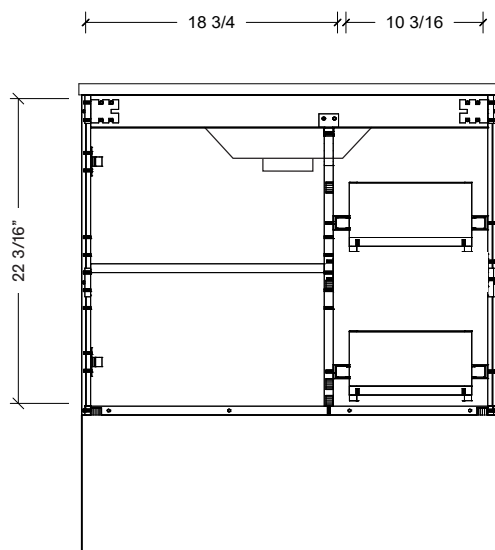

Range	Maren
Mount	Floor
Size (Metric)	800mm
Size Equiv. (Imperial)	32in
SKU	MAR-V-800-C-(Top Sku)-F

#### NOTES

Revision	1
Date	December 14, 2023 10:40 AM

DIMENSIONS ARE NOMINAL ONLY  
AND SUBJECT TO CHANGE AT ANY TIME.  
DO NOT SCALE DRAWINGS.  
INSTALLER TO CONFIRM ALL  
DIMENSIONS

Copyright ©

# Timberline

300 Industrial Drive  
Redwood Falls MN 56283  
sales.usa@timberlinebp.com  
www.timberlinebp.com

Left or right hand drawers available.

Useable Drawer Space

Sink Clearance

Range	Maren
Mount	Floor
Size (Metric)	800mm
Size Equiv. (Imperial)	32in
SKU	MAR-V-800-C-(Top Sku)-F