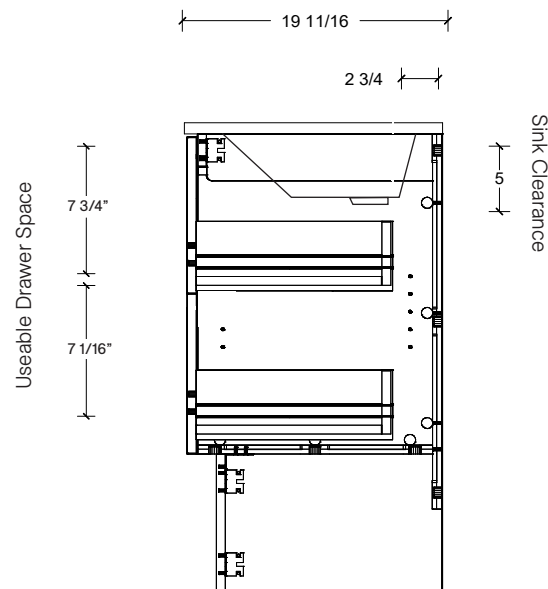

Range	Maren
Mount	Floor
Size (Metric)	800mm
Size Equiv. (Imperial)	32in
SKU	MAR-V-800-C-(Top Sku)-F

#### NOTES

Revision	1
Date	December 14, 2023 10:40 AM

DIMENSIONS ARE NOMINAL ONLY  
AND SUBJECT TO CHANGE AT ANY TIME.  
DO NOT SCALE DRAWINGS.  
INSTALLER TO CONFIRM ALL  
DIMENSIONS

Copyright ©

# Timberline

300 Industrial Drive  
Redwood Falls MN 56283  
sales.usa@timberlinebp.com  
www.timberlinebp.com

Left or right hand drawers available.

Useable Drawer Space

Sink Clearance

Range	Maren
Mount	Floor
Size (Metric)	800mm
Size Equiv. (Imperial)	32in
SKU	MAR-V-800-C-(Top Sku)-F