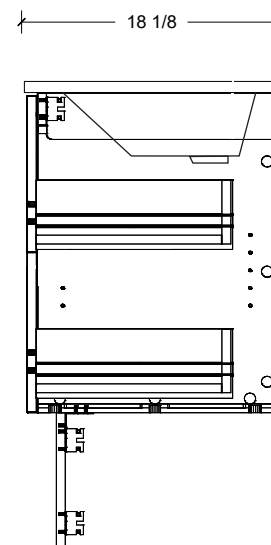

Range	Maren
Mount	Floor
Size (Metric)	800mm
Size Equiv. (Imperial)	32in
SKU	MAR-V-800-C-(Top Sku)-F

# Timberline

300 Industrial Drive  
Redwood Falls MN 56283  
sales.usa@timberlinebp.com  
www.timberlinebp.com

Left or right hand drawers available.

Useable Drawer Space

Sink Clearance

Range	Maren
Mount	Floor
Size (Metric)	800mm
Size Equiv. (Imperial)	32in
SKU	MAR-V-800-C-(Top Sku)-F

#### NOTES

Revision	1
Date	December 14, 2023 10:40 AM

DIMENSIONS ARE NOMINAL ONLY  
AND SUBJECT TO CHANGE AT ANY TIME.  
DO NOT SCALE DRAWINGS.  
INSTALLER TO CONFIRM ALL  
DIMENSIONS

Copyright ©

# Timberline

300 Industrial Drive  
Redwood Falls MN 56283  
sales.usa@timberlinebp.com  
www.timberlinebp.com

Usable Drawer Space

Sink Clearance

Left or right hand drawers available.