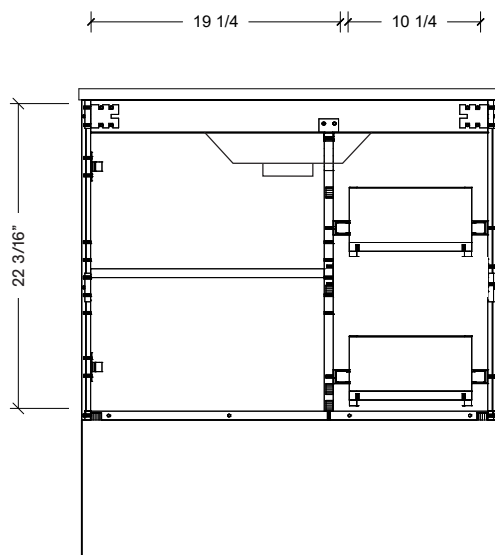

Range	Maren
Mount	Floor
Size (Metric)	800mm
Size Equiv. (Imperial)	32in
SKU	MAR-V-800-C-(Top Sku)-F

# Timberline

300 Industrial Drive  
Redwood Falls MN 56283  
sales.usa@timberlinebp.com  
www.timberlinebp.com

Left or right hand drawers available.

Useable Drawer Space

Sink Clearance

Range	Maren
Mount	Floor
Size (Metric)	800mm
Size Equiv. (Imperial)	32in
SKU	MAR-V-800-C-(Top Sku)-F

#### NOTES

Revision	1
Date	December 14, 2023 10:40 AM

DIMENSIONS ARE NOMINAL ONLY  
AND SUBJECT TO CHANGE AT ANY TIME.  
DO NOT SCALE DRAWINGS.  
INSTALLER TO CONFIRM ALL  
DIMENSIONS

Copyright ©

# Timberline

300 Industrial Drive  
Redwood Falls MN 56283  
sales.usa@timberlinebp.com  
www.timberlinebp.com

Usable Drawer Space

Sink Clearance

Left or right hand drawers available.