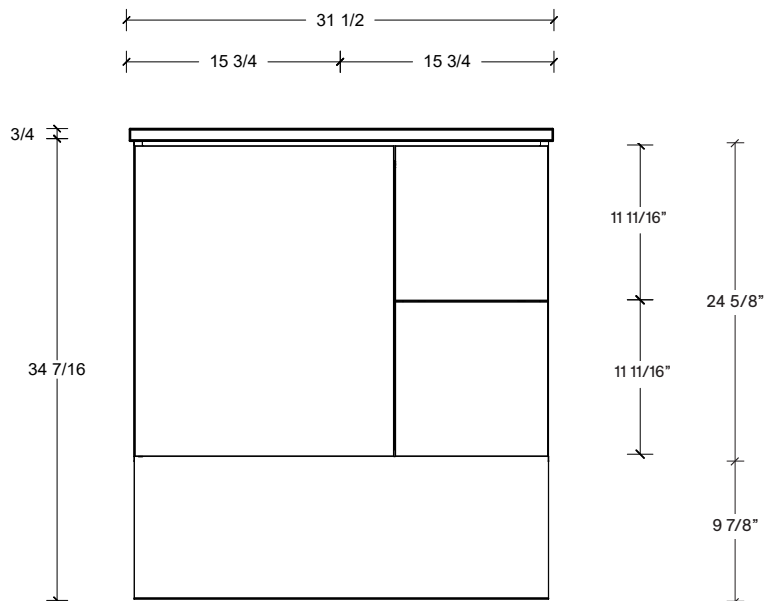

Range	Maren
Mount	Floor
Size (Metric)	800mm
Size Equiv. (Imperial)	32in
SKU	MAR-V-800-C-(Top Sku)-F

#### NOTES

Revision	1
Date	December 14, 2023 10:40 AM

DIMENSIONS ARE NOMINAL ONLY  
AND SUBJECT TO CHANGE AT ANY TIME.  
DO NOT SCALE DRAWINGS.  
INSTALLER TO CONFIRM ALL  
DIMENSIONS

Copyright ©

# Timberline

300 Industrial Drive  
Redwood Falls MN 56283  
sales.usa@timberlinebp.com  
www.timberlinebp.com

Left or right hand drawers available.

Useable Drawer Space

Sink Clearance

Range	Maren
Mount	Floor
Size (Metric)	800mm
Size Equiv. (Imperial)	32in
SKU	MAR-V-800-C-(Top Sku)-F