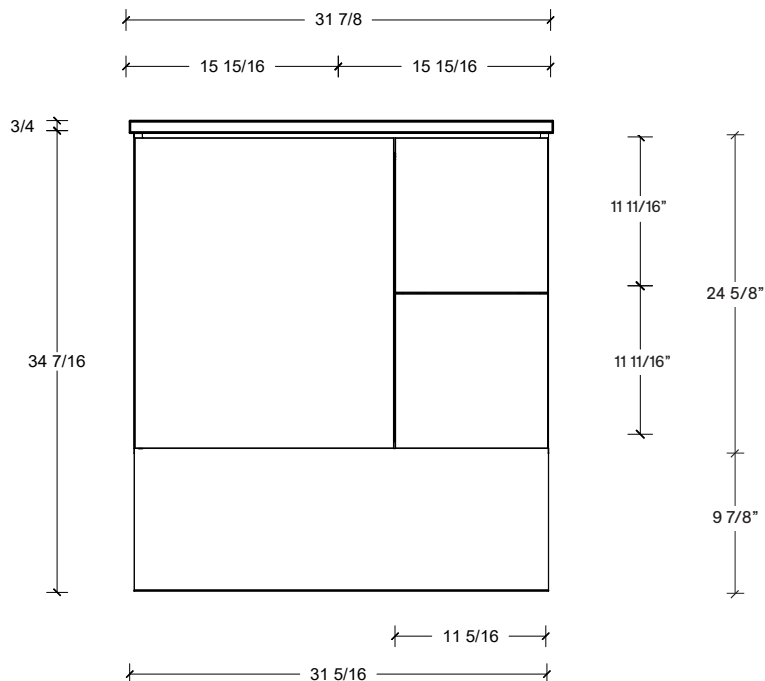

Range	Maren
Mount	Floor
Size (Metric)	800mm
Size Equiv. (Imperial)	32in
SKU	MAR-V-800-C-(Top Sku)-F

TOP DETAILS

Available Tops	
...C-CRE-F	Crest-One Piece Top

NOTES

Revision	1
Date	December 14, 2023 10:40 AM

DIMENSIONS ARE NOMINAL ONLY
AND SUBJECT TO CHANGE AT ANY TIME.
DO NOT SCALE DRAWINGS.
INSTALLER TO CONFIRM ALL
DIMENSIONS

Copyright ©

Timberline

300 Industrial Drive
Redwood Falls MN 56283
sales.usa@timberlinebp.com
www.timberlinebp.com

Usable Drawer Space

Sink Clearance

Left or right hand drawers available.