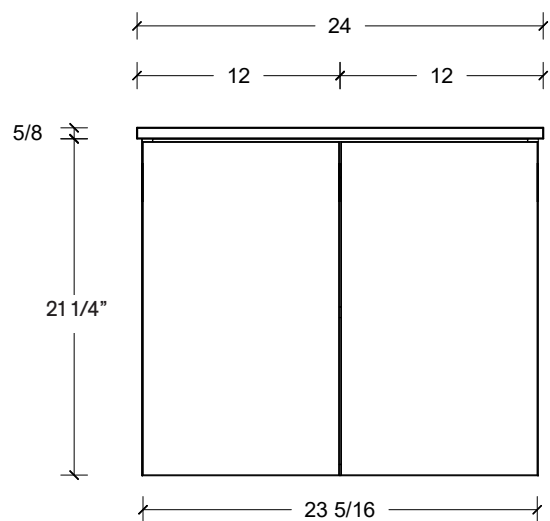

Range	Maren
Mount	Wall
Size (Metric)	600mm
Size Equiv. (Imperial)	24in
SKU	MAR-V-600-C-(Top Sku)-W

TOP DETAILS

Available Tops	
...C-PEA-W	Peak-One Piece Top
...C-QUA-W	Quartz Top-Above Counter Sink
...C-QUU-W	Quartz Top-Undermount Sink
...C-X-W	No Top

Range	Maren
Mount	Wall
Size (Metric)	600mm
Size Equiv. (Imperial)	24in
SKU	MAR-V-600-C-(Top Sku)-W

TOP DETAILS

Available Tops	
...C-CRE-W	Crest-One Piece Top

NOTES

Revision	1
Date	December 14, 2023 10:40 AM

DIMENSIONS ARE NOMINAL ONLY
AND SUBJECT TO CHANGE AT ANY TIME.
DO NOT SCALE DRAWINGS.
INSTALLER TO CONFIRM ALL
DIMENSIONS

Copyright ©

Timberline

300 Industrial Drive
Redwood Falls MN 56283
sales.usa@timberlinebp.com
www.timberlinebp.com