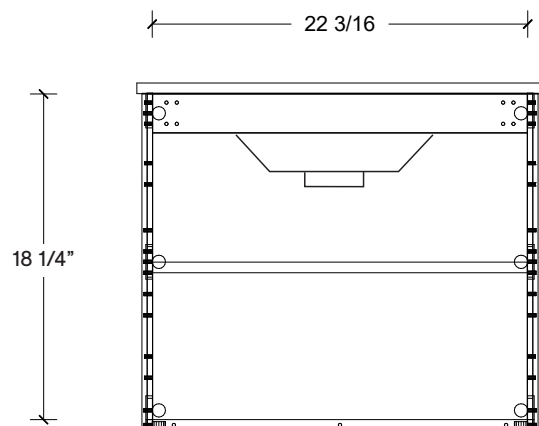

Range	Maren
Mount	Wall
Size (Metric)	600mm
Size Equiv. (Imperial)	24in
SKU	MAR-V-600-C-(Top Sku)-W

TOP DETAILS

Available Tops	
...C-PEA-W	Peak-One Piece Top
...C-QUA-W	Quartz Top-Above Counter Sink
...C-QUU-W	Quartz Top-Undermount Sink
...C-X-W	No Top

Range	Maren
Mount	Wall
Size (Metric)	600mm
Size Equiv. (Imperial)	24in
SKU	MAR-V-600-C-(Top Sku)-W

TOP DETAILS

Available Tops	
...C-CRE-W	Crest-One Piece Top

NOTES

Revision	1
Date	December 14, 2023 10:40 AM

DIMENSIONS ARE NOMINAL ONLY
AND SUBJECT TO CHANGE AT ANY TIME.
DO NOT SCALE DRAWINGS.
INSTALLER TO CONFIRM ALL
DIMENSIONS

Copyright ©

Timberline

300 Industrial Drive
Redwood Falls MN 56283
sales.usa@timberlinebp.com
www.timberlinebp.com