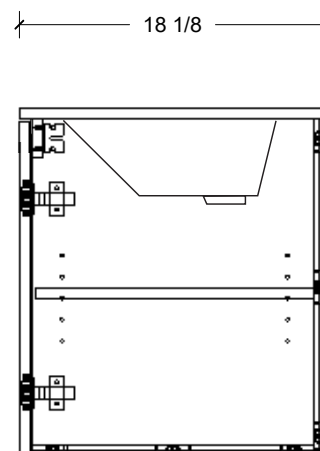

Range	Maren
Mount	Wall
Size (Metric)	600mm
Size Equiv. (Imperial)	24in
SKU	MAR-V-600-C-(Top Sku)-W

TOP DETAILS

Available Tops	
...C-PEA-W	Peak-One Piece Top
...C-QUA-W	Quartz Top-Above Counter Sink
...C-QUU-W	Quartz Top-Undermount Sink
...C-X-W	No Top

Range	Maren
Mount	Wall
Size (Metric)	600mm
Size Equiv. (Imperial)	24in
SKU	MAR-V-600-C-(Top Sku)-W

TOP DETAILS

Available Tops	
...C-CRE-W	Crest-One Piece Top

NOTES

Revision	1
Date	December 14, 2023 10:40 AM

DIMENSIONS ARE NOMINAL ONLY
AND SUBJECT TO CHANGE AT ANY TIME.
DO NOT SCALE DRAWINGS.
INSTALLER TO CONFIRM ALL
DIMENSIONS

Copyright ©

Timberline

300 Industrial Drive
Redwood Falls MN 56283
sales.usa@timberlinebp.com
www.timberlinebp.com