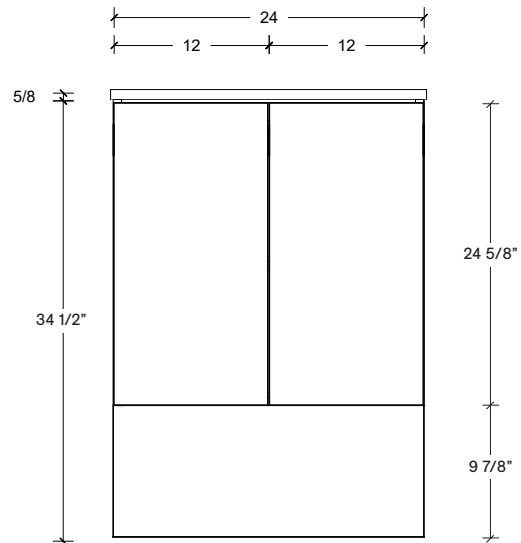

Range	Maren
Mount	Floor
Size (Metric)	600mm
Size Equiv. (Imperial)	24in
SKU	MAR-V-600-C-(Top Sku)-F

TOP DETAILS

Available Tops	
...C-PEA-F	Peak-One Piece Top
...C-QUA-F	Quartz Top-Above Counter Sink
...C-QUU-F	Quartz Top-Undermount Sink
...C-X-F	No Top

NOTES

Revision	1
Date	December 14, 2023 10:40 AM

DIMENSIONS ARE NOMINAL ONLY
AND SUBJECT TO CHANGE AT ANY TIME.
DO NOT SCALE DRAWINGS.
INSTALLER TO CONFIRM ALL
DIMENSIONS

Copyright ©

Timberline

300 Industrial Drive
Redwood Falls MN 56283
sales.usa@timberlinebp.com
www.timberlinebp.com

Range	Maren
Mount	Floor
Size (Metric)	600mm
Size Equiv. (Imperial)	24in
SKU	MAR-V-600-C-(Top Sku)-F

TOP DETAILS

Available Tops	
...C-CRE-F	Crest-One Piece Top

NOTES

Revision	1
Date	December 14, 2023 10:40 AM

DIMENSIONS ARE NOMINAL ONLY
AND SUBJECT TO CHANGE AT ANY TIME.
DO NOT SCALE DRAWINGS.
INSTALLER TO CONFIRM ALL
DIMENSIONS

Copyright ©

Timberline

300 Industrial Drive
Redwood Falls MN 56283
sales.usa@timberlinebp.com
www.timberlinebp.com