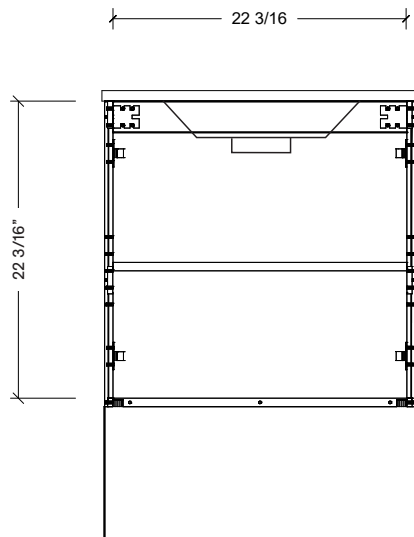

Range	Maren
Mount	Floor
Size (Metric)	600mm
Size Equiv. (Imperial)	24in
SKU	MAR-V-600-C-(Top Sku)-F

TOP DETAILS

Available Tops	
...C-PEA-F	Peak-One Piece Top
...C-QUA-F	Quartz Top-Above Counter Sink
...C-QUU-F	Quartz Top-Undermount Sink
...C-X-F	No Top

NOTES

Revision	1
Date	December 14, 2023 10:40 AM

DIMENSIONS ARE NOMINAL ONLY
AND SUBJECT TO CHANGE AT ANY TIME.
DO NOT SCALE DRAWINGS.
INSTALLER TO CONFIRM ALL
DIMENSIONS

Copyright ©

Timberline

300 Industrial Drive
Redwood Falls MN 56283
sales.usa@timberlinebp.com
www.timberlinebp.com

Range	Maren
Mount	Floor
Size (Metric)	600mm
Size Equiv. (Imperial)	24in
SKU	MAR-V-600-C-(Top Sku)-F

TOP DETAILS

Available Tops	
...C-CRE-F	Crest-One Piece Top

NOTES

Revision	1
Date	December 14, 2023 10:40 AM

DIMENSIONS ARE NOMINAL ONLY
AND SUBJECT TO CHANGE AT ANY TIME.
DO NOT SCALE DRAWINGS.
INSTALLER TO CONFIRM ALL
DIMENSIONS

Copyright ©

Timberline

300 Industrial Drive
Redwood Falls MN 56283
sales.usa@timberlinebp.com
www.timberlinebp.com