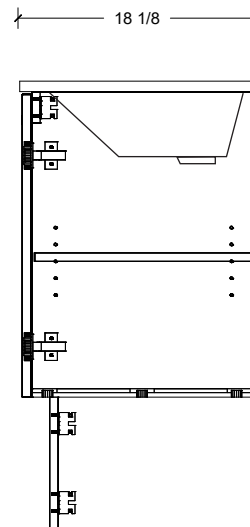

Range	Maren
Mount	Floor
Size (Metric)	600mm
Size Equiv. (Imperial)	24in
SKU	MAR-V-600-C-(Top Sku)-F

TOP DETAILS

Available Tops	
...C-PEA-F	Peak-One Piece Top
...C-QUA-F	Quartz Top-Above Counter Sink
...C-QUU-F	Quartz Top-Undermount Sink
...C-X-F	No Top

NOTES

Revision	1
Date	December 14, 2023 10:40 AM

DIMENSIONS ARE NOMINAL ONLY
AND SUBJECT TO CHANGE AT ANY TIME.
DO NOT SCALE DRAWINGS.
INSTALLER TO CONFIRM ALL
DIMENSIONS

Copyright ©

Timberline

300 Industrial Drive
Redwood Falls MN 56283
sales.usa@timberlinebp.com
www.timberlinebp.com

Range	Maren
Mount	Floor
Size (Metric)	600mm
Size Equiv. (Imperial)	24in
SKU	MAR-V-600-C-(Top Sku)-F

TOP DETAILS

Available Tops	
...C-CRE-F	Crest-One Piece Top

NOTES

Revision	1
Date	December 14, 2023 10:40 AM

DIMENSIONS ARE NOMINAL ONLY
AND SUBJECT TO CHANGE AT ANY TIME.
DO NOT SCALE DRAWINGS.
INSTALLER TO CONFIRM ALL
DIMENSIONS

Copyright ©

Timberline

300 Industrial Drive
Redwood Falls MN 56283
sales.usa@timberlinebp.com
www.timberlinebp.com