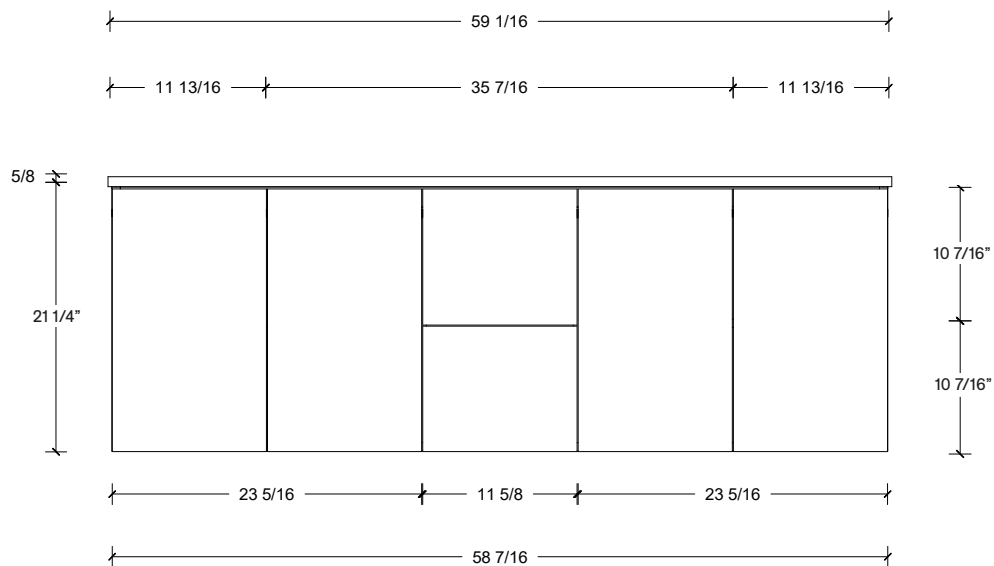

Range	Maren
Mount	Wall
Size (Metric)	1500mm
Size Equiv. (Imperial)	60in
SKU	MAR-V-1500-D-(Top Sku)-W

TOP DETAILS

Available Tops	
...C-PEA-W	Peak-One Piece Top
...C-QUA-W	Quartz Top-Above Counter Sink
...C-QUU-W	Quartz Top-Undermount Sink
...C-X-W	No Top

Range	Maren
Mount	Wall
Size (Metric)	1500mm
Size Equiv. (Imperial)	60in
SKU	MAR-V-1500-D-(Top Sku)-W

TOP DETAILS

Available Tops	
...C-CRE-W	Crest-One Piece Top

NOTES

Revision	1
Date	December 14, 2023 10:40 AM

DIMENSIONS ARE NOMINAL ONLY
AND SUBJECT TO CHANGE AT ANY TIME.
DO NOT SCALE DRAWINGS.
INSTALLER TO CONFIRM ALL
DIMENSIONS

Copyright ©

Timberline

300 Industrial Drive
Redwood Falls MN 56283
sales.usa@timberlinebp.com
www.timberlinebp.com

Useable Drawer Space