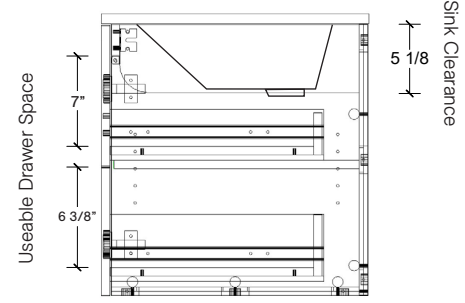

Range	Maren
Mount	Wall
Size (Metric)	1500mm
Size Equiv. (Imperial)	60in
SKU	MAR-V-1500-D-(Top Sku)-W

TOP DETAILS

Available Tops	
...C-PEA-W	Peak-One Piece Top
...C-QUA-W	Quartz Top-Above Counter Sink
...C-QUU-W	Quartz Top-Undermount Sink
...C-X-W	No Top

Range	Maren
Mount	Wall
Size (Metric)	1500mm
Size Equiv. (Imperial)	60in
SKU	MAR-V-1500-D-(Top Sku)-W

TOP DETAILS

Available Tops	
...C-CRE-W	Crest-One Piece Top

NOTES

Revision	1
Date	December 14, 2023 10:40 AM

DIMENSIONS ARE NOMINAL ONLY
AND SUBJECT TO CHANGE AT ANY TIME.
DO NOT SCALE DRAWINGS.
INSTALLER TO CONFIRM ALL
DIMENSIONS

Copyright ©

Timberline

300 Industrial Drive
Redwood Falls MN 56283
sales.usa@timberlinebp.com
www.timberlinebp.com