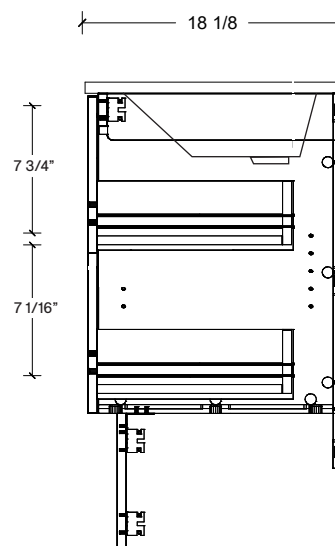

Legs available, take place of toekick.

Range	Maren
Mount	Floor
Size (Metric)	1500mm
Size Equiv. (Imperial)	60in
SKU	MAR-V-1500-D-(Top Sku)-F

TOP DETAILS

Available Tops	
...C-PEA-F	Peak-One Piece Top
...C-QUA-F	Quartz Top-Above Counter Sink
...C-QUU-F	Quartz Top-Undermount Sink
...C-X-F	No Top

Range	Maren
Mount	Wall
Size (Metric)	1500mm
Size Equiv. (Imperial)	60in
SKU	MAR-V-1500-D-(Top Sku)-F

TOP DETAILS

Available Tops	
...C-CRE-F	Crest-One Piece Top

NOTES

Revision	1
Date	December 14, 2023 10:40 AM

DIMENSIONS ARE NOMINAL ONLY
AND SUBJECT TO CHANGE AT ANY TIME.
DO NOT SCALE DRAWINGS.
INSTALLER TO CONFIRM ALL
DIMENSIONS

Copyright ©

Timberline

300 Industrial Drive
Redwood Falls MN 56283
sales.usa@timberlinebp.com
www.timberlinebp.com

Useable Drawer Space

Sink Clearance