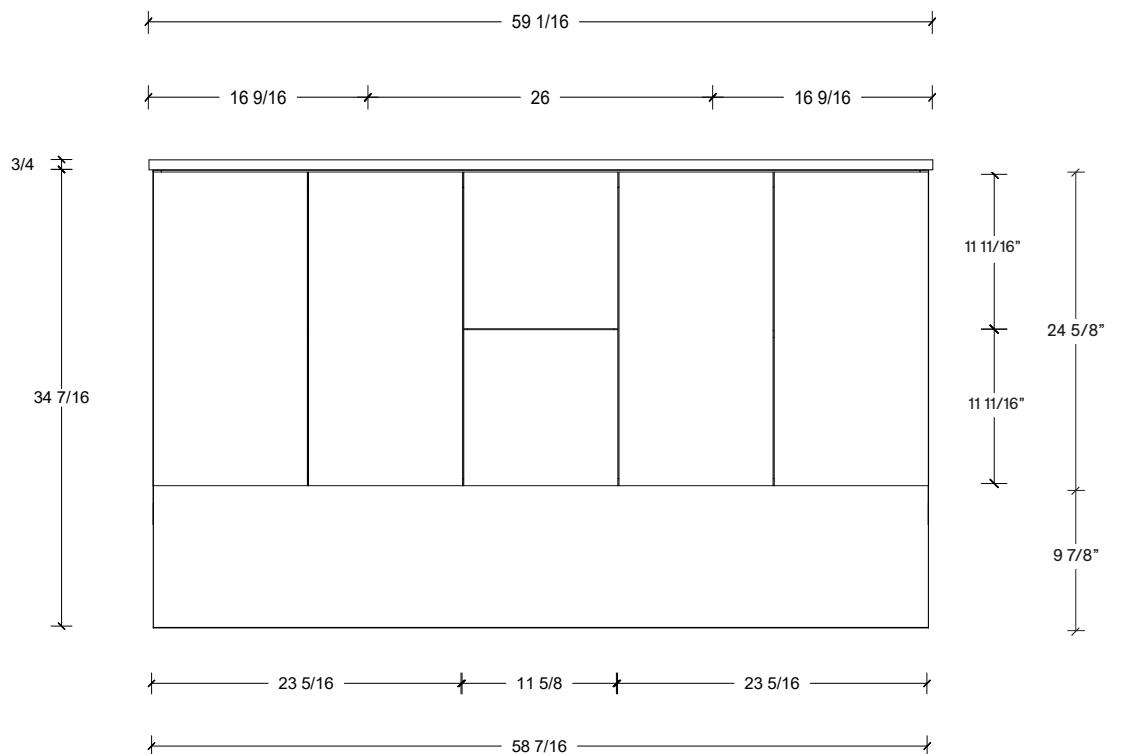

Legs available, take place of toekick.

Range	Maren
Mount	Floor
Size (Metric)	1500mm
Size Equiv. (Imperial)	60in
SKU	MAR-V-1500-D-(Top Sku)-F

TOP DETAILS

Available Tops	
...C-PEA-F	Peak-One Piece Top
...C-QUA-F	Quartz Top-Above Counter Sink
...C-QUU-F	Quartz Top-Undermount Sink
...C-X-F	No Top

Range	Maren
Mount	Wall
Size (Metric)	1500mm
Size Equiv. (Imperial)	60in
SKU	MAR-V-1500-D-(Top Sku)-F

TOP DETAILS

Available Tops	
...C-CRE-F	Crest-One Piece Top

NOTES

Revision	1
Date	December 14, 2023 10:40 AM

Useable Drawer Space

Sink Clearance