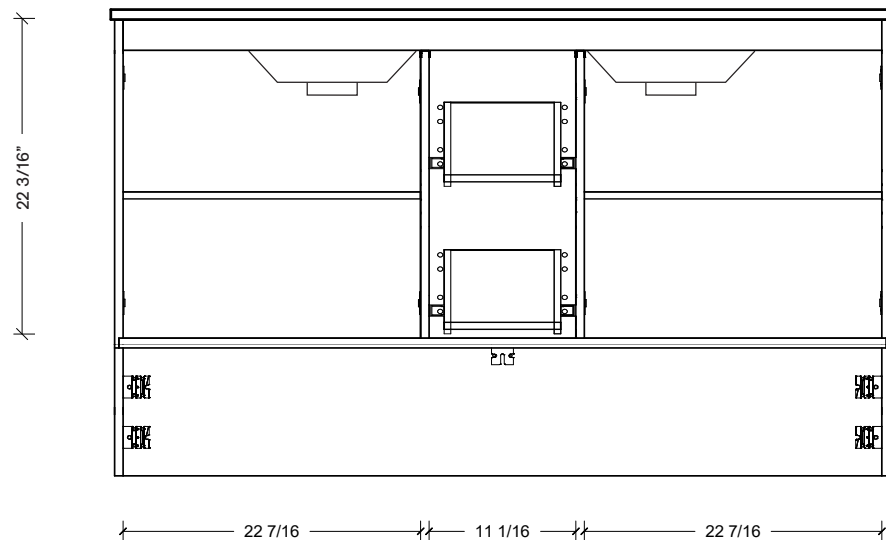

Legs available, take place of toekick.

Range	Maren
Mount	Floor
Size (Metric)	1500mm
Size Equiv. (Imperial)	60in
SKU	MAR-V-1500-D-(Top Sku)-F

TOP DETAILS

Available Tops	
...C-PEA-F	Peak-One Piece Top
...C-QUA-F	Quartz Top-Above Counter Sink
...C-QUU-F	Quartz Top-Undermount Sink
...C-X-F	No Top

Range	Maren
Mount	Wall
Size (Metric)	1500mm
Size Equiv. (Imperial)	60in
SKU	MAR-V-1500-D-(Top Sku)-F

TOP DETAILS

Available Tops	
...C-CRE-F	Crest-One Piece Top

NOTES

Revision	1
Date	December 14, 2023 10:40 AM

DIMENSIONS ARE NOMINAL ONLY
AND SUBJECT TO CHANGE AT ANY TIME.
DO NOT SCALE DRAWINGS.
INSTALLER TO CONFIRM ALL
DIMENSIONS

Copyright ©

Timberline

300 Industrial Drive
Redwood Falls MN 56283
sales.usa@timberlinebp.com
www.timberlinebp.com

Useable Drawer Space

Sink Clearance