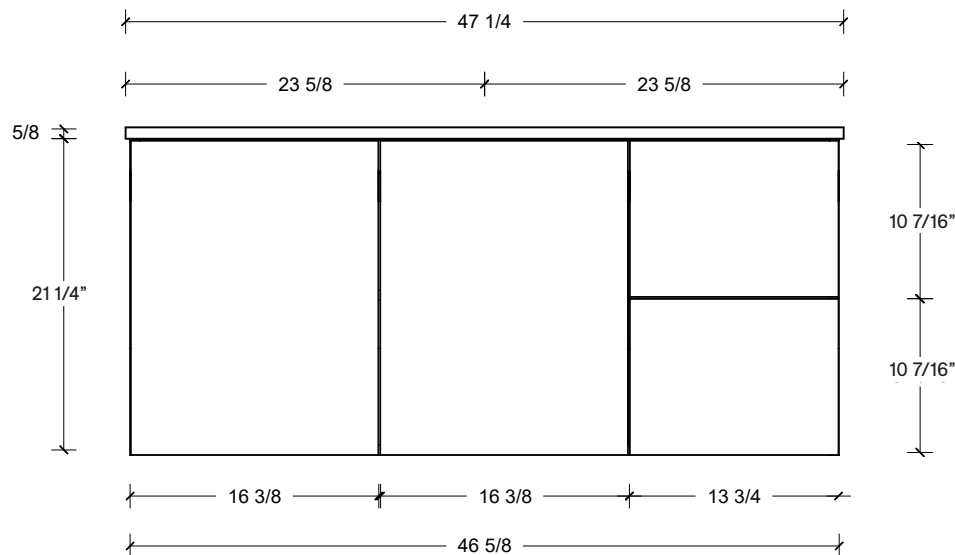

Left or right hand drawers available.

Range	Maren
Mount	Wall
Size (Metric)	1200mm
Size Equiv. (Imperial)	48in
SKU	MAR-V-1200-C-(Top Sku)-W

TOP DETAILS

Available Tops	
...C-PEA-W	Peak-One Piece Top
...C-QUA-W	Quartz Top-Above Counter Sink
...C-QUU-W	Quartz Top-Undermount Sink
...C-X-W	No Top

Range	Maren
Mount	Wall
Size (Metric)	1200mm
Size Equiv. (Imperial)	48in
SKU	MAR-V-1200-C-(Top Sku)-W

TOP DETAILS

Available Tops	
...C-CRE-W	Crest-One Piece Top

NOTES

Revision	1
Date	December 14, 2023 10:40 AM

DIMENSIONS ARE NOMINAL ONLY
AND SUBJECT TO CHANGE AT ANY TIME.
DO NOT SCALE DRAWINGS.
INSTALLER TO CONFIRM ALL
DIMENSIONS

Copyright ©

Timberline

300 Industrial Drive
Redwood Falls MN 56283
sales.usa@timberlinebp.com
www.timberlinebp.com