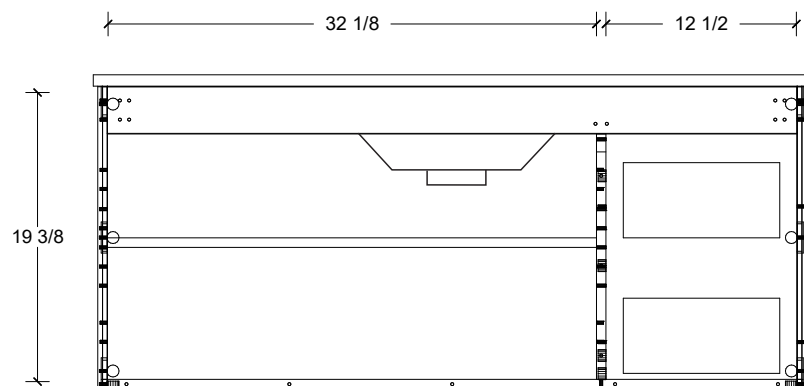

Left or right hand drawers available.

Range	Maren
Mount	Wall
Size (Metric)	1200mm
Size Equiv. (Imperial)	48in
SKU	MAR-V-1200-C-(Top Sku)-W

TOP DETAILS

Available Tops	
...C-PEA-W	Peak-One Piece Top
...C-QUA-W	Quartz Top-Above Counter Sink
...C-QUU-W	Quartz Top-Undermount Sink
...C-X-W	No Top

Range	Maren
Mount	Wall
Size (Metric)	1200mm
Size Equiv. (Imperial)	48in
SKU	MAR-V-1200-C-(Top Sku)-W

TOP DETAILS

Available Tops	
...C-CRE-W	Crest-One Piece Top

NOTES

Revision	1
Date	December 14, 2023 10:40 AM

DIMENSIONS ARE NOMINAL ONLY
AND SUBJECT TO CHANGE AT ANY TIME.
DO NOT SCALE DRAWINGS.
INSTALLER TO CONFIRM ALL
DIMENSIONS

Copyright ©

Timberline

300 Industrial Drive
Redwood Falls MN 56283
sales.usa@timberlinebp.com
www.timberlinebp.com