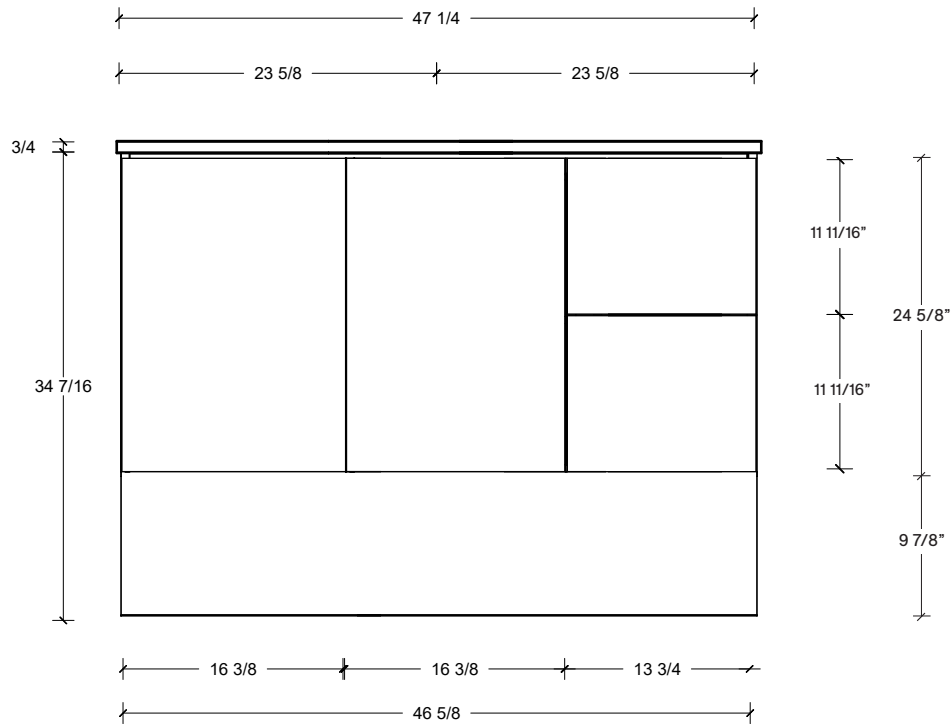

Useable Drawer Space

7 3/4"
7 1/16"

Sink Clearance
5"

Left or right hand drawers available.

Range	Maren
Mount	Floor
Size (Metric)	1200mm
Size Equiv. (Imperial)	48in
SKU	MAR-V-1200-C-(Top Sku)-F

TOP DETAILS

Available Tops	
...C-PEA-F	Peak-One Piece Top
...C-QUA-F	Quartz Top-Above Counter Sink
...C-QUU-F	Quartz Top-Undermount Sink
...C-X-F	No Top

NOTES

Revision	1
Date	December 14, 2023 10:40 AM

DIMENSIONS ARE NOMINAL ONLY
AND SUBJECT TO CHANGE AT ANY TIME.
DO NOT SCALE DRAWINGS.
INSTALLER TO CONFIRM ALL
DIMENSIONS

Copyright ©

Timberline

300 Industrial Drive
Redwood Falls MN 56283
sales.usa@timberlinebp.com
www.timberlinebp.com

Useable Drawer Space

Sink Clearance

Left or right hand drawers available.

Range	Maren
Mount	Floor
Size (Metric)	1200mm
Size Equiv. (Imperial)	48in
SKU	MAR-V-1200-C-(Top Sku)-F