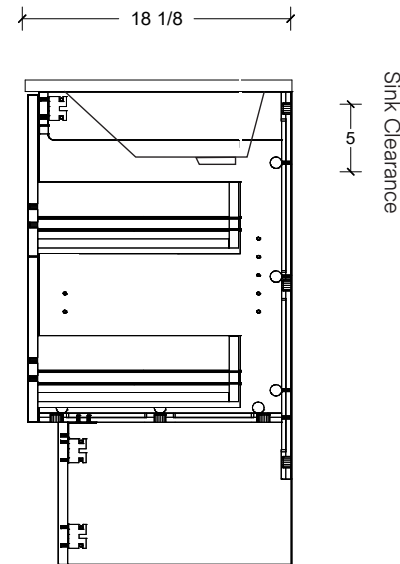

Useable Drawer Space

7 3/4"
7 1/16"

Sink Clearance
5"

Left or right hand drawers available.

Range	Maren
Mount	Floor
Size (Metric)	1200mm
Size Equiv. (Imperial)	48in
SKU	MAR-V-1200-C-(Top Sku)-F

TOP DETAILS

Available Tops	
...C-PEA-F	Peak-One Piece Top
...C-QUA-F	Quartz Top-Above Counter Sink
...C-QUU-F	Quartz Top-Undermount Sink
...C-X-F	No Top

NOTES

Revision	1
Date	December 14, 2023 10:40 AM

DIMENSIONS ARE NOMINAL ONLY
AND SUBJECT TO CHANGE AT ANY TIME.
DO NOT SCALE DRAWINGS.
INSTALLER TO CONFIRM ALL
DIMENSIONS

Copyright ©

Timberline

300 Industrial Drive
Redwood Falls MN 56283
sales.usa@timberlinebp.com
www.timberlinebp.com

Useable Drawer Space

Sink Clearance

Left or right hand drawers available.

Range	Maren
Mount	Floor
Size (Metric)	1200mm
Size Equiv. (Imperial)	48in
SKU	MAR-V-1200-C-(Top Sku)-F