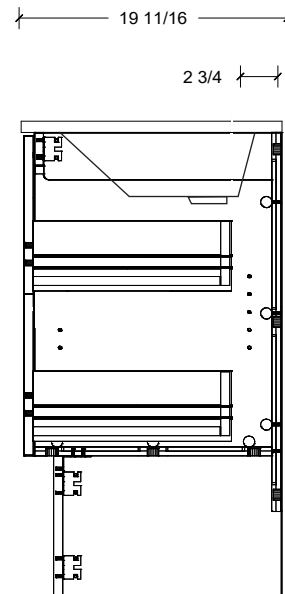

Useable Drawer Space

7 3/4"
7 1/16"

Sink Clearance
5"

Left or right hand drawers available.

Range	Maren
Mount	Floor
Size (Metric)	1200mm
Size Equiv. (Imperial)	48in
SKU	MAR-V-1200-C-(Top Sku)-F

TOP DETAILS

Available Tops	
...C-PEA-F	Peak-One Piece Top
...C-QUA-F	Quartz Top-Above Counter Sink
...C-QUU-F	Quartz Top-Undermount Sink
...C-X-F	No Top

NOTES

Revision	1
Date	December 14, 2023 10:40 AM

DIMENSIONS ARE NOMINAL ONLY
AND SUBJECT TO CHANGE AT ANY TIME.
DO NOT SCALE DRAWINGS.
INSTALLER TO CONFIRM ALL
DIMENSIONS

Copyright ©

Timberline

300 Industrial Drive
Redwood Falls MN 56283
sales.usa@timberlinebp.com
www.timberlinebp.com

Useable Drawer Space

Sink Clearance

Left or right hand drawers available.

Range	Maren
Mount	Floor
Size (Metric)	1200mm
Size Equiv. (Imperial)	48in
SKU	MAR-V-1200-C-(Top Sku)-F