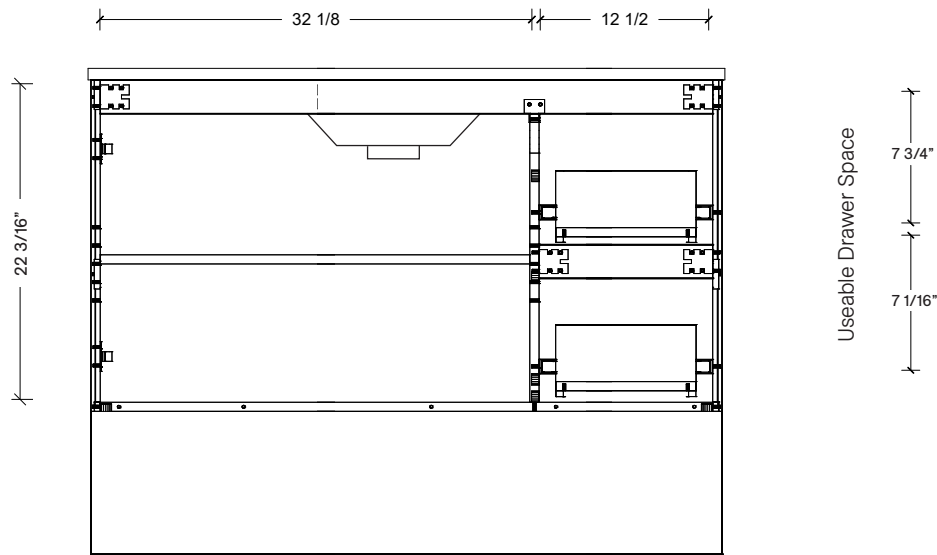

Useable Drawer Space

7 3/4"
7 1/16"

Sink Clearance
5"

Left or right hand drawers available.

Range	Maren
Mount	Floor
Size (Metric)	1200mm
Size Equiv. (Imperial)	48in
SKU	MAR-V-1200-C-(Top Sku)-F

TOP DETAILS

Available Tops	
...C-PEA-F	Peak-One Piece Top
...C-QUA-F	Quartz Top-Above Counter Sink
...C-QUU-F	Quartz Top-Undermount Sink
...C-X-F	No Top

NOTES

Revision	1
Date	December 14, 2023 10:40 AM

DIMENSIONS ARE NOMINAL ONLY
AND SUBJECT TO CHANGE AT ANY TIME.
DO NOT SCALE DRAWINGS.
INSTALLER TO CONFIRM ALL
DIMENSIONS

Copyright ©

Timberline

300 Industrial Drive
Redwood Falls MN 56283
sales.usa@timberlinebp.com
www.timberlinebp.com

Useable Drawer Space

Sink Clearance

Left or right hand drawers available.

Range	Maren
Mount	Floor
Size (Metric)	1200mm
Size Equiv. (Imperial)	48in
SKU	MAR-V-1200-C-(Top Sku)-F