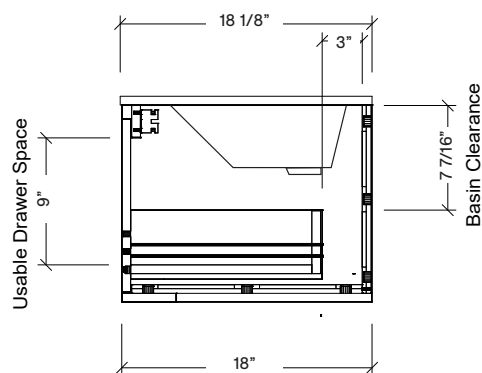

Range	Finn
Mount	Wall
Size (Metric)	900mm
Size Equiv. (Imperial)	36in
SKU	FIN-V-900-C-(Top Sku)-W

TOP DETAILS

Available Tops	
...C-PEA-W	Peak-One Piece Top
...C-QUA-W	Quartz Top-Above Counter Sink
...C-QUU-W	Quartz Top-Undermount Sink
...C-X-W	No Top

Range	Finn
Mount	Wall
Size (Metric)	900mm
Size Equiv. (Imperial)	36in
SKU	FIN-V-900-C-(Top Sku)-W

TOP DETAILS

Available Tops	
...C-CRE-W	Crest-One Piece Top

NOTES

Revision	1
Date	December 14, 2023 10:22 AM

DIMENSIONS ARE NOMINAL ONLY
AND SUBJECT TO CHANGE AT ANY TIME.
DO NOT SCALE DRAWINGS.
INSTALLER TO CONFIRM ALL
DIMENSIONS

Copyright ©

Timberline

300 Industrial Drive
Redwood Falls MN 56283
sales.usa@timberlinebp.com
www.timberlinebp.com