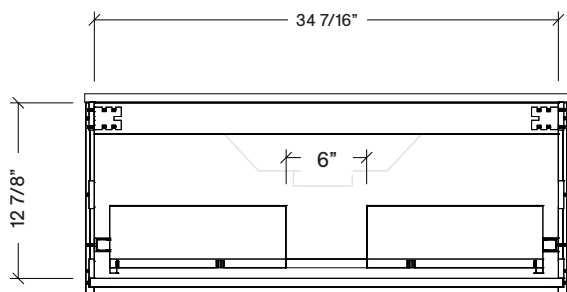

Range	Finn
Mount	Wall
Size (Metric)	900mm
Size Equiv. (Imperial)	36in
SKU	FIN-V-900-C-(Top Sku)-W

TOP DETAILS

Available Tops	
...C-PEA-W	Peak-One Piece Top
...C-QUA-W	Quartz Top-Above Counter Sink
...C-QUU-W	Quartz Top-Undermount Sink
...C-X-W	No Top

Range	Finn
Mount	Wall
Size (Metric)	900mm
Size Equiv. (Imperial)	36in
SKU	FIN-V-900-C-(Top Sku)-W

TOP DETAILS

Available Tops	
...C-CRE-W	Crest-One Piece Top

NOTES

Revision	1
Date	December 14, 2023 10:22 AM

DIMENSIONS ARE NOMINAL ONLY
AND SUBJECT TO CHANGE AT ANY TIME.
DO NOT SCALE DRAWINGS.
INSTALLER TO CONFIRM ALL
DIMENSIONS

Copyright ©

Timberline

300 Industrial Drive
Redwood Falls MN 56283
sales.usa@timberlinebp.com
www.timberlinebp.com