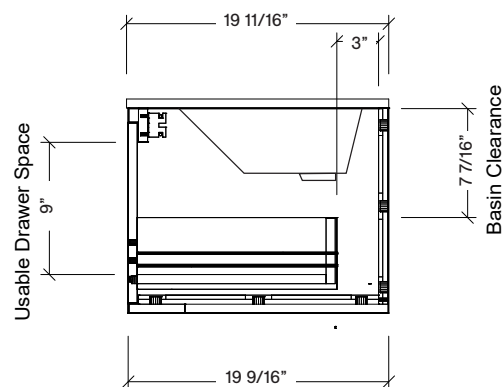

Range	Finn
Mount	Wall
Size (Metric)	900mm
Size Equiv. (Imperial)	36in
SKU	FIN-V-900-C-(Top Sku)-W

TOP DETAILS

Available Tops	
...C-PEA-W	Peak-One Piece Top
...C-QUA-W	Quartz Top-Above Counter Sink
...C-QUU-W	Quartz Top-Undermount Sink
...C-X-W	No Top

NOTES

Revision	1
Date	December 14, 2023 10:22 AM

DIMENSIONS ARE NOMINAL ONLY
AND SUBJECT TO CHANGE AT ANY TIME.
DO NOT SCALE DRAWINGS.
INSTALLER TO CONFIRM ALL
DIMENSIONS

Copyright ©

Timberline

300 Industrial Drive
Redwood Falls MN 56283
sales.usa@timberlinebp.com
www.timberlinebp.com

Range	Finn
Mount	Wall
Size (Metric)	900mm
Size Equiv. (Imperial)	36in
SKU	FIN-V-900-C-(Top Sku)-W

TOP DETAILS

Available Tops	
...C-CRE-W	Crest-One Piece Top

NOTES

Revision	1
Date	December 14, 2023 10:22 AM

DIMENSIONS ARE NOMINAL ONLY
AND SUBJECT TO CHANGE AT ANY TIME.
DO NOT SCALE DRAWINGS.
INSTALLER TO CONFIRM ALL
DIMENSIONS

Copyright ©

Timberline

300 Industrial Drive
Redwood Falls MN 56283
sales.usa@timberlinebp.com
www.timberlinebp.com