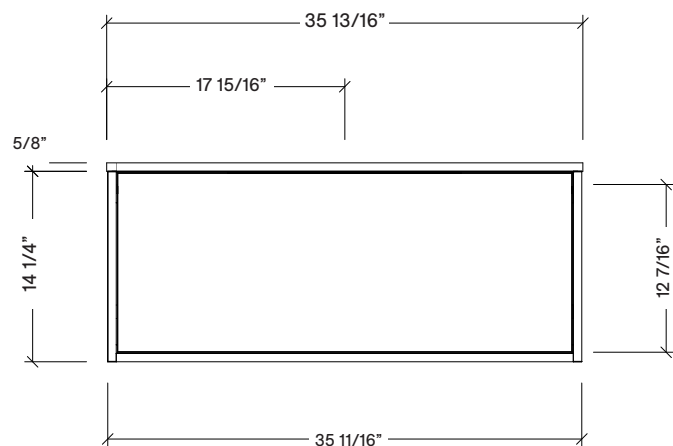

Range	Finn
Mount	Wall
Size (Metric)	900mm
Size Equiv. (Imperial)	36in
SKU	FIN-V-900-C-(Top Sku)-W

TOP DETAILS

Available Tops	
...C-PEA-W	Peak-One Piece Top
...C-QUA-W	Quartz Top-Above Counter Sink
...C-QUU-W	Quartz Top-Undermount Sink
...C-X-W	No Top

Range	Finn
Mount	Wall
Size (Metric)	900mm
Size Equiv. (Imperial)	36in
SKU	FIN-V-900-C-(Top Sku)-W

TOP DETAILS

Available Tops	
...C-CRE-W	Crest-One Piece Top

NOTES

Revision	1
Date	December 14, 2023 10:22 AM

DIMENSIONS ARE NOMINAL ONLY
AND SUBJECT TO CHANGE AT ANY TIME.
DO NOT SCALE DRAWINGS.
INSTALLER TO CONFIRM ALL
DIMENSIONS

Copyright ©

Timberline

300 Industrial Drive
Redwood Falls MN 56283
sales.usa@timberlinebp.com
www.timberlinebp.com