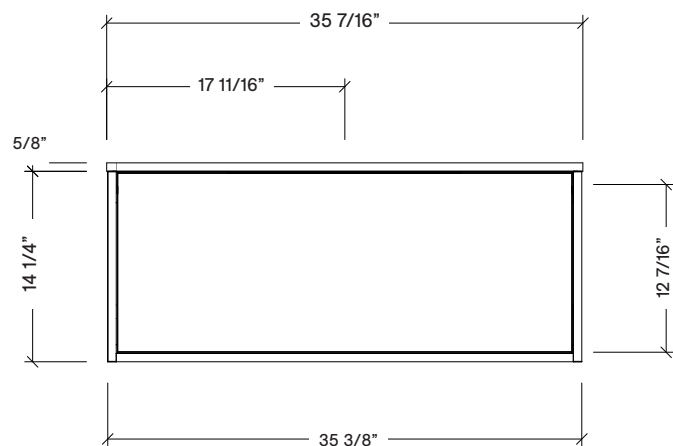

Range	Finn
Mount	Wall
Size (Metric)	900mm
Size Equiv. (Imperial)	36in
SKU	FIN-V-900-C-(Top Sku)-W

TOP DETAILS

Available Tops	
...C-PEA-W	Peak-One Piece Top
...C-QUA-W	Quartz Top-Above Counter Sink
...C-QUU-W	Quartz Top-Undermount Sink
...C-X-W	No Top

NOTES

Revision	1
Date	December 14, 2023 10:22 AM

DIMENSIONS ARE NOMINAL ONLY
AND SUBJECT TO CHANGE AT ANY TIME.
DO NOT SCALE DRAWINGS.
INSTALLER TO CONFIRM ALL
DIMENSIONS

Copyright ©

Timberline

300 Industrial Drive
Redwood Falls MN 56283
sales.usa@timberlinebp.com
www.timberlinebp.com

Range	Finn
Mount	Wall
Size (Metric)	900mm
Size Equiv. (Imperial)	36in
SKU	FIN-V-900-C-(Top Sku)-W

TOP DETAILS

Available Tops	
...C-CRE-W	Crest-One Piece Top

NOTES

Revision	1
Date	December 14, 2023 10:22 AM

DIMENSIONS ARE NOMINAL ONLY
AND SUBJECT TO CHANGE AT ANY TIME.
DO NOT SCALE DRAWINGS.
INSTALLER TO CONFIRM ALL
DIMENSIONS

Copyright ©

Timberline

300 Industrial Drive
Redwood Falls MN 56283
sales.usa@timberlinebp.com
www.timberlinebp.com