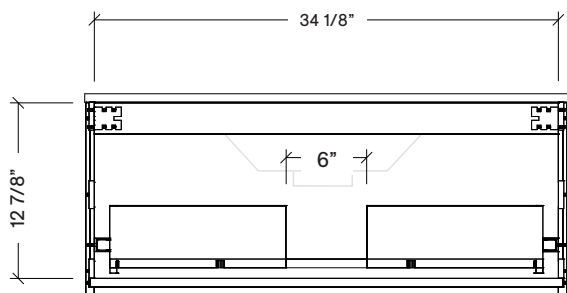

Range	Finn
Mount	Wall
Size (Metric)	900mm
Size Equiv. (Imperial)	36in
SKU	FIN-V-900-C-(Top Sku)-W

TOP DETAILS

Available Tops	
...C-PEA-W	Peak-One Piece Top
...C-QUA-W	Quartz Top-Above Counter Sink
...C-QUU-W	Quartz Top-Undermount Sink
...C-X-W	No Top

NOTES

Revision	1
Date	December 14, 2023 10:22 AM

DIMENSIONS ARE NOMINAL ONLY
AND SUBJECT TO CHANGE AT ANY TIME.
DO NOT SCALE DRAWINGS.
INSTALLER TO CONFIRM ALL
DIMENSIONS

Copyright ©

Timberline

300 Industrial Drive
Redwood Falls MN 56283
sales.usa@timberlinebp.com
www.timberlinebp.com

Range	Finn
Mount	Wall
Size (Metric)	900mm
Size Equiv. (Imperial)	36in
SKU	FIN-V-900-C-(Top Sku)-W

TOP DETAILS

Available Tops	
...C-CRE-W	Crest-One Piece Top

NOTES

Revision	1
Date	December 14, 2023 10:22 AM

DIMENSIONS ARE NOMINAL ONLY
AND SUBJECT TO CHANGE AT ANY TIME.
DO NOT SCALE DRAWINGS.
INSTALLER TO CONFIRM ALL
DIMENSIONS

Copyright ©

Timberline

300 Industrial Drive
Redwood Falls MN 56283
sales.usa@timberlinebp.com
www.timberlinebp.com