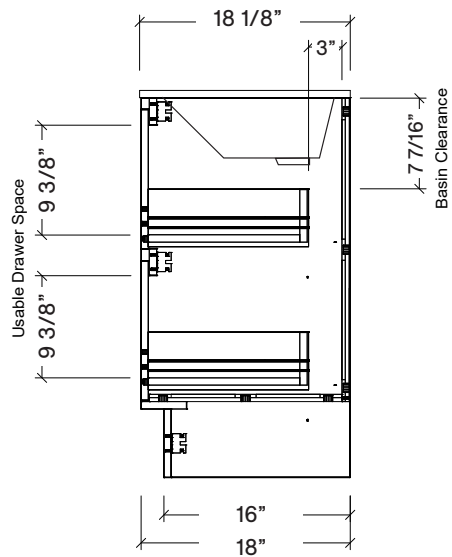

Legs available, take place of toekick.

Range	Finn
Mount	Floor
Size (Metric)	900mm
Size Equiv. (Imperial)	36in
SKU	FIN-V-900-C-(Top Sku)-F

TOP DETAILS

Available Tops	
...C-PEA-F	Peak-One Piece Top
...C-QUA-F	Quartz Top-Above Counter Sink
...C-QUU-F	Quartz Top-Undermount Sink
...C-X-F	No Top

NOTES

Revision	1
Date	December 14, 2023 10:52 AM

DIMENSIONS ARE NOMINAL ONLY
AND SUBJECT TO CHANGE AT ANY TIME.
DO NOT SCALE DRAWINGS.
INSTALLER TO CONFIRM ALL
DIMENSIONS

Copyright ©

Timberline

300 Industrial Drive
Redwood Falls MN 56283
sales.usa@timberlinebp.com
www.timberlinebp.com

Legs available, take place of toekick.

Range	Finn
Mount	Floor
Size (Metric)	900mm
Size Equiv. (Imperial)	36in
SKU	FIN-V-900-C-(Top Sku)-F

TOP DETAILS

Available Tops	
...C-CRE-F	Crest-One Piece Top

NOTES

Revision	1
Date	December 14, 2023 10:52 AM

DIMENSIONS ARE NOMINAL ONLY
AND SUBJECT TO CHANGE AT ANY TIME.
DO NOT SCALE DRAWINGS.
INSTALLER TO CONFIRM ALL
DIMENSIONS

Copyright ©

Timberline

300 Industrial Drive
Redwood Falls MN 56283
sales.usa@timberlinebp.com
www.timberlinebp.com