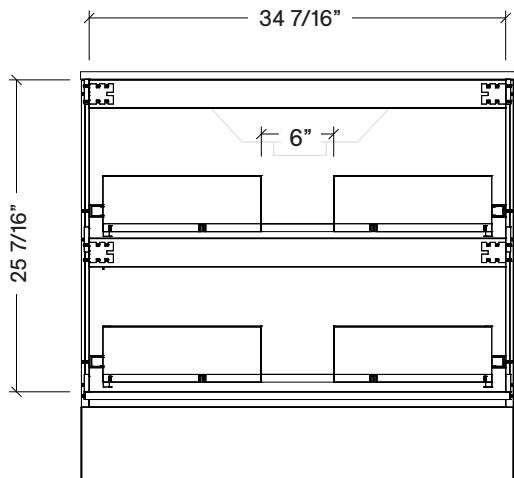

Legs available, take place of toekick.

Range	Finn
Mount	Floor
Size (Metric)	900mm
Size Equiv. (Imperial)	36in
SKU	FIN-V-900-C-(Top Sku)-F

TOP DETAILS

Available Tops	
...C-PEA-F	Peak-One Piece Top
...C-QUA-F	Quartz Top-Above Counter Sink
...C-QUU-F	Quartz Top-Undermount Sink
...C-X-F	No Top

NOTES

Revision	1
Date	December 14, 2023 10:52 AM

DIMENSIONS ARE NOMINAL ONLY
AND SUBJECT TO CHANGE AT ANY TIME.
DO NOT SCALE DRAWINGS.
INSTALLER TO CONFIRM ALL
DIMENSIONS

Copyright ©

Timberline

300 Industrial Drive
Redwood Falls MN 56283
sales.usa@timberlinebp.com
www.timberlinebp.com

Legs available, take place of toekick.

Range	Finn
Mount	Floor
Size (Metric)	900mm
Size Equiv. (Imperial)	36in
SKU	FIN-V-900-C-(Top Sku)-F

TOP DETAILS

Available Tops	
...C-CRE-F	Crest-One Piece Top

NOTES

Revision	1
Date	December 14, 2023 10:52 AM

DIMENSIONS ARE NOMINAL ONLY
AND SUBJECT TO CHANGE AT ANY TIME.
DO NOT SCALE DRAWINGS.
INSTALLER TO CONFIRM ALL
DIMENSIONS

Copyright ©

Timberline

300 Industrial Drive
Redwood Falls MN 56283
sales.usa@timberlinebp.com
www.timberlinebp.com