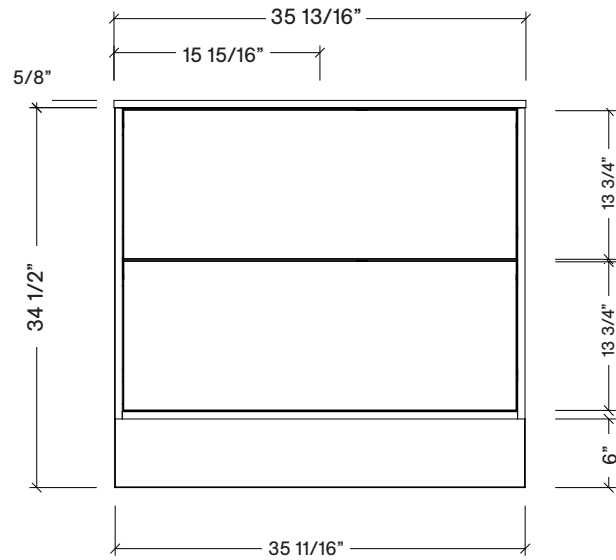

Legs available, take place of toekick.

Range	Finn
Mount	Floor
Size (Metric)	900mm
Size Equiv. (Imperial)	36in
SKU	FIN-V-900-C-(Top Sku)-F

TOP DETAILS

Available Tops	
...C-PEA-F	Peak-One Piece Top
...C-QUA-F	Quartz Top-Above Counter Sink
...C-QUU-F	Quartz Top-Undermount Sink
...C-X-F	No Top

NOTES

Revision	1
Date	December 14, 2023 10:52 AM

DIMENSIONS ARE NOMINAL ONLY
AND SUBJECT TO CHANGE AT ANY TIME.
DO NOT SCALE DRAWINGS.
INSTALLER TO CONFIRM ALL
DIMENSIONS

Copyright ©

Timberline

300 Industrial Drive
Redwood Falls MN 56283
sales.usa@timberlinebp.com
www.timberlinebp.com

Legs available, take place of toekick.

Range	Finn
Mount	Floor
Size (Metric)	900mm
Size Equiv. (Imperial)	36in
SKU	FIN-V-900-C-(Top Sku)-F

TOP DETAILS

Available Tops	
...C-CRE-F	Crest-One Piece Top

NOTES

Revision	1
Date	December 14, 2023 10:52 AM

DIMENSIONS ARE NOMINAL ONLY
AND SUBJECT TO CHANGE AT ANY TIME.
DO NOT SCALE DRAWINGS.
INSTALLER TO CONFIRM ALL
DIMENSIONS

Copyright ©

Timberline

300 Industrial Drive
Redwood Falls MN 56283
sales.usa@timberlinebp.com
www.timberlinebp.com