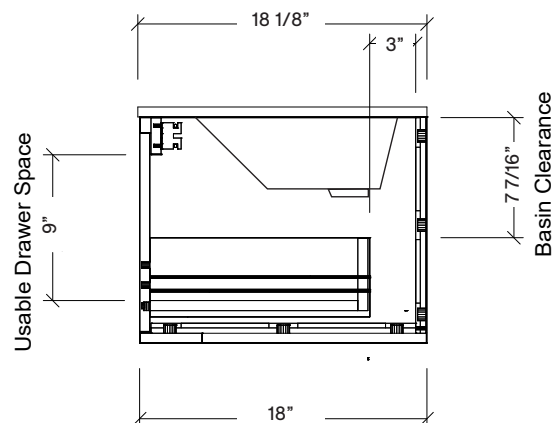

Range	Finn
Mount	Wall
Size (Metric)	800mm
Size Equiv. (Imperial)	32in
SKU	FIN-V-800-C-(Top Sku)-W

TOP DETAILS

Available Tops	
...C-PEA-W	Peak-One Piece Top
...C-QUA-W	Quartz Top-Above Counter Sink
...C-QUU-W	Quartz Top-Undermount Sink
...C-X-W	No Top

Range	Finn
Mount	Wall
Size (Metric)	800mm
Size Equiv. (Imperial)	32in
SKU	FIN-V-800-C-(Top Sku)-W

TOP DETAILS

Available Tops	
...C-CRE-W	Crest-One Piece Top

NOTES

Revision	1
Date	December 14, 2023 10:22 AM

DIMENSIONS ARE NOMINAL ONLY
AND SUBJECT TO CHANGE AT ANY TIME.
DO NOT SCALE DRAWINGS.
INSTALLER TO CONFIRM ALL
DIMENSIONS

Copyright ©

Timberline

300 Industrial Drive
Redwood Falls MN 56283
sales.usa@timberlinebp.com
www.timberlinebp.com