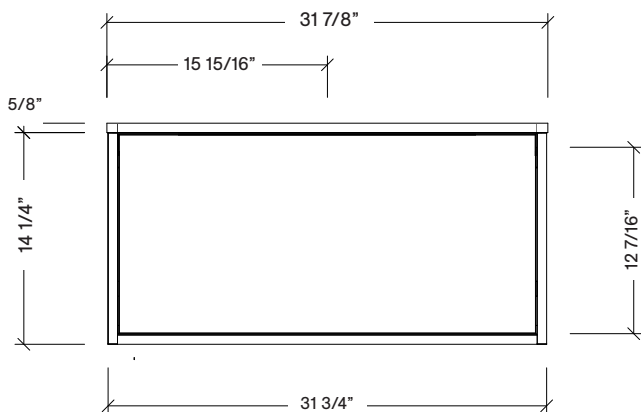

Range	Finn
Mount	Wall
Size (Metric)	800mm
Size Equiv. (Imperial)	32in
SKU	FIN-V-800-C-(Top Sku)-W

TOP DETAILS

Available Tops	
...C-PEA-W	Peak-One Piece Top
...C-QUA-W	Quartz Top-Above Counter Sink
...C-QUU-W	Quartz Top-Undermount Sink
...C-X-W	No Top

Range	Finn
Mount	Wall
Size (Metric)	800mm
Size Equiv. (Imperial)	32in
SKU	FIN-V-800-C-(Top Sku)-W

TOP DETAILS

Available Tops	
...C-CRE-W	Crest-One Piece Top

NOTES

Revision	1
Date	December 14, 2023 10:22 AM

DIMENSIONS ARE NOMINAL ONLY
AND SUBJECT TO CHANGE AT ANY TIME.
DO NOT SCALE DRAWINGS.
INSTALLER TO CONFIRM ALL
DIMENSIONS

Copyright ©

Timberline

300 Industrial Drive
Redwood Falls MN 56283
sales.usa@timberlinebp.com
www.timberlinebp.com