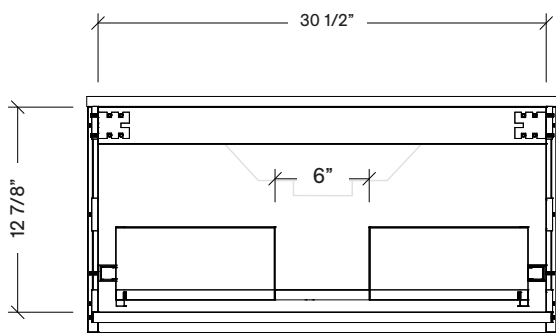

Range	Finn
Mount	Wall
Size (Metric)	800mm
Size Equiv. (Imperial)	32in
SKU	FIN-V-800-C-(Top Sku)-W

TOP DETAILS

Available Tops	
...C-PEA-W	Peak-One Piece Top
...C-QUA-W	Quartz Top-Above Counter Sink
...C-QUU-W	Quartz Top-Undermount Sink
...C-X-W	No Top

Range	Finn
Mount	Wall
Size (Metric)	800mm
Size Equiv. (Imperial)	32in
SKU	FIN-V-800-C-(Top Sku)-W

TOP DETAILS

Available Tops	
...C-CRE-W	Crest-One Piece Top

NOTES

Revision	1
Date	December 14, 2023 10:22 AM

DIMENSIONS ARE NOMINAL ONLY
AND SUBJECT TO CHANGE AT ANY TIME.
DO NOT SCALE DRAWINGS.
INSTALLER TO CONFIRM ALL
DIMENSIONS

Copyright ©

Timberline

300 Industrial Drive
Redwood Falls MN 56283
sales.usa@timberlinebp.com
www.timberlinebp.com