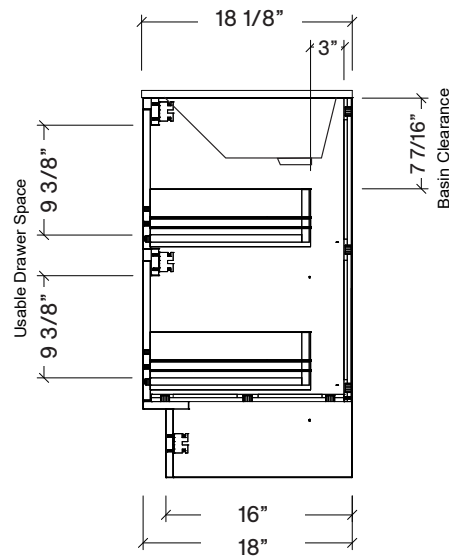

Legs available, take place of toekick.

Range	Finn
Mount	Floor
Size (Metric)	800mm
Size Equiv. (Imperial)	32in
SKU	FIN-V-800-C-(Top Sku)-F

TOP DETAILS

Available Tops	
...C-PEA-F	Peak-One Piece Top
...C-QUA-F	Quartz Top-Above Counter Sink
...C-QUU-F	Quartz Top-Undermount Sink
...C-X-F	No Top

NOTES

Revision	1
Date	December 14, 2023 10:22 AM

DIMENSIONS ARE NOMINAL ONLY
AND SUBJECT TO CHANGE AT ANY TIME.
DO NOT SCALE DRAWINGS.
INSTALLER TO CONFIRM ALL
DIMENSIONS

Copyright ©

Timberline

300 Industrial Drive
Redwood Falls MN 56283
sales.usa@timberlinebp.com
www.timberlinebp.com

Legs available, take place of toekick.

Range	Finn
Mount	Floor
Size (Metric)	800mm
Size Equiv. (Imperial)	32in
SKU	FIN-V-800-C-(Top Sku)-F

TOP DETAILS

Available Tops	
...C-CRE-F	Crest-One Piece Top

NOTES

Revision	1
Date	December 14, 2023 10:22 AM

DIMENSIONS ARE NOMINAL ONLY
AND SUBJECT TO CHANGE AT ANY TIME.
DO NOT SCALE DRAWINGS.
INSTALLER TO CONFIRM ALL
DIMENSIONS

Copyright ©

Timberline

300 Industrial Drive
Redwood Falls MN 56283
sales.usa@timberlinebp.com
www.timberlinebp.com