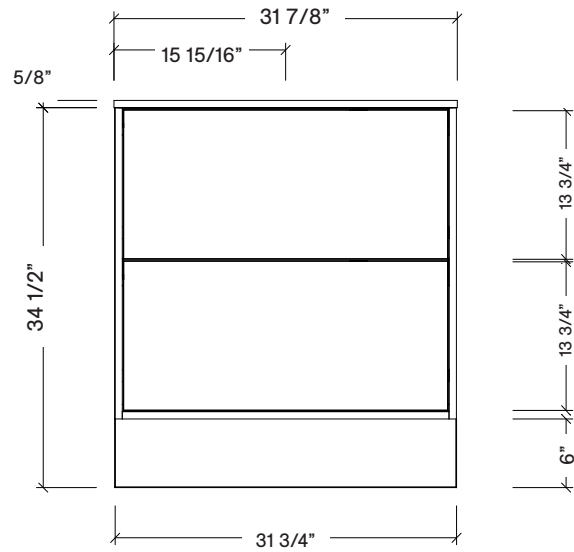

Legs available, take place of toekick.

Range	Finn
Mount	Floor
Size (Metric)	800mm
Size Equiv. (Imperial)	32in
SKU	FIN-V-800-C-(Top Sku)-F

TOP DETAILS

Available Tops	
...C-PEA-F	Peak-One Piece Top
...C-QUA-F	Quartz Top-Above Counter Sink
...C-QUU-F	Quartz Top-Undermount Sink
...C-X-F	No Top

NOTES

Revision	1
Date	December 14, 2023 10:22 AM

DIMENSIONS ARE NOMINAL ONLY
AND SUBJECT TO CHANGE AT ANY TIME.
DO NOT SCALE DRAWINGS.
INSTALLER TO CONFIRM ALL
DIMENSIONS

Copyright ©

Timberline

300 Industrial Drive
Redwood Falls MN 56283
sales.usa@timberlinebp.com
www.timberlinebp.com

Legs available, take place of toekick.

Range	Finn
Mount	Floor
Size (Metric)	800mm
Size Equiv. (Imperial)	32in
SKU	FIN-V-800-C-(Top Sku)-F

TOP DETAILS

Available Tops	
...C-CRE-F	Crest-One Piece Top

NOTES

Revision	1
Date	December 14, 2023 10:22 AM

DIMENSIONS ARE NOMINAL ONLY
AND SUBJECT TO CHANGE AT ANY TIME.
DO NOT SCALE DRAWINGS.
INSTALLER TO CONFIRM ALL
DIMENSIONS

Copyright ©

Timberline

300 Industrial Drive
Redwood Falls MN 56283
sales.usa@timberlinebp.com
www.timberlinebp.com