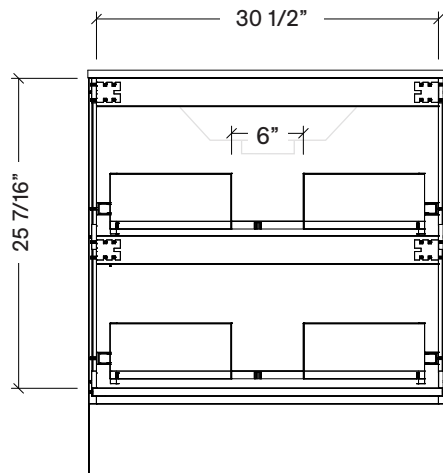

Legs available, take place of toekick.

Range	Finn
Mount	Floor
Size (Metric)	800mm
Size Equiv. (Imperial)	32in
SKU	FIN-V-800-C-(Top Sku)-F

TOP DETAILS

Available Tops	
...C-PEA-F	Peak-One Piece Top
...C-QUA-F	Quartz Top-Above Counter Sink
...C-QUU-F	Quartz Top-Undermount Sink
...C-X-F	No Top

NOTES

Revision	1
Date	December 14, 2023 10:22 AM

DIMENSIONS ARE NOMINAL ONLY
AND SUBJECT TO CHANGE AT ANY TIME.
DO NOT SCALE DRAWINGS.
INSTALLER TO CONFIRM ALL
DIMENSIONS

Copyright ©

Timberline

300 Industrial Drive
Redwood Falls MN 56283
sales.usa@timberlinebp.com
www.timberlinebp.com

Legs available, take place of toekick.

Range	Finn
Mount	Floor
Size (Metric)	800mm
Size Equiv. (Imperial)	32in
SKU	FIN-V-800-C-(Top Sku)-F

TOP DETAILS

Available Tops	
...C-CRE-F	Crest-One Piece Top

NOTES

Revision	1
Date	December 14, 2023 10:22 AM

DIMENSIONS ARE NOMINAL ONLY
AND SUBJECT TO CHANGE AT ANY TIME.
DO NOT SCALE DRAWINGS.
INSTALLER TO CONFIRM ALL
DIMENSIONS

Copyright ©

Timberline

300 Industrial Drive
Redwood Falls MN 56283
sales.usa@timberlinebp.com
www.timberlinebp.com