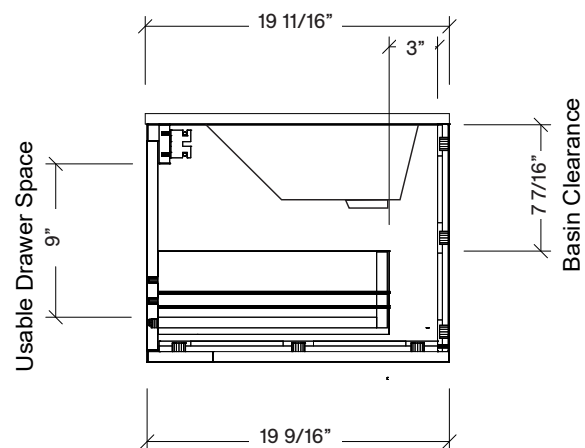

Range	Finn
Mount	Wall
Size (Metric)	600mm
Size Equiv. (Imperial)	24in
SKU	FIN-V-600-C-(Top Sku)-W

TOP DETAILS

Available Tops	
...C-PEA-W	Peak-One Piece Top
...C-QUA-W	Quartz Top-Above Counter Sink
...C-QUU-W	Quartz Top-Undermount Sink
...C-X-W	No Top

NOTES

Revision	1
Date	December 14, 2023 10:22 AM

DIMENSIONS ARE NOMINAL ONLY
AND SUBJECT TO CHANGE AT ANY TIME.
DO NOT SCALE DRAWINGS.
INSTALLER TO CONFIRM ALL
DIMENSIONS

Copyright ©

Timberline

300 Industrial Drive
Redwood Falls MN 56283
sales.usa@timberlinebp.com
www.timberlinebp.com

Range	Finn
Mount	Wall
Size (Metric)	600mm
Size Equiv. (Imperial)	24in
SKU	FIN-V-600-C-(Top Sku)-W

TOP DETAILS

Available Tops	
...C-CRE-W	Crest-One Piece Top

NOTES

Revision	1
Date	December 14, 2023 10:22 AM

DIMENSIONS ARE NOMINAL ONLY
AND SUBJECT TO CHANGE AT ANY TIME.
DO NOT SCALE DRAWINGS.
INSTALLER TO CONFIRM ALL
DIMENSIONS

Copyright ©

Timberline

300 Industrial Drive
Redwood Falls MN 56283
sales.usa@timberlinebp.com
www.timberlinebp.com