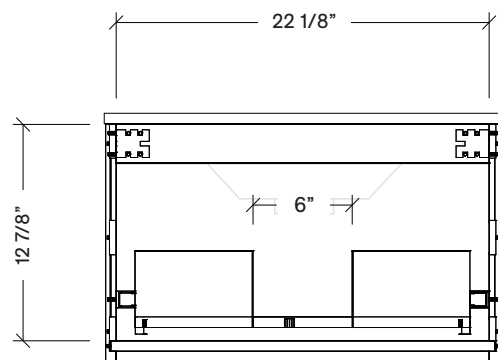

Range	Finn
Mount	Wall
Size (Metric)	600mm
Size Equiv. (Imperial)	24in
SKU	FIN-V-600-C-(Top Sku)-W

TOP DETAILS

Available Tops	
...C-PEA-W	Peak-One Piece Top
...C-QUA-W	Quartz Top-Above Counter Sink
...C-QUU-W	Quartz Top-Undermount Sink
...C-X-W	No Top

NOTES

Revision	1
Date	December 14, 2023 10:22 AM

DIMENSIONS ARE NOMINAL ONLY
AND SUBJECT TO CHANGE AT ANY TIME.
DO NOT SCALE DRAWINGS.
INSTALLER TO CONFIRM ALL
DIMENSIONS

Copyright ©

Timberline

300 Industrial Drive
Redwood Falls MN 56283
sales.usa@timberlinebp.com
www.timberlinebp.com

Range	Finn
Mount	Wall
Size (Metric)	600mm
Size Equiv. (Imperial)	24in
SKU	FIN-V-600-C-(Top Sku)-W

TOP DETAILS

Available Tops	
...C-CRE-W	Crest-One Piece Top

NOTES

Revision	1
Date	December 14, 2023 10:22 AM

DIMENSIONS ARE NOMINAL ONLY
AND SUBJECT TO CHANGE AT ANY TIME.
DO NOT SCALE DRAWINGS.
INSTALLER TO CONFIRM ALL
DIMENSIONS

Copyright ©

Timberline

300 Industrial Drive
Redwood Falls MN 56283
sales.usa@timberlinebp.com
www.timberlinebp.com