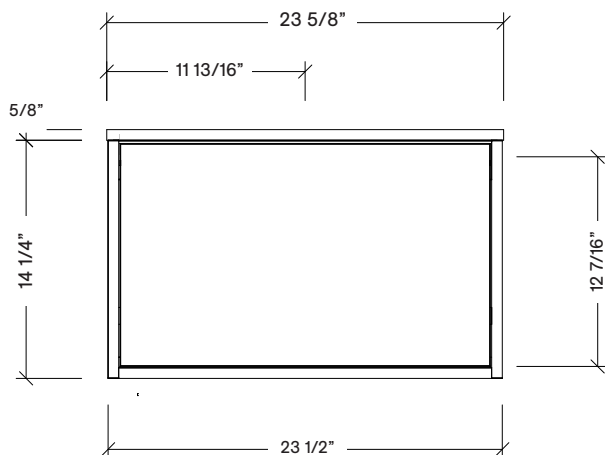

Range	Finn
Mount	Wall
Size (Metric)	600mm
Size Equiv. (Imperial)	24in
SKU	FIN-V-600-C-(Top Sku)-W

TOP DETAILS

Available Tops	
...C-PEA-W	Peak-One Piece Top
...C-QUA-W	Quartz Top-Above Counter Sink
...C-QUU-W	Quartz Top-Undermount Sink
...C-X-W	No Top

NOTES

Revision	1
Date	December 14, 2023 10:22 AM

DIMENSIONS ARE NOMINAL ONLY
AND SUBJECT TO CHANGE AT ANY TIME.
DO NOT SCALE DRAWINGS.
INSTALLER TO CONFIRM ALL
DIMENSIONS

Copyright ©

Timberline

300 Industrial Drive
Redwood Falls MN 56283
sales.usa@timberlinebp.com
www.timberlinebp.com

Range	Finn
Mount	Wall
Size (Metric)	600mm
Size Equiv. (Imperial)	24in
SKU	FIN-V-600-C-(Top Sku)-W

TOP DETAILS

Available Tops	
...C-CRE-W	Crest-One Piece Top

NOTES

Revision	1
Date	December 14, 2023 10:22 AM

DIMENSIONS ARE NOMINAL ONLY
AND SUBJECT TO CHANGE AT ANY TIME.
DO NOT SCALE DRAWINGS.
INSTALLER TO CONFIRM ALL
DIMENSIONS

Copyright ©

Timberline

300 Industrial Drive
Redwood Falls MN 56283
sales.usa@timberlinebp.com
www.timberlinebp.com