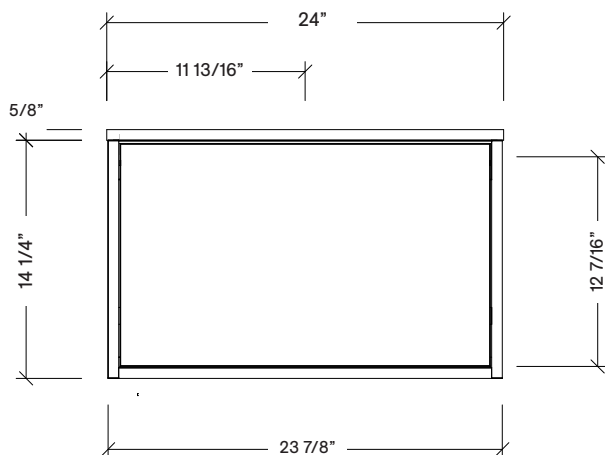

Range	Finn
Mount	Wall
Size (Metric)	600mm
Size Equiv. (Imperial)	24in
SKU	FIN-V-600-C-(Top Sku)-W

TOP DETAILS

Available Tops	
...C-PEA-W	Peak-One Piece Top
...C-QUA-W	Quartz Top-Above Counter Sink
...C-QUU-W	Quartz Top-Undermount Sink
...C-X-W	No Top

Range	Finn
Mount	Wall
Size (Metric)	600mm
Size Equiv. (Imperial)	24in
SKU	FIN-V-600-C-(Top Sku)-W

TOP DETAILS

Available Tops	
...C-CRE-W	Crest-One Piece Top

NOTES

Revision	1
Date	December 14, 2023 10:22 AM

DIMENSIONS ARE NOMINAL ONLY
AND SUBJECT TO CHANGE AT ANY TIME.
DO NOT SCALE DRAWINGS.
INSTALLER TO CONFIRM ALL
DIMENSIONS

Copyright ©

Timberline

300 Industrial Drive
Redwood Falls MN 56283
sales.usa@timberlinebp.com
www.timberlinebp.com