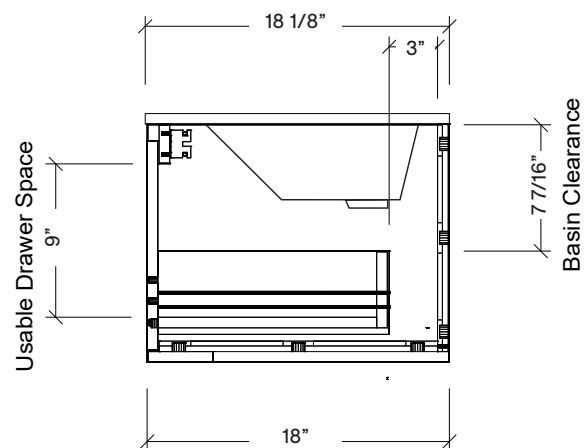

Range	Finn
Mount	Wall
Size (Metric)	600mm
Size Equiv. (Imperial)	24in
SKU	FIN-V-600-C-(Top Sku)-W

TOP DETAILS

Available Tops	
...C-PEA-W	Peak-One Piece Top
...C-QUA-W	Quartz Top-Above Counter Sink
...C-QUU-W	Quartz Top-Undermount Sink
...C-X-W	No Top

Range	Finn
Mount	Wall
Size (Metric)	600mm
Size Equiv. (Imperial)	24in
SKU	FIN-V-600-C-(Top Sku)-W

TOP DETAILS

Available Tops	
...C-CRE-W	Crest-One Piece Top

NOTES

Revision	1
Date	December 14, 2023 10:22 AM

DIMENSIONS ARE NOMINAL ONLY
AND SUBJECT TO CHANGE AT ANY TIME.
DO NOT SCALE DRAWINGS.
INSTALLER TO CONFIRM ALL
DIMENSIONS

Copyright ©

Timberline

300 Industrial Drive
Redwood Falls MN 56283
sales.usa@timberlinebp.com
www.timberlinebp.com