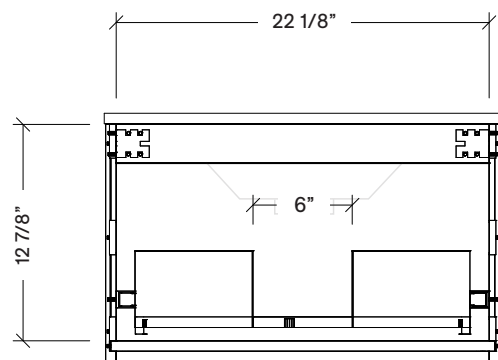

Range	Finn
Mount	Wall
Size (Metric)	600mm
Size Equiv. (Imperial)	24in
SKU	FIN-V-600-C-(Top Sku)-W

TOP DETAILS

Available Tops	
...C-PEA-W	Peak-One Piece Top
...C-QUA-W	Quartz Top-Above Counter Sink
...C-QUU-W	Quartz Top-Undermount Sink
...C-X-W	No Top

Range	Finn
Mount	Wall
Size (Metric)	600mm
Size Equiv. (Imperial)	24in
SKU	FIN-V-600-C-(Top Sku)-W

TOP DETAILS

Available Tops	
...C-CRE-W	Crest-One Piece Top

NOTES

Revision	1
Date	December 14, 2023 10:22 AM

DIMENSIONS ARE NOMINAL ONLY
AND SUBJECT TO CHANGE AT ANY TIME.
DO NOT SCALE DRAWINGS.
INSTALLER TO CONFIRM ALL
DIMENSIONS

Copyright ©

Timberline

300 Industrial Drive
Redwood Falls MN 56283
sales.usa@timberlinebp.com
www.timberlinebp.com