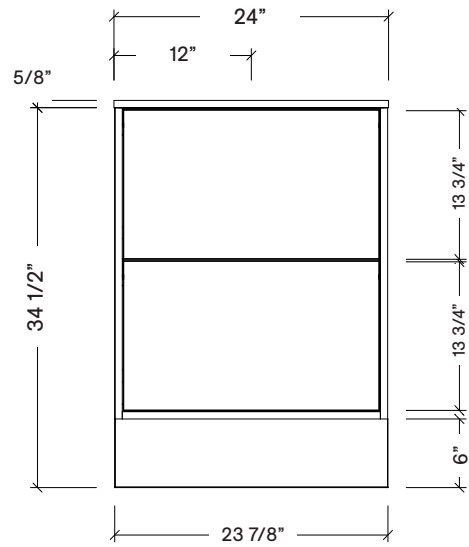

Legs available, take place of toekick.

Range	Finn
Mount	Floor
Size (Metric)	600mm
Size Equiv. (Imperial)	24in
SKU	FIN-V-600-C-(Top Sku)-F

TOP DETAILS

Available Tops	
...C-PEA-F	Peak-One Piece Top
...C-QUA-F	Quartz Top-Above Counter Sink
...C-QUU-F	Quartz Top-Undermount Sink
...C-X-F	No Top

NOTES

Revision	1
Date	December 14, 2023 10:22 AM

DIMENSIONS ARE NOMINAL ONLY
AND SUBJECT TO CHANGE AT ANY TIME.
DO NOT SCALE DRAWINGS.
INSTALLER TO CONFIRM ALL
DIMENSIONS

Copyright ©

Timberline

300 Industrial Drive
Redwood Falls MN 56283
sales.usa@timberlinebp.com
www.timberlinebp.com

Legs available, take place of toekick.

Range	Finn
Mount	Floor
Size (Metric)	600mm
Size Equiv. (Imperial)	24in
SKU	FIN-V-600-C-(Top Sku)-F

TOP DETAILS

Available Tops	
...C-CRE-F	Crest-One Piece Top

NOTES

Revision	1
Date	December 14, 2023 10:22 AM

DIMENSIONS ARE NOMINAL ONLY
AND SUBJECT TO CHANGE AT ANY TIME.
DO NOT SCALE DRAWINGS.
INSTALLER TO CONFIRM ALL
DIMENSIONS

Copyright ©

Timberline

300 Industrial Drive
Redwood Falls MN 56283
sales.usa@timberlinebp.com
www.timberlinebp.com