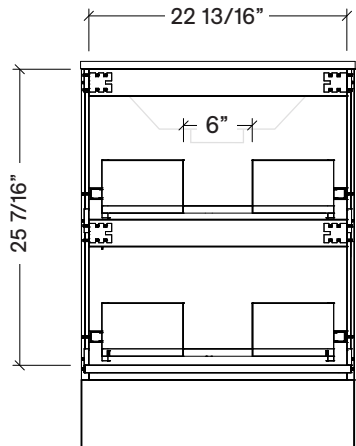

Legs available, take place of toekick.

Range	Finn
Mount	Floor
Size (Metric)	600mm
Size Equiv. (Imperial)	24in
SKU	FIN-V-600-C-(Top Sku)-F

TOP DETAILS

Available Tops	
...C-PEA-F	Peak-One Piece Top
...C-QUA-F	Quartz Top-Above Counter Sink
...C-QUU-F	Quartz Top-Undermount Sink
...C-X-F	No Top

NOTES

Revision	1
Date	December 14, 2023 10:22 AM

DIMENSIONS ARE NOMINAL ONLY
AND SUBJECT TO CHANGE AT ANY TIME.
DO NOT SCALE DRAWINGS.
INSTALLER TO CONFIRM ALL
DIMENSIONS

Copyright ©

Timberline

300 Industrial Drive
Redwood Falls MN 56283
sales.usa@timberlinebp.com
www.timberlinebp.com

Legs available, take place of toekick.

Range	Finn
Mount	Floor
Size (Metric)	600mm
Size Equiv. (Imperial)	24in
SKU	FIN-V-600-C-(Top Sku)-F

TOP DETAILS

Available Tops	
...C-CRE-F	Crest-One Piece Top

NOTES

Revision	1
Date	December 14, 2023 10:22 AM

DIMENSIONS ARE NOMINAL ONLY
AND SUBJECT TO CHANGE AT ANY TIME.
DO NOT SCALE DRAWINGS.
INSTALLER TO CONFIRM ALL
DIMENSIONS

Copyright ©

Timberline

300 Industrial Drive
Redwood Falls MN 56283
sales.usa@timberlinebp.com
www.timberlinebp.com