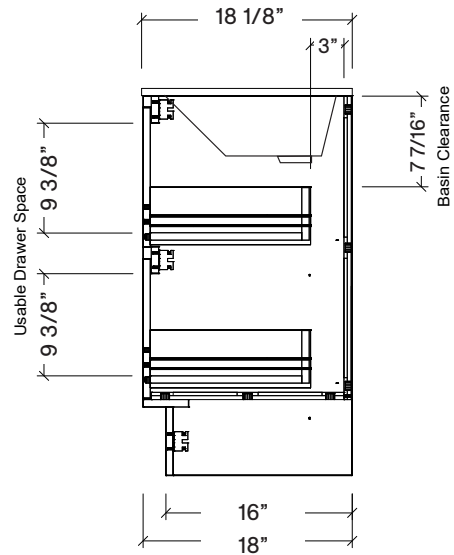

Legs available, take place of toekick.

Range	Finn
Mount	Floor
Size (Metric)	600mm
Size Equiv. (Imperial)	24in
SKU	FIN-V-600-C-(Top Sku)-F

TOP DETAILS

Available Tops	
...C-PEA-F	Peak-One Piece Top
...C-QUA-F	Quartz Top-Above Counter Sink
...C-QUU-F	Quartz Top-Undermount Sink
...C-X-F	No Top

NOTES

Revision	1
Date	December 14, 2023 10:22 AM

DIMENSIONS ARE NOMINAL ONLY
AND SUBJECT TO CHANGE AT ANY TIME.
DO NOT SCALE DRAWINGS.
INSTALLER TO CONFIRM ALL
DIMENSIONS

Copyright ©

Timberline

300 Industrial Drive
Redwood Falls MN 56283
sales.usa@timberlinebp.com
www.timberlinebp.com

Legs available, take place of toekick.

Range	Finn
Mount	Floor
Size (Metric)	600mm
Size Equiv. (Imperial)	24in
SKU	FIN-V-600-C-(Top Sku)-F

TOP DETAILS

Available Tops	
...C-CRE-F	Crest-One Piece Top

NOTES

Revision	1
Date	December 14, 2023 10:22 AM

DIMENSIONS ARE NOMINAL ONLY
AND SUBJECT TO CHANGE AT ANY TIME.
DO NOT SCALE DRAWINGS.
INSTALLER TO CONFIRM ALL
DIMENSIONS

Copyright ©

Timberline

300 Industrial Drive
Redwood Falls MN 56283
sales.usa@timberlinebp.com
www.timberlinebp.com