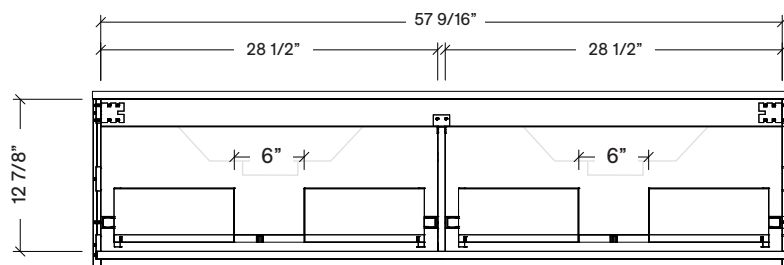

Range	Finn
Mount	Wall
Size (Metric)	1500mm
Size Equiv. (Imperial)	60in
SKU	FIN-V-1500-D-(Top Sku)-W

TOP DETAILS

Available Tops	
...C-PEA-W	Peak-One Piece Top
...C-QUA-W	Quartz Top-Above Counter Sink
...C-QUU-W	Quartz Top-Undermount Sink
...C-X-W	No Top

NOTES

Revision	1
Date	December 14, 2023 11:17 AM

DIMENSIONS ARE NOMINAL ONLY
AND SUBJECT TO CHANGE AT ANY TIME.
DO NOT SCALE DRAWINGS.
INSTALLER TO CONFIRM ALL
DIMENSIONS

Copyright ©

Timberline

300 Industrial Drive
Redwood Falls MN 56283
sales.usa@timberlinebp.com
www.timberlinebp.com

Range	Finn
Mount	Wall
Size (Metric)	1500mm
Size Equiv. (Imperial)	60in
SKU	FIN-V-1500-D-(Top Sku)-W

TOP DETAILS

Available Tops	
...C-CRE-W	Crest-One Piece Top

NOTES

Revision	1
Date	December 14, 2023 11:17 AM

DIMENSIONS ARE NOMINAL ONLY
AND SUBJECT TO CHANGE AT ANY TIME.
DO NOT SCALE DRAWINGS.
INSTALLER TO CONFIRM ALL
DIMENSIONS

Copyright ©

Timberline

300 Industrial Drive
Redwood Falls MN 56283
sales.usa@timberlinebp.com
www.timberlinebp.com