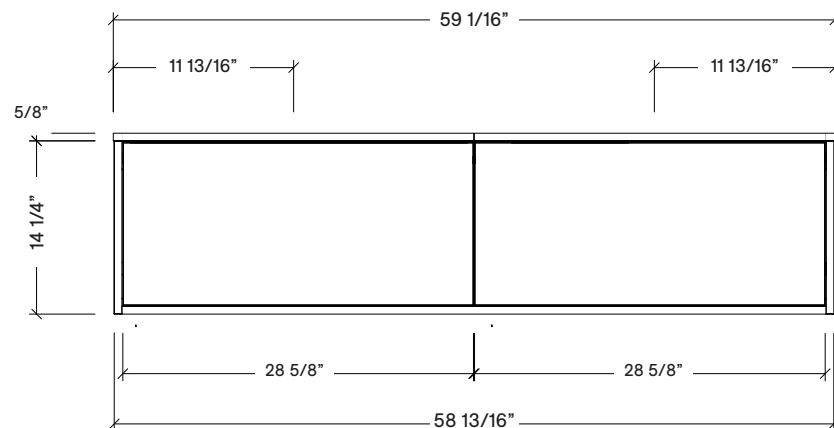

Range	Finn
Mount	Wall
Size (Metric)	1500mm
Size Equiv. (Imperial)	60in
SKU	FIN-V-1500-D-(Top Sku)-W

TOP DETAILS

Available Tops	
...C-PEA-W	Peak-One Piece Top
...C-QUA-W	Quartz Top-Above Counter Sink
...C-QUU-W	Quartz Top-Undermount Sink
...C-X-W	No Top

NOTES

Revision	1
Date	December 14, 2023 11:17 AM

DIMENSIONS ARE NOMINAL ONLY
AND SUBJECT TO CHANGE AT ANY TIME.
DO NOT SCALE DRAWINGS.
INSTALLER TO CONFIRM ALL
DIMENSIONS

Copyright ©

Timberline

300 Industrial Drive
Redwood Falls MN 56283
sales.usa@timberlinebp.com
www.timberlinebp.com

Range	Finn
Mount	Wall
Size (Metric)	1500mm
Size Equiv. (Imperial)	60in
SKU	FIN-V-1500-D-(Top Sku)-W

TOP DETAILS

Available Tops	
...C-CRE-W	Crest-One Piece Top

NOTES

Revision	1
Date	December 14, 2023 11:17 AM

DIMENSIONS ARE NOMINAL ONLY
AND SUBJECT TO CHANGE AT ANY TIME.
DO NOT SCALE DRAWINGS.
INSTALLER TO CONFIRM ALL
DIMENSIONS

Copyright ©

Timberline

300 Industrial Drive
Redwood Falls MN 56283
sales.usa@timberlinebp.com
www.timberlinebp.com