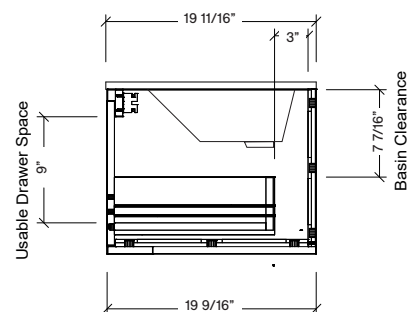

Range	Finn
Mount	Wall
Size (Metric)	1500mm
Size Equiv. (Imperial)	60in
SKU	FIN-V-1500-D-(Top Sku)-W

TOP DETAILS

Available Tops	
...C-PEA-W	Peak-One Piece Top
...C-QUA-W	Quartz Top-Above Counter Sink
...C-QUU-W	Quartz Top-Undermount Sink
...C-X-W	No Top

NOTES

Revision	1
Date	December 14, 2023 11:17 AM

DIMENSIONS ARE NOMINAL ONLY
AND SUBJECT TO CHANGE AT ANY TIME.
DO NOT SCALE DRAWINGS.
INSTALLER TO CONFIRM ALL
DIMENSIONS

Copyright ©

Timberline

300 Industrial Drive
Redwood Falls MN 56283
sales.usa@timberlinebp.com
www.timberlinebp.com

Range	Finn
Mount	Wall
Size (Metric)	1500mm
Size Equiv. (Imperial)	60in
SKU	FIN-V-1500-D-(Top Sku)-W

TOP DETAILS

Available Tops	
...C-CRE-W	Crest-One Piece Top

NOTES

Revision	1
Date	December 14, 2023 11:17 AM

DIMENSIONS ARE NOMINAL ONLY
AND SUBJECT TO CHANGE AT ANY TIME.
DO NOT SCALE DRAWINGS.
INSTALLER TO CONFIRM ALL
DIMENSIONS

Copyright ©

Timberline

300 Industrial Drive
Redwood Falls MN 56283
sales.usa@timberlinebp.com
www.timberlinebp.com