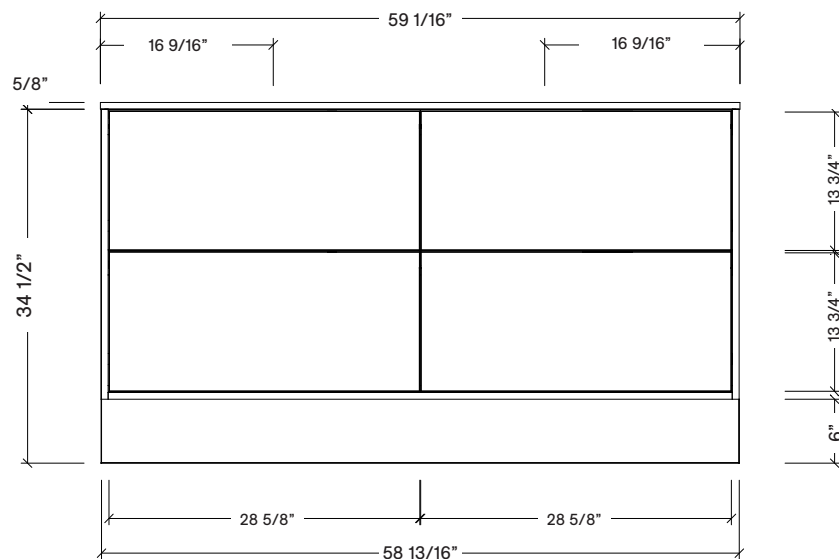

Legs available, take place of toekick.

Range	Finn
Mount	Floor
Size (Metric)	1500mm
Size Equiv. (Imperial)	60in
SKU	FIN-V-1500-D-(Top Sku)-F

TOP DETAILS

Available Tops	
...C-PEA-F	Peak-One Piece Top
...C-QUA-F	Quartz Top-Above Counter Sink
...C-QUU-F	Quartz Top-Undermount Sink
...C-X-F	No Top

Range	Finn
Mount	Wall
Size (Metric)	1500mm
Size Equiv. (Imperial)	60in
SKU	FIN-V-1500-D-(Top Sku)-F

TOP DETAILS

Available Tops	
...C-CRE-F	Crest-One Piece Top

NOTES

Revision	1
Date	December 14, 2023 11:17 AM

DIMENSIONS ARE NOMINAL ONLY
AND SUBJECT TO CHANGE AT ANY TIME.
DO NOT SCALE DRAWINGS.
INSTALLER TO CONFIRM ALL
DIMENSIONS

Copyright ©

Timberline

300 Industrial Drive
Redwood Falls MN 56283
sales.usa@timberlinebp.com
www.timberlinebp.com