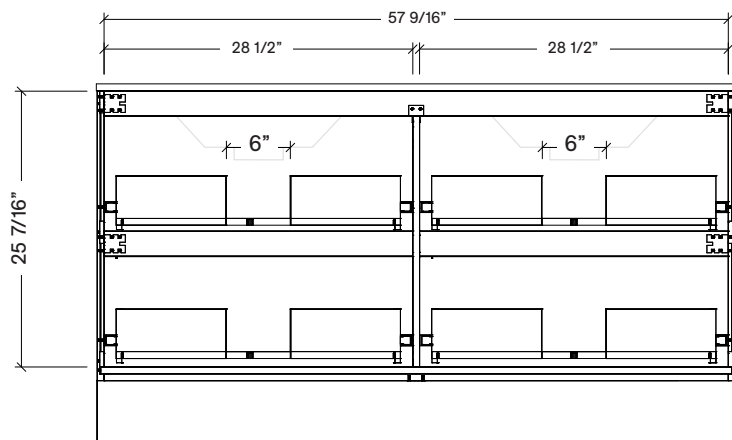

Legs available, take place of toekick.

Range	Finn
Mount	Floor
Size (Metric)	1500mm
Size Equiv. (Imperial)	60in
SKU	FIN-V-1500-D-(Top Sku)-F

TOP DETAILS

Available Tops	
...C-PEA-F	Peak-One Piece Top
...C-QUA-F	Quartz Top-Above Counter Sink
...C-QUU-F	Quartz Top-Undermount Sink
...C-X-F	No Top

Range	Finn
Mount	Wall
Size (Metric)	1500mm
Size Equiv. (Imperial)	60in
SKU	FIN-V-1500-D-(Top Sku)-F

TOP DETAILS

Available Tops	
...C-CRE-F	Crest-One Piece Top

NOTES

Revision	1
Date	December 14, 2023 11:17 AM

DIMENSIONS ARE NOMINAL ONLY
AND SUBJECT TO CHANGE AT ANY TIME.
DO NOT SCALE DRAWINGS.
INSTALLER TO CONFIRM ALL
DIMENSIONS

Copyright ©

Timberline

300 Industrial Drive
Redwood Falls MN 56283
sales.usa@timberlinebp.com
www.timberlinebp.com