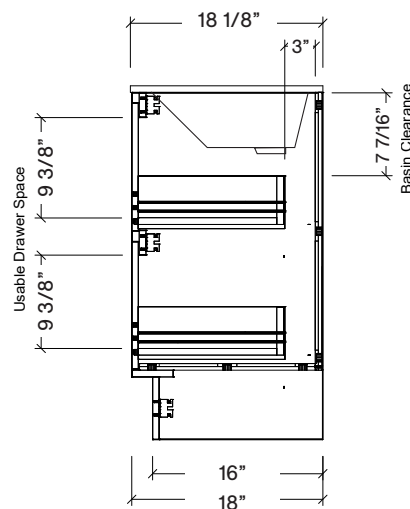

Legs available, take place of toekick.

Range	Finn
Mount	Floor
Size (Metric)	1500mm
Size Equiv. (Imperial)	60in
SKU	FIN-V-1500-D-(Top Sku)-F

TOP DETAILS

Available Tops	
...C-PEA-F	Peak-One Piece Top
...C-QUA-F	Quartz Top-Above Counter Sink
...C-QUU-F	Quartz Top-Undermount Sink
...C-X-F	No Top

Range	Finn
Mount	Wall
Size (Metric)	1500mm
Size Equiv. (Imperial)	60in
SKU	FIN-V-1500-D-(Top Sku)-F

TOP DETAILS

Available Tops	
...C-CRE-F	Crest-One Piece Top

NOTES

Revision	1
Date	December 14, 2023 11:17 AM

DIMENSIONS ARE NOMINAL ONLY
AND SUBJECT TO CHANGE AT ANY TIME.
DO NOT SCALE DRAWINGS.
INSTALLER TO CONFIRM ALL
DIMENSIONS

Copyright ©

Timberline

300 Industrial Drive
Redwood Falls MN 56283
sales.usa@timberlinebp.com
www.timberlinebp.com