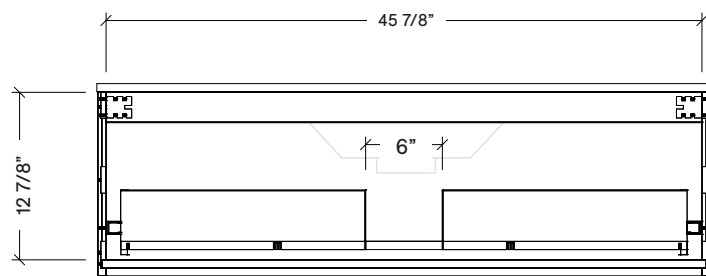

Range	Finn
Mount	Wall
Size (Metric)	1200mm
Size Equiv. (Imperial)	48in
SKU	FIN-V-1200-C-(Top Sku)-W

# Timberline

300 Industrial Drive  
Redwood Falls MN 56283  
sales.usa@timberlinebp.com  
www.timberlinebp.com

Range	Finn
Mount	Wall
Size (Metric)	1200mm
Size Equiv. (Imperial)	48in
SKU	FIN-V-1200-C-(Top Sku)-W

#### NOTES

Revision	1
Date	December 14, 2023 10:52 AM

DIMENSIONS ARE NOMINAL ONLY  
AND SUBJECT TO CHANGE AT ANY TIME.  
DO NOT SCALE DRAWINGS.  
INSTALLER TO CONFIRM ALL  
DIMENSIONS

Copyright ©

Left or right hand drawers available.