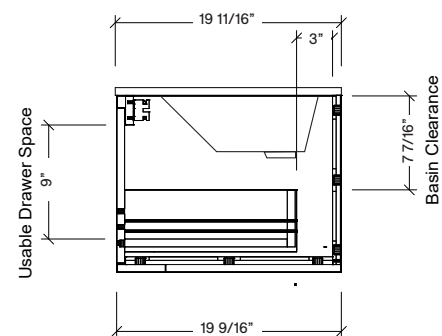

Range	Finn
Mount	Wall
Size (Metric)	1200mm
Size Equiv. (Imperial)	48in
SKU	FIN-V-1200-C-(Top Sku)-W

#### TOP DETAILS

Available Tops	
...C-PEA-W	Peak-One Piece Top
...C-QUA-W	Quartz Top-Above Counter Sink
...C-QUU-W	Quartz Top-Undermount Sink
...C-X-W	No Top

#### NOTES

Revision	1
Date	December 14, 2023 10:52 AM

DIMENSIONS ARE NOMINAL ONLY  
AND SUBJECT TO CHANGE AT ANY TIME.  
DO NOT SCALE DRAWINGS.  
INSTALLER TO CONFIRM ALL  
DIMENSIONS

Copyright ©

# Timberline

300 Industrial Drive  
Redwood Falls MN 56283  
sales.usa@timberlinebp.com  
www.timberlinebp.com

Range	Finn
Mount	Wall
Size (Metric)	1200mm
Size Equiv. (Imperial)	48in
SKU	FIN-V-1200-C-(Top Sku)-W