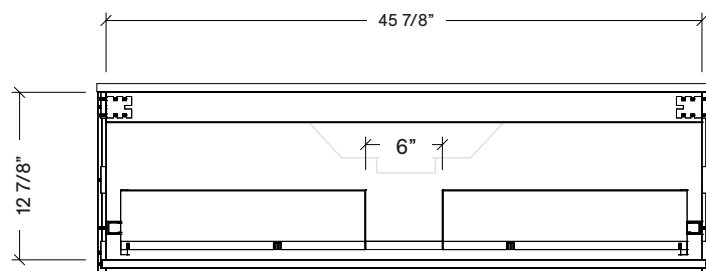

Range	Finn
Mount	Wall
Size (Metric)	1200mm
Size Equiv. (Imperial)	48in
SKU	FIN-V-1200-C-(Top Sku)-W

#### TOP DETAILS

Available Tops	
...C-PEA-W	Peak-One Piece Top
...C-QUA-W	Quartz Top-Above Counter Sink
...C-QUU-W	Quartz Top-Undermount Sink
...C-X-W	No Top

#### NOTES

Revision	1
Date	December 14, 2023 10:52 AM

DIMENSIONS ARE NOMINAL ONLY  
AND SUBJECT TO CHANGE AT ANY TIME.  
DO NOT SCALE DRAWINGS.  
INSTALLER TO CONFIRM ALL  
DIMENSIONS

Copyright ©

# Timberline

300 Industrial Drive  
Redwood Falls MN 56283  
sales.usa@timberlinebp.com  
www.timberlinebp.com

Range	Finn
Mount	Wall
Size (Metric)	1200mm
Size Equiv. (Imperial)	48in
SKU	FIN-V-1200-C-(Top Sku)-W