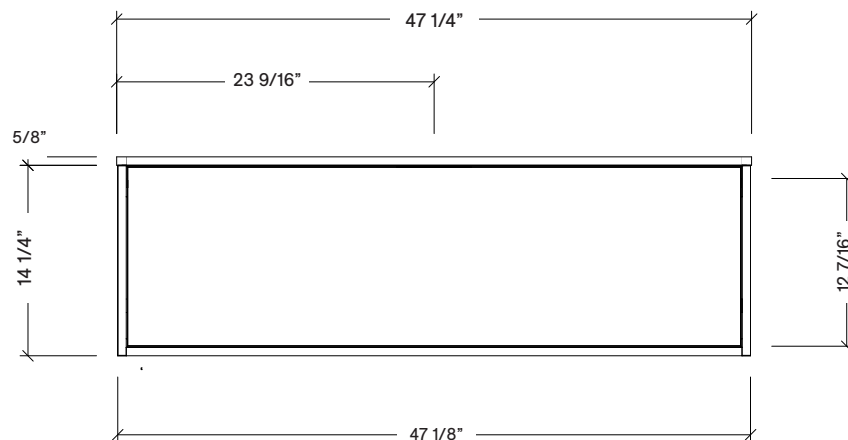

Range	Finn
Mount	Wall
Size (Metric)	1200mm
Size Equiv. (Imperial)	48in
SKU	FIN-V-1200-C-(Top Sku)-W

# Timberline

300 Industrial Drive  
Redwood Falls MN 56283  
sales.usa@timberlinebp.com  
www.timberlinebp.com

Range	Finn
Mount	Wall
Size (Metric)	1200mm
Size Equiv. (Imperial)	48in
SKU	FIN-V-1200-C-(Top Sku)-W

#### NOTES

Revision	1
Date	December 14, 2023 10:52 AM

DIMENSIONS ARE NOMINAL ONLY  
AND SUBJECT TO CHANGE AT ANY TIME.  
DO NOT SCALE DRAWINGS.  
INSTALLER TO CONFIRM ALL  
DIMENSIONS

Copyright ©

Left or right hand drawers available.