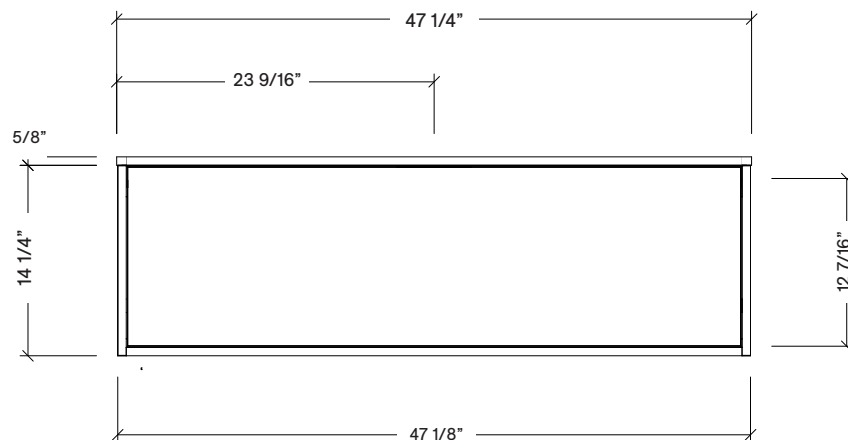

Range	Finn
Mount	Wall
Size (Metric)	1200mm
Size Equiv. (Imperial)	48in
SKU	FIN-V-1200-C-(Top Sku)-W

#### TOP DETAILS

Available Tops	
...C-PEA-W	Peak-One Piece Top
...C-QUA-W	Quartz Top-Above Counter Sink
...C-QUU-W	Quartz Top-Undermount Sink
...C-X-W	No Top

#### NOTES

Revision	1
Date	December 14, 2023 10:52 AM

DIMENSIONS ARE NOMINAL ONLY  
AND SUBJECT TO CHANGE AT ANY TIME.  
DO NOT SCALE DRAWINGS.  
INSTALLER TO CONFIRM ALL  
DIMENSIONS

Copyright ©

# Timberline

300 Industrial Drive  
Redwood Falls MN 56283  
sales.usa@timberlinebp.com  
www.timberlinebp.com

Range	Finn
Mount	Wall
Size (Metric)	1200mm
Size Equiv. (Imperial)	48in
SKU	FIN-V-1200-C-(Top Sku)-W