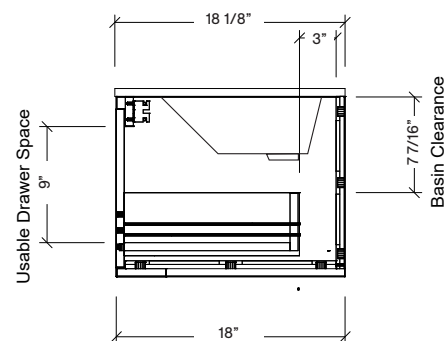

Range	Finn
Mount	Wall
Size (Metric)	1200mm
Size Equiv. (Imperial)	48in
SKU	FIN-V-1200-C-(Top Sku)-W

# Timberline

300 Industrial Drive  
Redwood Falls MN 56283  
sales.usa@timberlinebp.com  
www.timberlinebp.com

Range	Finn
Mount	Wall
Size (Metric)	1200mm
Size Equiv. (Imperial)	48in
SKU	FIN-V-1200-C-(Top Sku)-W

#### NOTES

Revision	1
Date	December 14, 2023 10:52 AM

DIMENSIONS ARE NOMINAL ONLY  
AND SUBJECT TO CHANGE AT ANY TIME.  
DO NOT SCALE DRAWINGS.  
INSTALLER TO CONFIRM ALL  
DIMENSIONS

Copyright ©

Left or right hand drawers available.