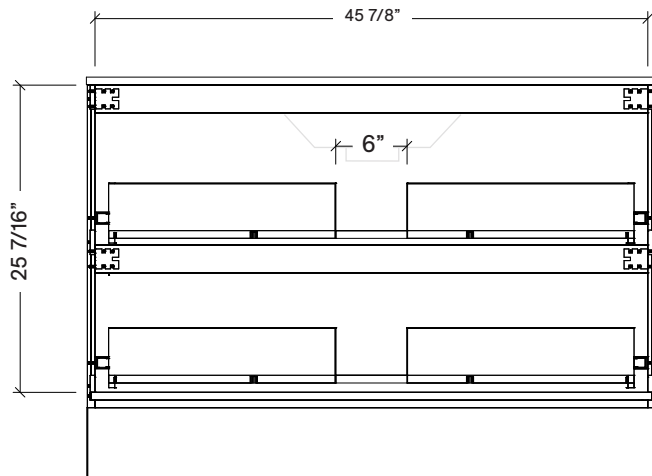

Legs available, take place of toekick.

Range	Finn
Mount	Floor
Size (Metric)	1200mm
Size Equiv. (Imperial)	48in
SKU	FIN-V-1200-C-(Top Sku)-F

#### NOTES

Revision	1
Date	December 14, 2023 10:52 AM

DIMENSIONS ARE NOMINAL ONLY  
AND SUBJECT TO CHANGE AT ANY TIME.  
DO NOT SCALE DRAWINGS.  
INSTALLER TO CONFIRM ALL  
DIMENSIONS

Copyright ©

# Timberline

300 Industrial Drive  
Redwood Falls MN 56283  
sales.usa@timberlinebp.com  
www.timberlinebp.com

Legs available, take place of toekick.

Range	Finn
Mount	Floor
Size (Metric)	1200mm
Size Equiv. (Imperial)	48in
SKU	FIN-V-1200-C-(Top Sku)-F