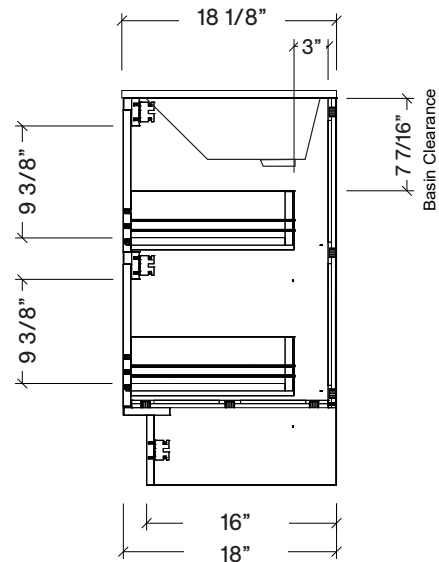

Legs available, take place of toekick.

Range	Finn
Mount	Floor
Size (Metric)	1200mm
Size Equiv. (Imperial)	48in
SKU	FIN-V-1200-C-(Top Sku)-F

#### NOTES

Revision	1
Date	December 14, 2023 10:52 AM

DIMENSIONS ARE NOMINAL ONLY  
AND SUBJECT TO CHANGE AT ANY TIME.  
DO NOT SCALE DRAWINGS.  
INSTALLER TO CONFIRM ALL  
DIMENSIONS

Copyright ©

# Timberline

300 Industrial Drive  
Redwood Falls MN 56283  
sales.usa@timberlinebp.com  
www.timberlinebp.com

Legs available, take place of toekick.

Range	Finn
Mount	Floor
Size (Metric)	1200mm
Size Equiv. (Imperial)	48in
SKU	FIN-V-1200-C-(Top Sku)-F