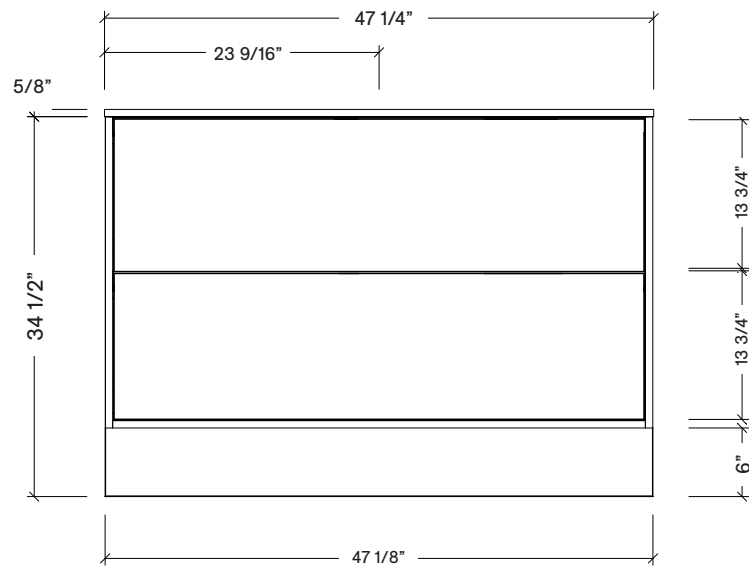

Legs available, take place of toekick.

Range	Finn
Mount	Floor
Size (Metric)	1200mm
Size Equiv. (Imperial)	48in
SKU	FIN-V-1200-C-(Top Sku)-F

#### NOTES

Revision	1
Date	December 14, 2023 10:52 AM

DIMENSIONS ARE NOMINAL ONLY  
AND SUBJECT TO CHANGE AT ANY TIME.  
DO NOT SCALE DRAWINGS.  
INSTALLER TO CONFIRM ALL  
DIMENSIONS

Copyright ©

# Timberline

300 Industrial Drive  
Redwood Falls MN 56283  
sales.usa@timberlinebp.com  
www.timberlinebp.com

Legs available, take place of toekick.

Range	Finn
Mount	Floor
Size (Metric)	1200mm
Size Equiv. (Imperial)	48in
SKU	FIN-V-1200-C-(Top Sku)-F