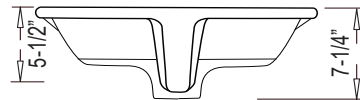

Undermount

WG White Gloss
BAS-477-UND

Images

Drawings

Faucet hole(s) can be behind, offset, or wall mount

Cutout Specs

Material: Ceramic
Cut Out Size: 30 1/4" w x 11" d
Waste Size: 1 1/2" with overflow