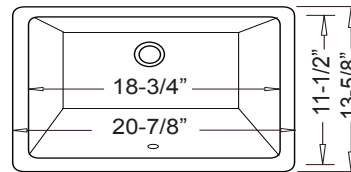

Undermount

WG White Gloss
BAS-477-UND

Images

Drawings

Faucet hole(s) can be behind, offset, or wall mount

Cutout Specs

Material: Ceramic
Cut Out Size: 30 1/4" w x 11" d
Waste Size: 1 1/2" with overflow