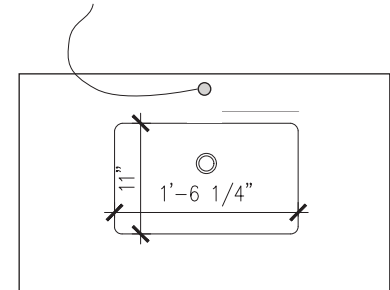

Undermount

WG White Gloss
BAS-477-UND

Images

Drawings

Faucet hole(s) can be behind, offset, or wall mount

Cutout Specs

Material: Ceramic
Cut Out Size: 30 1/4" w x 11" d
Waste Size: 1 1/2" with overflow