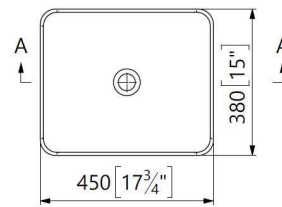

## Square

**WG** White Gloss  
BAS450SQU

Images

Drawings

Faucet hole(s) can be behind, offset, or wall mount

Cutout Specs

**Material:** Mineral Composite  
**Cut Out Size:** 6 1/2"  
**Waste Size:** 1 5/8" without overflow