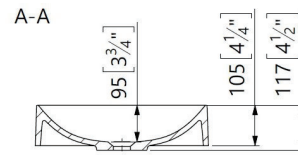

## Square

**WG** White Gloss  
BAS450SQU

Images

Drawings

Faucet hole(s) can be behind, offset, or wall mount

Cutout Specs

**Material:** Mineral Composite  
**Cut Out Size:** 6 1/2"  
**Waste Size:** 1 5/8" without overflow