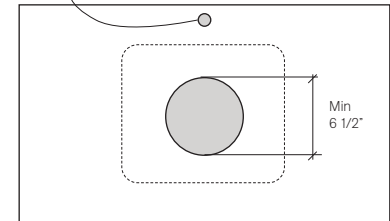

## Square

**WG** White Gloss  
BAS450SQU

Images

Drawings

Faucet hole(s) can be behind, offset, or wall mount

Cutout Specs

**Material:** Mineral Composite  
**Cut Out Size:** 6 1/2"  
**Waste Size:** 1 5/8" without overflow