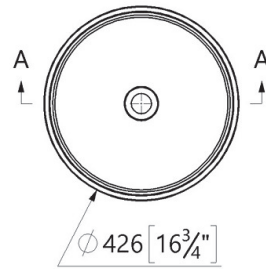

## Round

**WG** White Gloss  
BAS380ROU

Images

Drawings

Faucet hole(s) can be behind, offset, or wall mount

Cutout Specs

**Material:** Mineral Composite  
**Cut Out Size:** 2"-13 3/4"  
**Waste Size:** 1 5/8" without overflow