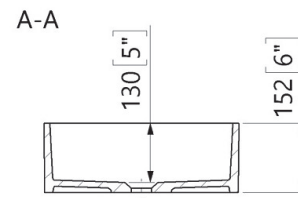

## Round

**WG** White Gloss  
BAS380ROU

Images

Drawings

Faucet hole(s) can be behind, offset, or wall mount

Cutout Specs

**Material:** Mineral Composite  
**Cut Out Size:** 2"-13 3/4"  
**Waste Size:** 1 5/8" without overflow