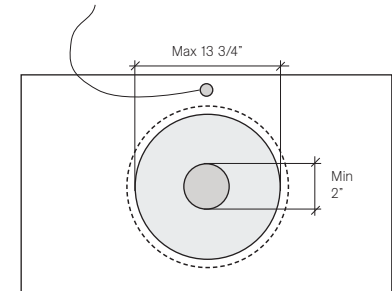

## Round

**WG** White Gloss  
BAS380ROU

Images

Drawings

Faucet hole(s) can be behind, offset, or wall mount

Cutout Specs

**Material:** Mineral Composite  
**Cut Out Size:** 2"-13 3/4"  
**Waste Size:** 1 5/8" without overflow