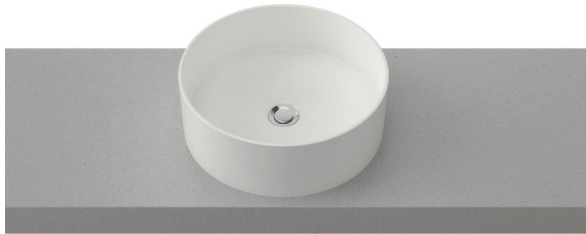

## Round

**WG** White Gloss  
BAS380ROU

Images

Drawings

Faucet hole(s) can be behind, offset, or wall mount

Cutout Specs

**Material:** Mineral Composite  
**Cut Out Size:** 2"-13 3/4"  
**Waste Size:** 1 5/8" without overflow