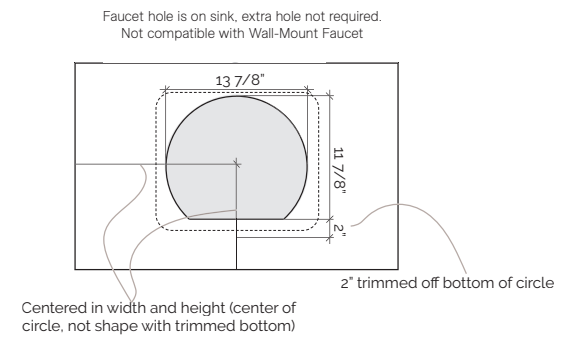

Rectangle

WG White Gloss
BAS500REC

Images

Drawings

Cutout Specs

Material: Mineral Composite
Cut Out Size: 13 7/8" w x 11 7/8" d
Waste Size: 1 5/8" with overflow