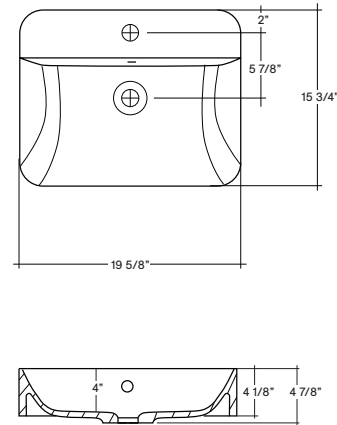

Rectangle

WG White Gloss
BAS500REC

Images

Drawings

Cutout Specs

Material: Mineral Composite
Cut Out Size: 13 7/8" w x 11 7/8" d
Waste Size: 1 5/8" with overflow