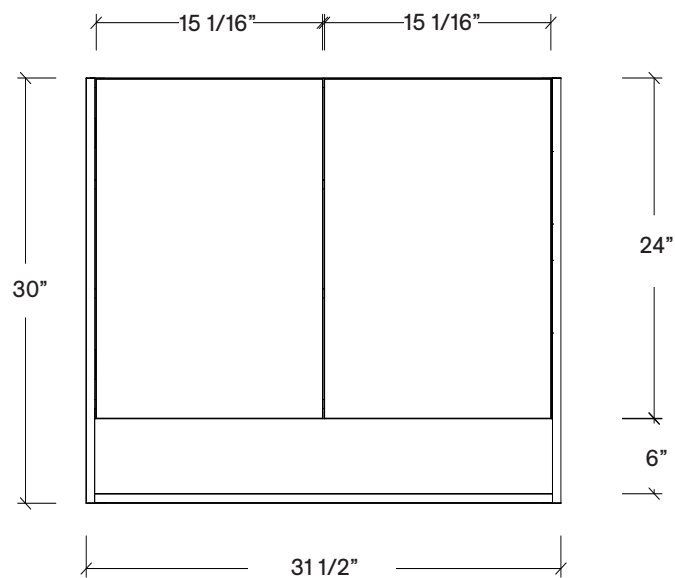

Range	Willow
Mount	Wall
Size (Metric)	800mm
Size Equiv. (Imperial)	32in
SKU	WIL-MC-800-X-X-W

NOTES

Revision	1
Date	September 14, 2023 5:56 PM

DIMENSIONS ARE NOMINAL ONLY
AND SUBJECT TO CHANGE AT ANY TIME.
DO NOT SCALE DRAWINGS.
INSTALLER TO CONFIRM ALL
DIMENSIONS