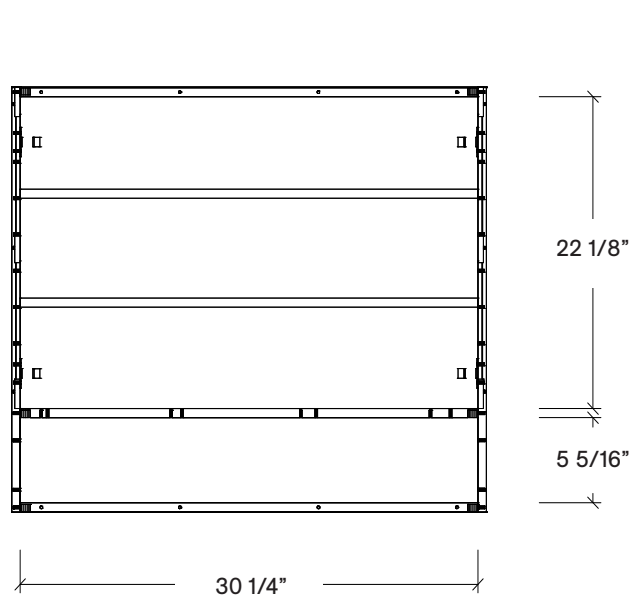

Range	Willow
Mount	Wall
Size (Metric)	800mm
Size Equiv. (Imperial)	32in
SKU	WIL-MC-800-X-X-W

NOTES

Revision	1
Date	September 14, 2023 5:56 PM

DIMENSIONS ARE NOMINAL ONLY
AND SUBJECT TO CHANGE AT ANY TIME.
DO NOT SCALE DRAWINGS.
INSTALLER TO CONFIRM ALL
DIMENSIONS