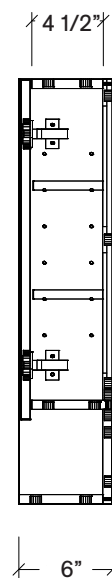

Range	Willow
Mount	Wall
Size (Metric)	800mm
Size Equiv. (Imperial)	32in
SKU	WIL-MC-800-X-X-W

NOTES

Revision	1
Date	September 14, 2023 5:56 PM

DIMENSIONS ARE NOMINAL ONLY
AND SUBJECT TO CHANGE AT ANY TIME.
DO NOT SCALE DRAWINGS.
INSTALLER TO CONFIRM ALL
DIMENSIONS