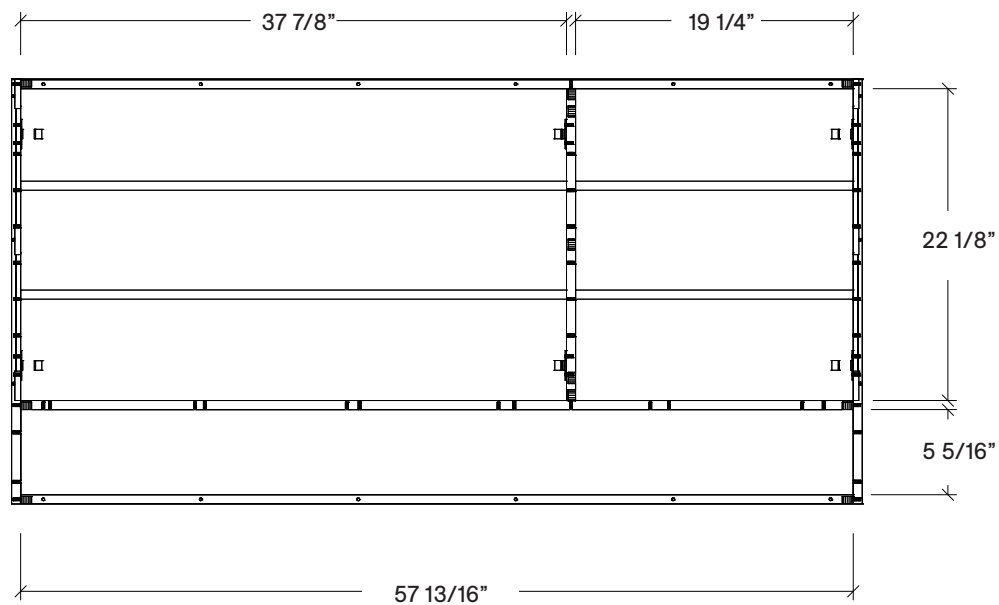

Range	Willow
Mount	Wall
Size (Metric)	1500mm
Size Equiv. (Imperial)	60in
SKU	WIL-MC-1500-X-X-W

NOTES

Revision	1
Date	September 14, 2023 5:56 PM

DIMENSIONS ARE NOMINAL ONLY
AND SUBJECT TO CHANGE AT ANY TIME.
DO NOT SCALE DRAWINGS.
INSTALLER TO CONFIRM ALL
DIMENSIONS