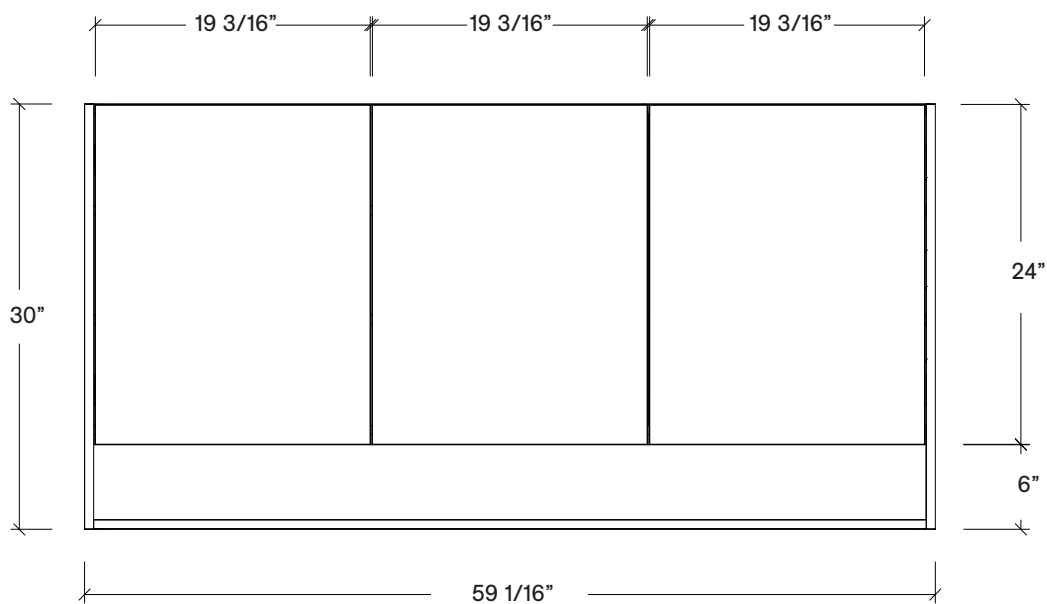

Range	Willow
Mount	Wall
Size (Metric)	1500mm
Size Equiv. (Imperial)	60in
SKU	WIL-MC-1500-X-X-W

NOTES

Revision	1
Date	September 14, 2023 5:56 PM

DIMENSIONS ARE NOMINAL ONLY
AND SUBJECT TO CHANGE AT ANY TIME.
DO NOT SCALE DRAWINGS.
INSTALLER TO CONFIRM ALL
DIMENSIONS