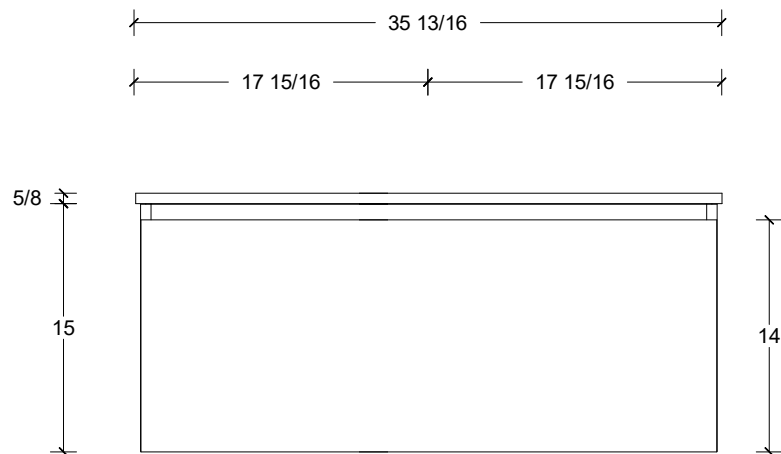

Range	Wells
Mount	Wall
Size (Metric)	900mm
Size Equiv. (Imperial)	36in
SKU	WEL-V-900-C-(Top Sku)-W

TOP DETAILS

Available Tops	
...C-PEA-W	Peak-One Piece Top
...C-QUA-W	Quartz Top-Above Counter Sink
...C-QUU-W	Quartz Top-Undermount Sink
...C-X-W	No Top

Range	Wells
Mount	Wall
Size (Metric)	900mm
Size Equiv. (Imperial)	36in
SKU	WEL-V-900-C-(Top Sku)-W

TOP DETAILS

Available Tops	
...C-CRE-W	Crest-One Piece Top

NOTES

Revision	1
Date	September 14, 2023 3:13 PM

DIMENSIONS ARE NOMINAL ONLY
AND SUBJECT TO CHANGE AT ANY TIME.
DO NOT SCALE DRAWINGS.
INSTALLER TO CONFIRM ALL
DIMENSIONS

Copyright ©

Timberline

300 Industrial Drive
Redwood Falls MN 56283
sales.usa@timberlinebp.com
www.timberlinebp.com