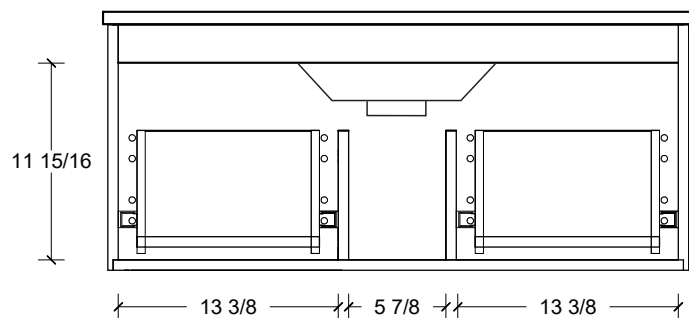

Range	Wells
Mount	Wall
Size (Metric)	900mm
Size Equiv. (Imperial)	36in
SKU	WEL-V-900-C-(Top Sku)-W

TOP DETAILS

Available Tops	
...C-PEA-W	Peak-One Piece Top
...C-QUA-W	Quartz Top-Above Counter Sink
...C-QUU-W	Quartz Top-Undermount Sink
...C-X-W	No Top

Range	Wells
Mount	Wall
Size (Metric)	900mm
Size Equiv. (Imperial)	36in
SKU	WEL-V-900-C-(Top Sku)-W

TOP DETAILS

Available Tops	
...C-CRE-W	Crest-One Piece Top

NOTES

Revision	1
Date	September 14, 2023 3:13 PM

DIMENSIONS ARE NOMINAL ONLY
AND SUBJECT TO CHANGE AT ANY TIME.
DO NOT SCALE DRAWINGS.
INSTALLER TO CONFIRM ALL
DIMENSIONS

Copyright ©

Timberline

300 Industrial Drive
Redwood Falls MN 56283
sales.usa@timberlinebp.com
www.timberlinebp.com