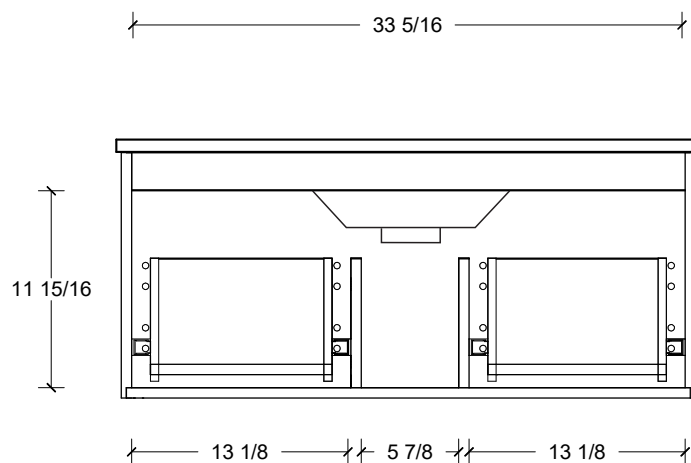

Range	Wells
Mount	Wall
Size (Metric)	900mm
Size Equiv. (Imperial)	36in
SKU	WEL-V-900-C-(Top Sku)-W

TOP DETAILS

Available Tops	
...C-PEA-W	Peak-One Piece Top
...C-QUA-W	Quartz Top-Above Counter Sink
...C-QUU-W	Quartz Top-Undermount Sink
...C-X-W	No Top

NOTES

Revision	1
Date	September 14, 2023 3:13 PM

DIMENSIONS ARE NOMINAL ONLY
AND SUBJECT TO CHANGE AT ANY TIME.
DO NOT SCALE DRAWINGS.
INSTALLER TO CONFIRM ALL
DIMENSIONS

Copyright ©

Timberline

300 Industrial Drive
Redwood Falls MN 56283
sales.usa@timberlinebp.com
www.timberlinebp.com

Range	Wells
Mount	Wall
Size (Metric)	900mm
Size Equiv. (Imperial)	36in
SKU	WEL-V-900-C-(Top Sku)-W

TOP DETAILS

Available Tops	
...C-CRE-W	Crest-One Piece Top

NOTES

Revision	1
Date	September 14, 2023 3:13 PM