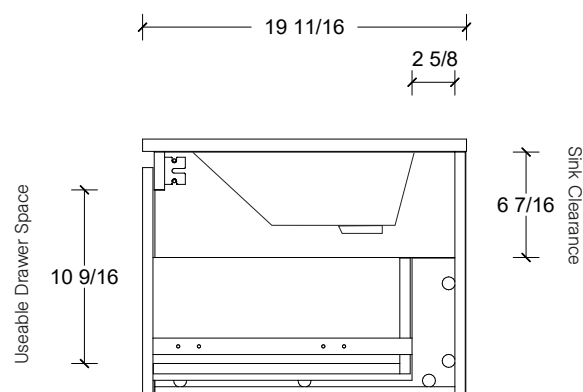

Range	Wells
Mount	Wall
Size (Metric)	900mm
Size Equiv. (Imperial)	36in
SKU	WEL-V-900-C-(Top Sku)-W

TOP DETAILS

Available Tops	
...C-PEA-W	Peak-One Piece Top
...C-QUA-W	Quartz Top-Above Counter Sink
...C-QUU-W	Quartz Top-Undermount Sink
...C-X-W	No Top

NOTES

Revision	1
Date	September 14, 2023 3:13 PM

DIMENSIONS ARE NOMINAL ONLY
AND SUBJECT TO CHANGE AT ANY TIME.
DO NOT SCALE DRAWINGS.
INSTALLER TO CONFIRM ALL
DIMENSIONS

Copyright ©

Timberline

300 Industrial Drive
Redwood Falls MN 56283
sales.usa@timberlinebp.com
www.timberlinebp.com

Range	Wells
Mount	Wall
Size (Metric)	900mm
Size Equiv. (Imperial)	36in
SKU	WEL-V-900-C-(Top Sku)-W

TOP DETAILS

Available Tops	
...C-CRE-W	Crest-One Piece Top

NOTES

Revision	1
Date	September 14, 2023 3:13 PM

DIMENSIONS ARE NOMINAL ONLY
AND SUBJECT TO CHANGE AT ANY TIME.
DO NOT SCALE DRAWINGS.
INSTALLER TO CONFIRM ALL
DIMENSIONS

Copyright ©

Timberline

300 Industrial Drive
Redwood Falls MN 56283
sales.usa@timberlinebp.com
www.timberlinebp.com