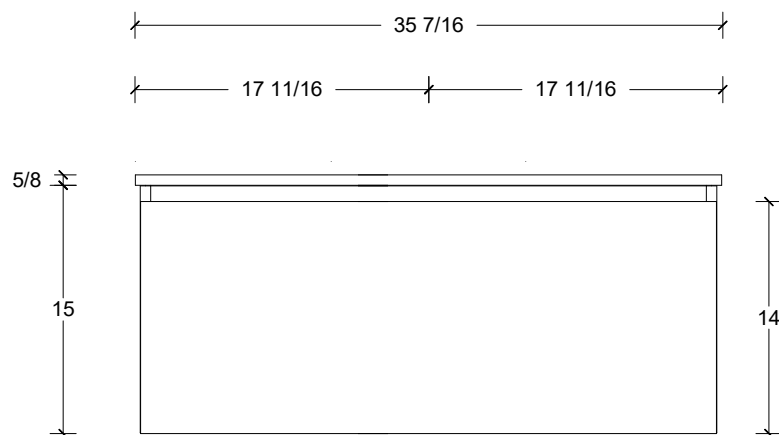

Range	Wells
Mount	Wall
Size (Metric)	900mm
Size Equiv. (Imperial)	36in
SKU	WEL-V-900-C-(Top Sku)-W

TOP DETAILS

Available Tops	
...C-PEA-W	Peak-One Piece Top
...C-QUA-W	Quartz Top-Above Counter Sink
...C-QUU-W	Quartz Top-Undermount Sink
...C-X-W	No Top

NOTES

Revision	1
Date	September 14, 2023 3:13 PM

DIMENSIONS ARE NOMINAL ONLY
AND SUBJECT TO CHANGE AT ANY TIME.
DO NOT SCALE DRAWINGS.
INSTALLER TO CONFIRM ALL
DIMENSIONS

Copyright ©

Timberline

300 Industrial Drive
Redwood Falls MN 56283
sales.usa@timberlinebp.com
www.timberlinebp.com

Range	Wells
Mount	Wall
Size (Metric)	900mm
Size Equiv. (Imperial)	36in
SKU	WEL-V-900-C-(Top Sku)-W

TOP DETAILS

Available Tops	
...C-CRE-W	Crest-One Piece Top

NOTES

Revision	1
Date	September 14, 2023 3:13 PM

DIMENSIONS ARE NOMINAL ONLY
AND SUBJECT TO CHANGE AT ANY TIME.
DO NOT SCALE DRAWINGS.
INSTALLER TO CONFIRM ALL
DIMENSIONS

Copyright ©

Timberline

300 Industrial Drive
Redwood Falls MN 56283
sales.usa@timberlinebp.com
www.timberlinebp.com