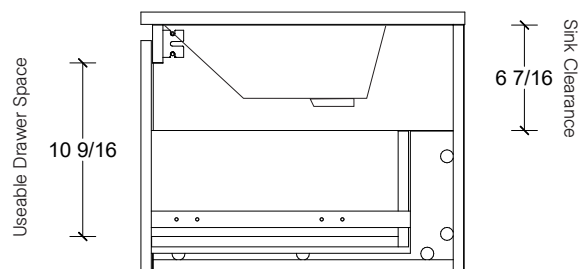

Range	Wells
Mount	Wall
Size (Metric)	900mm
Size Equiv. (Imperial)	36in
SKU	WEL-V-900-C-(Top Sku)-W

TOP DETAILS

Available Tops	
...C-PEA-W	Peak-One Piece Top
...C-QUA-W	Quartz Top-Above Counter Sink
...C-QUU-W	Quartz Top-Undermount Sink
...C-X-W	No Top

Range	Wells
Mount	Wall
Size (Metric)	900mm
Size Equiv. (Imperial)	36in
SKU	WEL-V-900-C-(Top Sku)-W

TOP DETAILS

Available Tops	
...C-CRE-W	Crest-One Piece Top

NOTES

Revision	1
Date	September 14, 2023 3:13 PM

DIMENSIONS ARE NOMINAL ONLY
AND SUBJECT TO CHANGE AT ANY TIME.
DO NOT SCALE DRAWINGS.
INSTALLER TO CONFIRM ALL
DIMENSIONS

Copyright ©

Timberline

300 Industrial Drive
Redwood Falls MN 56283
sales.usa@timberlinebp.com
www.timberlinebp.com