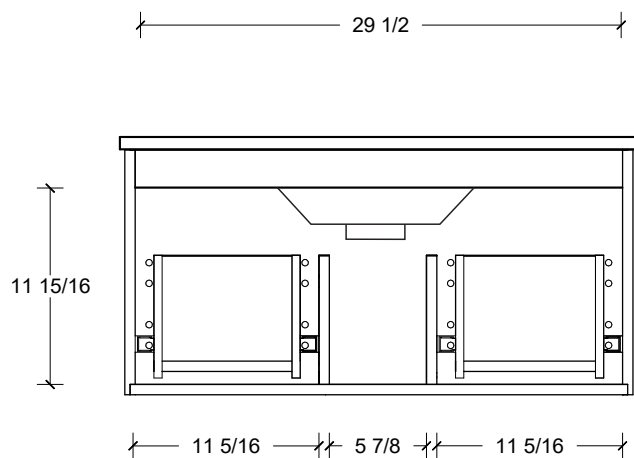

Range	Wells
Mount	Wall
Size (Metric)	800mm
Size Equiv. (Imperial)	32in
SKU	WEL-V-800-C-(Top Sku)-W

TOP DETAILS

Available Tops	
...C-PEA-W	Peak-One Piece Top
...C-QUA-W	Quartz Top-Above Counter Sink
...C-QUU-W	Quartz Top-Undermount Sink
...C-X-W	No Top

NOTES

Revision	1
Date	September 14, 2023 3:13 PM

DIMENSIONS ARE NOMINAL ONLY
AND SUBJECT TO CHANGE AT ANY TIME.
DO NOT SCALE DRAWINGS.
INSTALLER TO CONFIRM ALL
DIMENSIONS

Copyright ©

Timberline

300 Industrial Drive
Redwood Falls MN 56283
sales.usa@timberlinebp.com
www.timberlinebp.com

Useable Drawer Space

Sink Clearance

Range	Wells
Mount	Wall
Size (Metric)	800mm
Size Equiv. (Imperial)	32in
SKU	WEL-V-800-C-(Top Sku)-W

TOP DETAILS

Available Tops	
...C-CRE-W	Crest-One Piece Top

NOTES

Revision	1
Date	September 14, 2023 3:13 PM