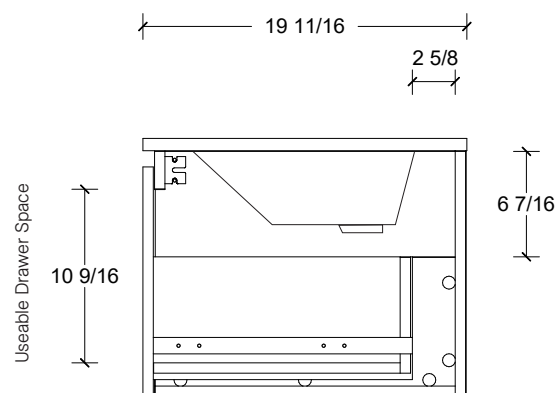

Range	Wells
Mount	Wall
Size (Metric)	800mm
Size Equiv. (Imperial)	32in
SKU	WEL-V-800-C-(Top Sku)-W

TOP DETAILS

Available Tops	
...C-PEA-W	Peak-One Piece Top
...C-QUA-W	Quartz Top-Above Counter Sink
...C-QUU-W	Quartz Top-Undermount Sink
...C-X-W	No Top

NOTES

Revision	1
Date	September 14, 2023 3:13 PM

DIMENSIONS ARE NOMINAL ONLY
AND SUBJECT TO CHANGE AT ANY TIME.
DO NOT SCALE DRAWINGS.
INSTALLER TO CONFIRM ALL
DIMENSIONS

Copyright ©

Timberline

300 Industrial Drive
Redwood Falls MN 56283
sales.usa@timberlinebp.com
www.timberlinebp.com

Useable Drawer Space

Sink Clearance

Range	Wells
Mount	Wall
Size (Metric)	800mm
Size Equiv. (Imperial)	32in
SKU	WEL-V-800-C-(Top Sku)-W

TOP DETAILS

Available Tops	
...C-CRE-W	Crest-One Piece Top

NOTES

Revision	1
Date	September 14, 2023 3:13 PM

DIMENSIONS ARE NOMINAL ONLY
AND SUBJECT TO CHANGE AT ANY TIME.
DO NOT SCALE DRAWINGS.
INSTALLER TO CONFIRM ALL
DIMENSIONS

Copyright ©

Timberline

300 Industrial Drive
Redwood Falls MN 56283
sales.usa@timberlinebp.com
www.timberlinebp.com