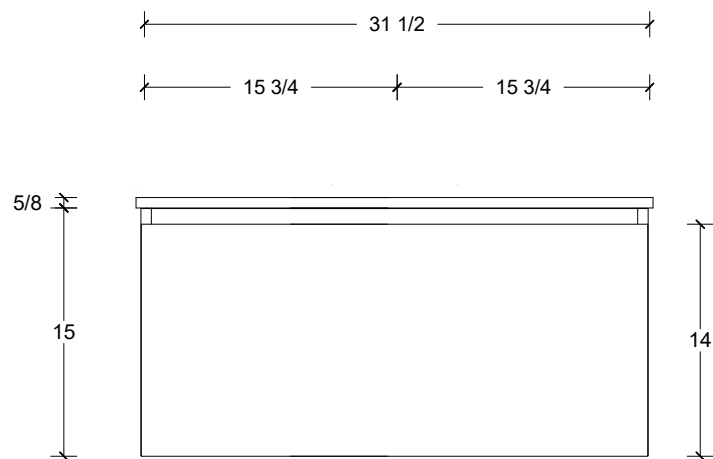

Range	Wells
Mount	Wall
Size (Metric)	800mm
Size Equiv. (Imperial)	32in
SKU	WEL-V-800-C-(Top Sku)-W

TOP DETAILS

Available Tops	
...C-PEA-W	Peak-One Piece Top
...C-QUA-W	Quartz Top-Above Counter Sink
...C-QUU-W	Quartz Top-Undermount Sink
...C-X-W	No Top

NOTES

Revision	1
Date	September 14, 2023 3:13 PM

DIMENSIONS ARE NOMINAL ONLY
AND SUBJECT TO CHANGE AT ANY TIME.
DO NOT SCALE DRAWINGS.
INSTALLER TO CONFIRM ALL
DIMENSIONS

Copyright ©

Timberline

300 Industrial Drive
Redwood Falls MN 56283
sales.usa@timberlinebp.com
www.timberlinebp.com

Useable Drawer Space

Sink Clearance

Range	Wells
Mount	Wall
Size (Metric)	800mm
Size Equiv. (Imperial)	32in
SKU	WEL-V-800-C-(Top Sku)-W

TOP DETAILS

Available Tops	
...C-CRE-W	Crest-One Piece Top

NOTES

Revision	1
Date	September 14, 2023 3:13 PM

DIMENSIONS ARE NOMINAL ONLY
AND SUBJECT TO CHANGE AT ANY TIME.
DO NOT SCALE DRAWINGS.
INSTALLER TO CONFIRM ALL
DIMENSIONS

Copyright ©

Timberline

300 Industrial Drive
Redwood Falls MN 56283
sales.usa@timberlinebp.com
www.timberlinebp.com