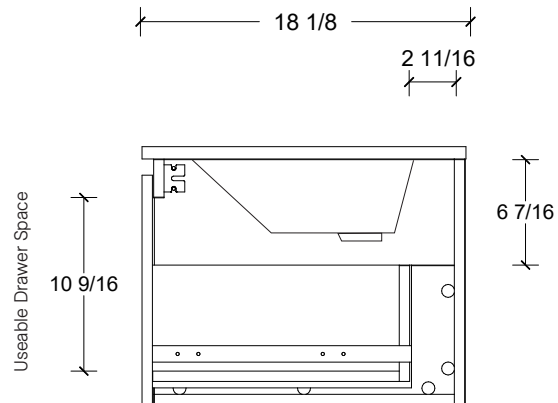

Range	Wells
Mount	Wall
Size (Metric)	1200mm
Size Equiv. (Imperial)	48in
SKU	WEL-V-1200-C-(Top Sku)-W

#### NOTES

Revision	1
Date	September 14, 2023 3:13 PM

DIMENSIONS ARE NOMINAL ONLY  
AND SUBJECT TO CHANGE AT ANY TIME.  
DO NOT SCALE DRAWINGS.  
INSTALLER TO CONFIRM ALL  
DIMENSIONS

Copyright ©

# Timberline

300 Industrial Drive  
Redwood Falls MN 56283  
sales.usa@timberlinebp.com  
www.timberlinebp.com

Range	Wells
Mount	Wall
Size (Metric)	1200mm
Size Equiv. (Imperial)	48in
SKU	WEL-V-1200-C-(Top Sku)-W