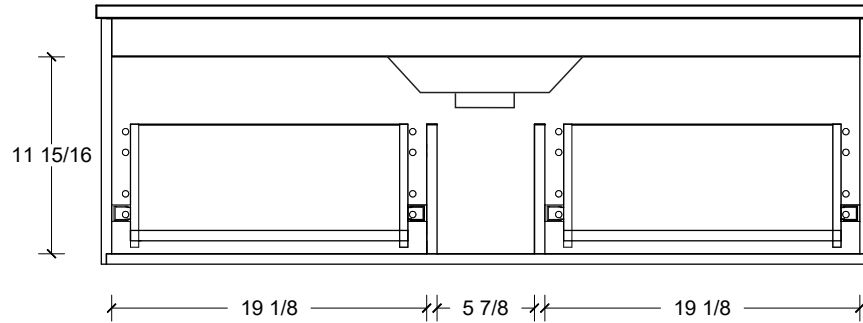

Range	Wells
Mount	Wall
Size (Metric)	1200mm
Size Equiv. (Imperial)	48in
SKU	WEL-V-1200-C-(Top Sku)-W

#### NOTES

Revision	1
Date	September 14, 2023 3:13 PM

DIMENSIONS ARE NOMINAL ONLY  
AND SUBJECT TO CHANGE AT ANY TIME.  
DO NOT SCALE DRAWINGS.  
INSTALLER TO CONFIRM ALL  
DIMENSIONS

Copyright ©

# Timberline

300 Industrial Drive  
Redwood Falls MN 56283  
sales.usa@timberlinebp.com  
www.timberlinebp.com

Range	Wells
Mount	Wall
Size (Metric)	1200mm
Size Equiv. (Imperial)	48in
SKU	WEL-V-1200-C-(Top Sku)-W