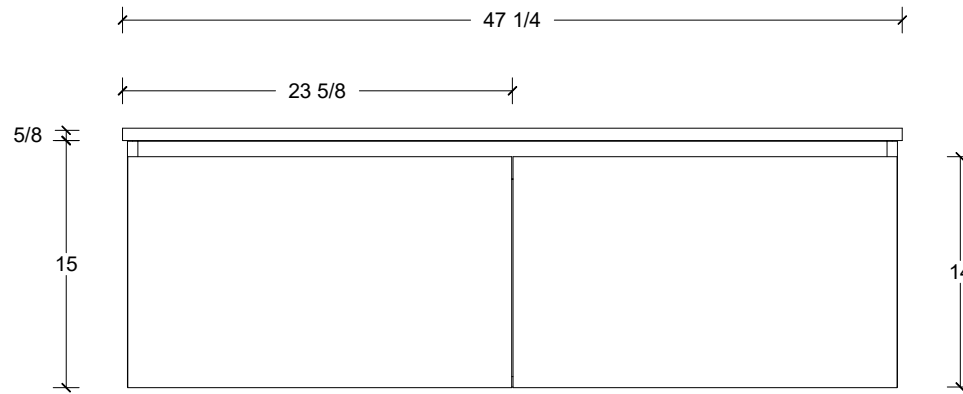

Range	Wells
Mount	Wall
Size (Metric)	1200mm
Size Equiv. (Imperial)	48in
SKU	WEL-V-1200-C-(Top Sku)-W

#### NOTES

Revision	1
Date	September 14, 2023 3:13 PM

DIMENSIONS ARE NOMINAL ONLY  
AND SUBJECT TO CHANGE AT ANY TIME.  
DO NOT SCALE DRAWINGS.  
INSTALLER TO CONFIRM ALL  
DIMENSIONS

Copyright ©

# Timberline

300 Industrial Drive  
Redwood Falls MN 56283  
sales.usa@timberlinebp.com  
www.timberlinebp.com

Range	Wells
Mount	Wall
Size (Metric)	1200mm
Size Equiv. (Imperial)	48in
SKU	WEL-V-1200-C-(Top Sku)-W