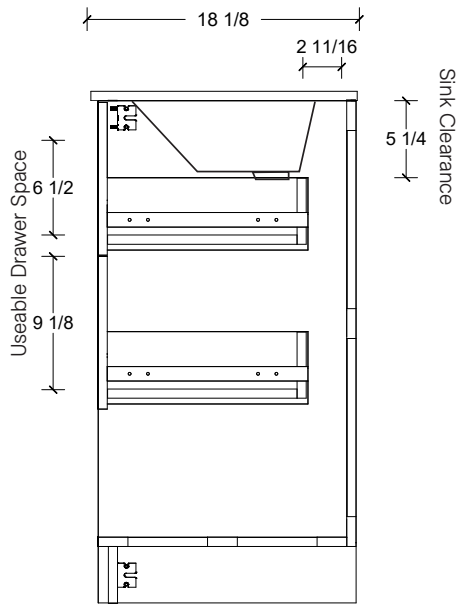

← 6 →
Waste Cutout

Range	Vera
Mount	Floor
Size (Metric)	900mm
Size Equiv. (Imperial)	36in
SKU	VER-V-900-C-(Top Sku)-F

TOP DETAILS

Available Tops	
...C-PEA-F	Peak-One Piece Top
...C-QUA-F	Quartz Top-Above Counter Sink
...C-QUU-F	Quartz Top-Undermount Sink
...C-X-F	No Top

NOTES

Revision	1
Date	September 15, 2023 11:26 AM

DIMENSIONS ARE NOMINAL ONLY
AND SUBJECT TO CHANGE AT ANY TIME.
DO NOT SCALE DRAWINGS.
INSTALLER TO CONFIRM ALL
DIMENSIONS

Copyright ©

Timberline

300 Industrial Drive
Redwood Falls MN 56283
sales.usa@timberlinebp.com
www.timberlinebp.com

← 6 →
Waste Cutout

Range	Vera
Mount	Floor
Size (Metric)	900mm
Size Equiv. (Imperial)	36in
SKU	VER-V-900-C-(Top Sku)-F

TOP DETAILS

Available Tops	
...C-CRE-F	Crest-One Piece Top

NOTES

Revision	1
Date	September 15, 2023 11:26 AM

DIMENSIONS ARE NOMINAL ONLY
AND SUBJECT TO CHANGE AT ANY TIME.
DO NOT SCALE DRAWINGS.
INSTALLER TO CONFIRM ALL
DIMENSIONS

Copyright ©

Timberline

300 Industrial Drive
Redwood Falls MN 56283
sales.usa@timberlinebp.com
www.timberlinebp.com