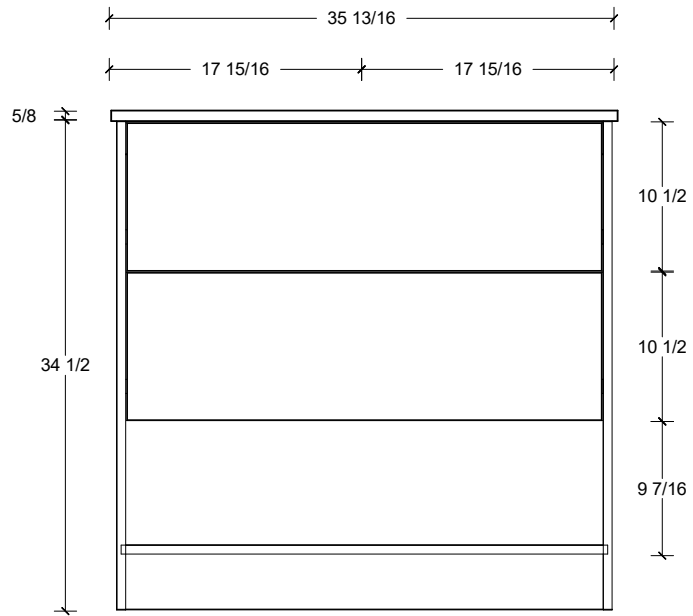

← 6 →
Waste Cutout

Range	Vera
Mount	Floor
Size (Metric)	900mm
Size Equiv. (Imperial)	36in
SKU	VER-V-900-C-(Top Sku)-F

TOP DETAILS

Available Tops	
...C-PEA-F	Peak-One Piece Top
...C-QUA-F	Quartz Top-Above Counter Sink
...C-QUU-F	Quartz Top-Undermount Sink
...C-X-F	No Top

NOTES

Revision	1
Date	September 15, 2023 11:26 AM

DIMENSIONS ARE NOMINAL ONLY
AND SUBJECT TO CHANGE AT ANY TIME.
DO NOT SCALE DRAWINGS.
INSTALLER TO CONFIRM ALL
DIMENSIONS

Copyright ©

Timberline

300 Industrial Drive
Redwood Falls MN 56283
sales.usa@timberlinebp.com
www.timberlinebp.com

← 6 →
Waste Cutout

Range	Vera
Mount	Floor
Size (Metric)	900mm
Size Equiv. (Imperial)	36in
SKU	VER-V-900-C-(Top Sku)-F

TOP DETAILS

Available Tops	
...C-CRE-F	Crest-One Piece Top

NOTES

Revision	1
Date	September 15, 2023 11:26 AM

DIMENSIONS ARE NOMINAL ONLY
AND SUBJECT TO CHANGE AT ANY TIME.
DO NOT SCALE DRAWINGS.
INSTALLER TO CONFIRM ALL
DIMENSIONS

Copyright ©

Timberline

300 Industrial Drive
Redwood Falls MN 56283
sales.usa@timberlinebp.com
www.timberlinebp.com