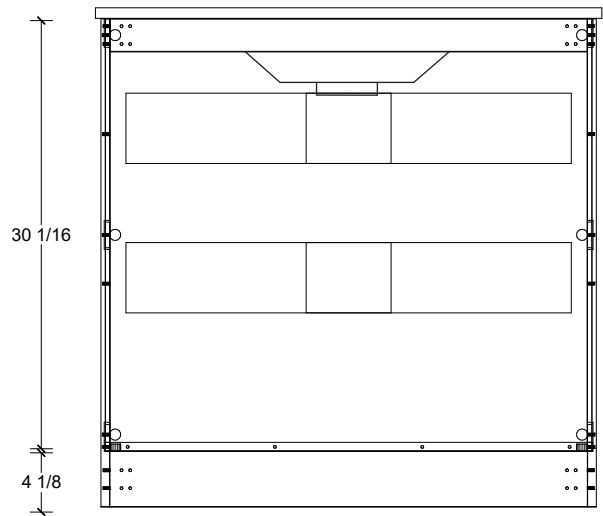

← 6 →
Waste Cutout

Range	Vera
Mount	Floor
Size (Metric)	900mm
Size Equiv. (Imperial)	36in
SKU	VER-V-900-C-(Top Sku)-F

TOP DETAILS

Available Tops	
...C-PEA-F	Peak-One Piece Top
...C-QUA-F	Quartz Top-Above Counter Sink
...C-QUU-F	Quartz Top-Undermount Sink
...C-X-F	No Top

NOTES

Revision	1
Date	September 15, 2023 11:26 AM

DIMENSIONS ARE NOMINAL ONLY
AND SUBJECT TO CHANGE AT ANY TIME.
DO NOT SCALE DRAWINGS.
INSTALLER TO CONFIRM ALL
DIMENSIONS

Copyright ©

Timberline

300 Industrial Drive
Redwood Falls MN 56283
sales.usa@timberlinebp.com
www.timberlinebp.com

← 6 →
Waste Cutout

Range	Vera
Mount	Floor
Size (Metric)	900mm
Size Equiv. (Imperial)	36in
SKU	VER-V-900-C-(Top Sku)-F

TOP DETAILS

Available Tops	
...C-CRE-F	Crest-One Piece Top

NOTES

Revision	1
Date	September 15, 2023 11:26 AM