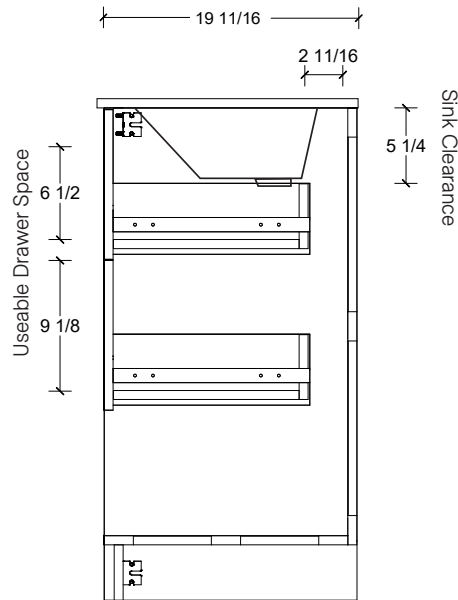

← 6 →
Waste Cutout

Range	Vera
Mount	Floor
Size (Metric)	900mm
Size Equiv. (Imperial)	36in
SKU	VER-V-900-C-(Top Sku)-F

TOP DETAILS

Available Tops	
...C-PEA-F	Peak-One Piece Top
...C-QUA-F	Quartz Top-Above Counter Sink
...C-QUU-F	Quartz Top-Undermount Sink
...C-X-F	No Top

NOTES

Revision	1
Date	September 15, 2023 11:26 AM

DIMENSIONS ARE NOMINAL ONLY
AND SUBJECT TO CHANGE AT ANY TIME.
DO NOT SCALE DRAWINGS.
INSTALLER TO CONFIRM ALL
DIMENSIONS

Copyright ©

Timberline

300 Industrial Drive
Redwood Falls MN 56283
sales.usa@timberlinebp.com
www.timberlinebp.com

← 6 →
Waste Cutout

Range	Vera
Mount	Floor
Size (Metric)	900mm
Size Equiv. (Imperial)	36in
SKU	VER-V-900-C-(Top Sku)-F

TOP DETAILS

Available Tops	
...C-CRE-F	Crest-One Piece Top

NOTES

Revision	1
Date	September 15, 2023 11:26 AM

DIMENSIONS ARE NOMINAL ONLY
AND SUBJECT TO CHANGE AT ANY TIME.
DO NOT SCALE DRAWINGS.
INSTALLER TO CONFIRM ALL
DIMENSIONS

Copyright ©

Timberline

300 Industrial Drive
Redwood Falls MN 56283
sales.usa@timberlinebp.com
www.timberlinebp.com