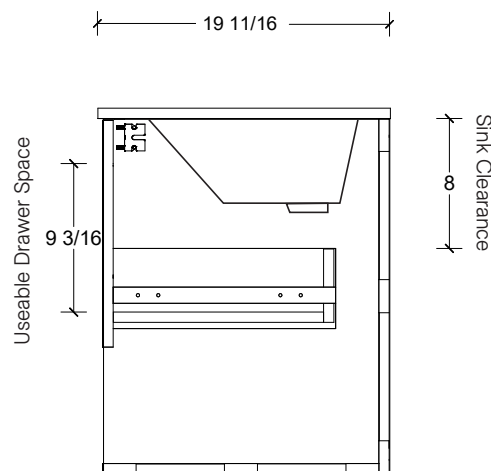

Range	Vera
Mount	Wall
Size (Metric)	800mm
Size Equiv. (Imperial)	32in
SKU	VER-V-800-C-(Top Sku)-W

TOP DETAILS

Available Tops	
...C-PEA-W	Peak-One Piece Top
...C-QUA-W	Quartz Top-Above Counter Sink
...C-QUU-W	Quartz Top-Undermount Sink
...C-X-W	No Top

NOTES

Revision	1
Date	September 15, 2023 11:26 AM

DIMENSIONS ARE NOMINAL ONLY
AND SUBJECT TO CHANGE AT ANY TIME.
DO NOT SCALE DRAWINGS.
INSTALLER TO CONFIRM ALL
DIMENSIONS

Copyright ©

Timberline

300 Industrial Drive
Redwood Falls MN 56283
sales.usa@timberlinebp.com
www.timberlinebp.com

Range	Vera
Mount	Wall
Size (Metric)	800mm
Size Equiv. (Imperial)	32in
SKU	VER-V-800-C-(Top Sku)-W

TOP DETAILS

Available Tops	
...C-CRE-W	Crest-One Piece Top

NOTES

Revision	1
Date	September 15, 2023 11:26 AM

DIMENSIONS ARE NOMINAL ONLY
AND SUBJECT TO CHANGE AT ANY TIME.
DO NOT SCALE DRAWINGS.
INSTALLER TO CONFIRM ALL
DIMENSIONS

Copyright ©

Timberline

300 Industrial Drive
Redwood Falls MN 56283
sales.usa@timberlinebp.com
www.timberlinebp.com