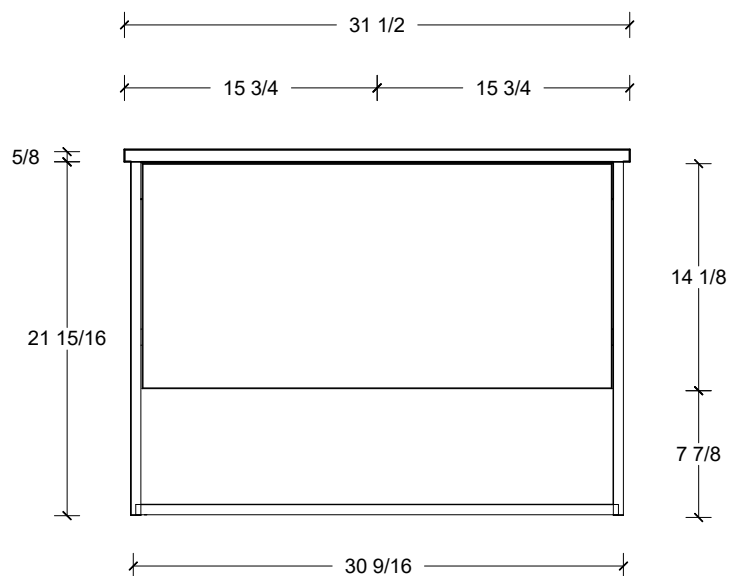

Range	Vera
Mount	Wall
Size (Metric)	800mm
Size Equiv. (Imperial)	32in
SKU	VER-V-800-C-(Top Sku)-W

TOP DETAILS

Available Tops	
...C-PEA-W	Peak-One Piece Top
...C-QUA-W	Quartz Top-Above Counter Sink
...C-QUU-W	Quartz Top-Undermount Sink
...C-X-W	No Top

NOTES

Revision	1
Date	September 15, 2023 11:26 AM

DIMENSIONS ARE NOMINAL ONLY
AND SUBJECT TO CHANGE AT ANY TIME.
DO NOT SCALE DRAWINGS.
INSTALLER TO CONFIRM ALL
DIMENSIONS

Copyright ©

Timberline

300 Industrial Drive
Redwood Falls MN 56283
sales.usa@timberlinebp.com
www.timberlinebp.com

Range	Vera
Mount	Wall
Size (Metric)	800mm
Size Equiv. (Imperial)	32in
SKU	VER-V-800-C-(Top Sku)-W

TOP DETAILS

Available Tops	
...C-CRE-W	Crest-One Piece Top

NOTES

Revision	1
Date	September 15, 2023 11:26 AM

DIMENSIONS ARE NOMINAL ONLY
AND SUBJECT TO CHANGE AT ANY TIME.
DO NOT SCALE DRAWINGS.
INSTALLER TO CONFIRM ALL
DIMENSIONS

Copyright ©

Timberline

300 Industrial Drive
Redwood Falls MN 56283
sales.usa@timberlinebp.com
www.timberlinebp.com