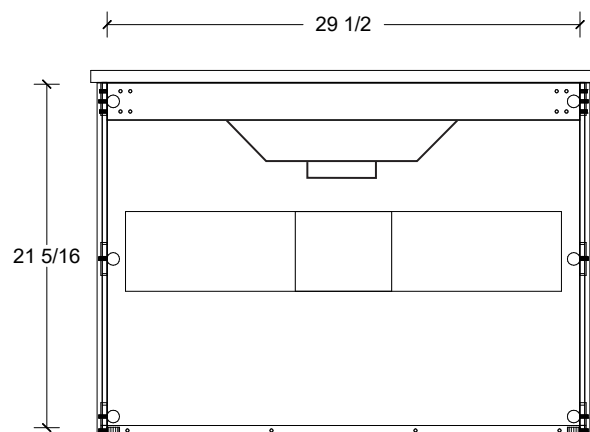

Range	Vera
Mount	Wall
Size (Metric)	800mm
Size Equiv. (Imperial)	32in
SKU	VER-V-800-C-(Top Sku)-W

TOP DETAILS

Available Tops	
...C-PEA-W	Peak-One Piece Top
...C-QUA-W	Quartz Top-Above Counter Sink
...C-QUU-W	Quartz Top-Undermount Sink
...C-X-W	No Top

NOTES

Revision	1
Date	September 15, 2023 11:26 AM

DIMENSIONS ARE NOMINAL ONLY
AND SUBJECT TO CHANGE AT ANY TIME.
DO NOT SCALE DRAWINGS.
INSTALLER TO CONFIRM ALL
DIMENSIONS

Copyright ©

Timberline

300 Industrial Drive
Redwood Falls MN 56283
sales.usa@timberlinebp.com
www.timberlinebp.com

Range	Vera
Mount	Wall
Size (Metric)	800mm
Size Equiv. (Imperial)	32in
SKU	VER-V-800-C-(Top Sku)-W

TOP DETAILS

Available Tops	
...C-CRE-W	Crest-One Piece Top

NOTES

Revision	1
Date	September 15, 2023 11:26 AM

DIMENSIONS ARE NOMINAL ONLY
AND SUBJECT TO CHANGE AT ANY TIME.
DO NOT SCALE DRAWINGS.
INSTALLER TO CONFIRM ALL
DIMENSIONS

Copyright ©

Timberline

300 Industrial Drive
Redwood Falls MN 56283
sales.usa@timberlinebp.com
www.timberlinebp.com