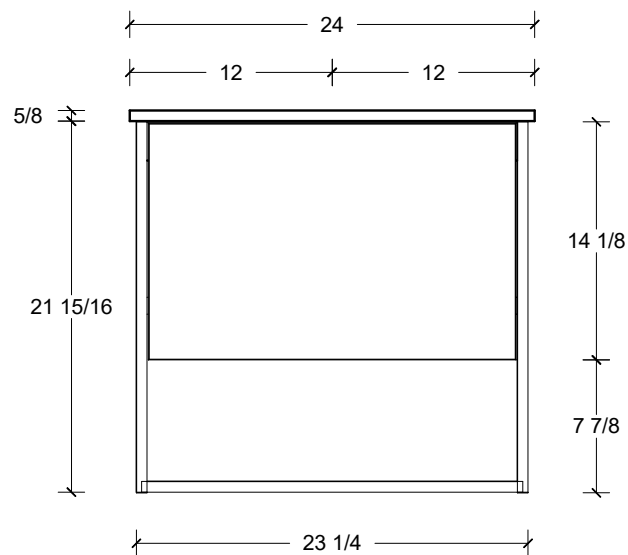

Range	Vera
Mount	Wall
Size (Metric)	600mm
Size Equiv. (Imperial)	24in
SKU	VER-V-600-C-(Top Sku)-W

TOP DETAILS

Available Tops	
...C-PEA-W	Peak-One Piece Top
...C-QUA-W	Quartz Top-Above Counter Sink
...C-QUU-W	Quartz Top-Undermount Sink
...C-X-W	No Top

Range	Vera
Mount	Wall
Size (Metric)	600mm
Size Equiv. (Imperial)	24in
SKU	VER-V-600-C-(Top Sku)-W

TOP DETAILS

Available Tops	
...C-CRE-W	Crest-One Piece Top

NOTES

Revision	1
Date	September 15, 2023 11:26 AM

DIMENSIONS ARE NOMINAL ONLY
AND SUBJECT TO CHANGE AT ANY TIME.
DO NOT SCALE DRAWINGS.
INSTALLER TO CONFIRM ALL
DIMENSIONS

Copyright ©

Timberline

300 Industrial Drive
Redwood Falls MN 56283
sales.usa@timberlinebp.com
www.timberlinebp.com