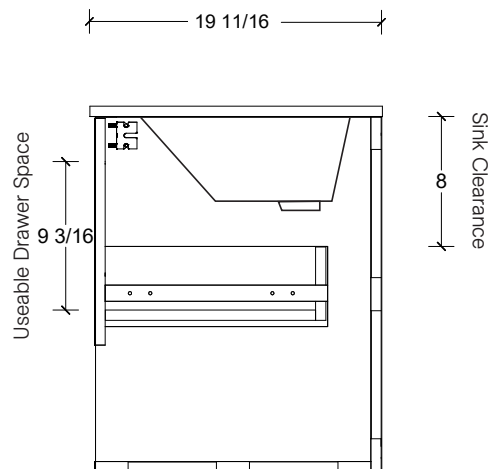

Range	Vera
Mount	Wall
Size (Metric)	600mm
Size Equiv. (Imperial)	24in
SKU	VER-V-600-C-(Top Sku)-W

TOP DETAILS

Available Tops	
...C-PEA-W	Peak-One Piece Top
...C-QUA-W	Quartz Top-Above Counter Sink
...C-QUU-W	Quartz Top-Undermount Sink
...C-X-W	No Top

NOTES

Revision	1
Date	September 15, 2023 11:26 AM

DIMENSIONS ARE NOMINAL ONLY
AND SUBJECT TO CHANGE AT ANY TIME.
DO NOT SCALE DRAWINGS.
INSTALLER TO CONFIRM ALL
DIMENSIONS

Copyright ©

Timberline

300 Industrial Drive
Redwood Falls MN 56283
sales.usa@timberlinebp.com
www.timberlinebp.com

Range	Vera
Mount	Wall
Size (Metric)	600mm
Size Equiv. (Imperial)	24in
SKU	VER-V-600-C-(Top Sku)-W

TOP DETAILS

Available Tops	
...C-CRE-W	Crest-One Piece Top

NOTES

Revision	1
Date	September 15, 2023 11:26 AM

DIMENSIONS ARE NOMINAL ONLY
AND SUBJECT TO CHANGE AT ANY TIME.
DO NOT SCALE DRAWINGS.
INSTALLER TO CONFIRM ALL
DIMENSIONS

Copyright ©

Timberline

300 Industrial Drive
Redwood Falls MN 56283
sales.usa@timberlinebp.com
www.timberlinebp.com