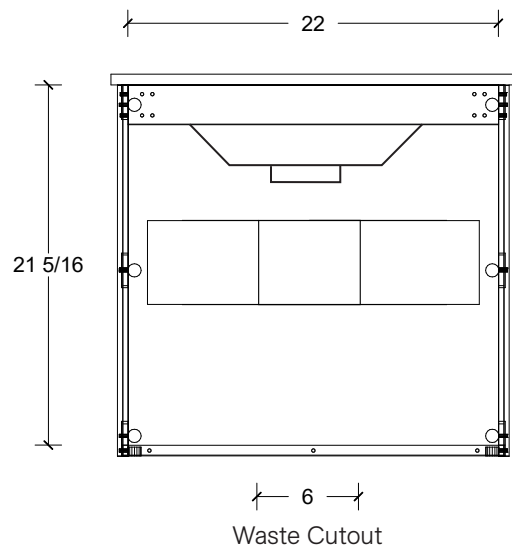

Range	Vera
Mount	Wall
Size (Metric)	600mm
Size Equiv. (Imperial)	24in
SKU	VER-V-600-C-(Top Sku)-W

TOP DETAILS

Available Tops	
...C-PEA-W	Peak-One Piece Top
...C-QUA-W	Quartz Top-Above Counter Sink
...C-QUU-W	Quartz Top-Undermount Sink
...C-X-W	No Top

Range	Vera
Mount	Wall
Size (Metric)	600mm
Size Equiv. (Imperial)	24in
SKU	VER-V-600-C-(Top Sku)-W

TOP DETAILS

Available Tops	
...C-CRE-W	Crest-One Piece Top

NOTES

Revision	1
Date	September 15, 2023 11:26 AM

DIMENSIONS ARE NOMINAL ONLY
AND SUBJECT TO CHANGE AT ANY TIME.
DO NOT SCALE DRAWINGS.
INSTALLER TO CONFIRM ALL
DIMENSIONS

Copyright ©

Timberline

300 Industrial Drive
Redwood Falls MN 56283
sales.usa@timberlinebp.com
www.timberlinebp.com