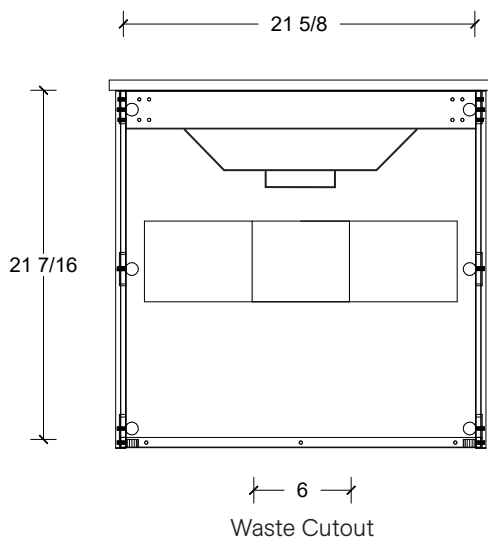

Range	Vera
Mount	Wall
Size (Metric)	600mm
Size Equiv. (Imperial)	24in
SKU	VER-V-600-C-(Top Sku)-W

TOP DETAILS

Available Tops	
...C-PEA-W	Peak-One Piece Top
...C-QUA-W	Quartz Top-Above Counter Sink
...C-QUU-W	Quartz Top-Undermount Sink
...C-X-W	No Top

NOTES

Revision	1
Date	September 15, 2023 11:26 AM

DIMENSIONS ARE NOMINAL ONLY
AND SUBJECT TO CHANGE AT ANY TIME.
DO NOT SCALE DRAWINGS.
INSTALLER TO CONFIRM ALL
DIMENSIONS

Copyright ©

Timberline

300 Industrial Drive
Redwood Falls MN 56283
sales.usa@timberlinebp.com
www.timberlinebp.com

Range	Vera
Mount	Wall
Size (Metric)	600mm
Size Equiv. (Imperial)	24in
SKU	VER-V-600-C-(Top Sku)-W

TOP DETAILS

Available Tops	
...C-CRE-W	Crest-One Piece Top

NOTES

Revision	1
Date	September 15, 2023 11:26 AM

DIMENSIONS ARE NOMINAL ONLY
AND SUBJECT TO CHANGE AT ANY TIME.
DO NOT SCALE DRAWINGS.
INSTALLER TO CONFIRM ALL
DIMENSIONS

Copyright ©

Timberline

300 Industrial Drive
Redwood Falls MN 56283
sales.usa@timberlinebp.com
www.timberlinebp.com