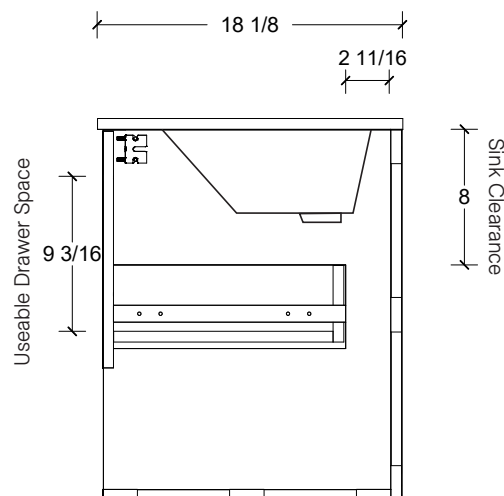

Range	Vera
Mount	Wall
Size (Metric)	600mm
Size Equiv. (Imperial)	24in
SKU	VER-V-600-C-(Top Sku)-W

TOP DETAILS

Available Tops	
...C-PEA-W	Peak-One Piece Top
...C-QUA-W	Quartz Top-Above Counter Sink
...C-QUU-W	Quartz Top-Undermount Sink
...C-X-W	No Top

Range	Vera
Mount	Wall
Size (Metric)	600mm
Size Equiv. (Imperial)	24in
SKU	VER-V-600-C-(Top Sku)-W

TOP DETAILS

Available Tops	
...C-CRE-W	Crest-One Piece Top

NOTES

Revision	1
Date	September 15, 2023 11:26 AM

DIMENSIONS ARE NOMINAL ONLY
AND SUBJECT TO CHANGE AT ANY TIME.
DO NOT SCALE DRAWINGS.
INSTALLER TO CONFIRM ALL
DIMENSIONS

Copyright ©

Timberline

300 Industrial Drive
Redwood Falls MN 56283
sales.usa@timberlinebp.com
www.timberlinebp.com