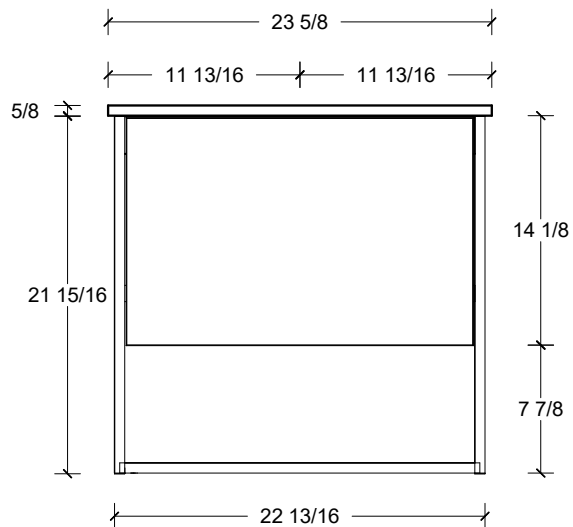

Range	Vera
Mount	Wall
Size (Metric)	600mm
Size Equiv. (Imperial)	24in
SKU	VER-V-600-C-(Top Sku)-W

TOP DETAILS

Available Tops	
...C-PEA-W	Peak-One Piece Top
...C-QUA-W	Quartz Top-Above Counter Sink
...C-QUU-W	Quartz Top-Undermount Sink
...C-X-W	No Top

NOTES

Revision	1
Date	September 15, 2023 11:26 AM

DIMENSIONS ARE NOMINAL ONLY
AND SUBJECT TO CHANGE AT ANY TIME.
DO NOT SCALE DRAWINGS.
INSTALLER TO CONFIRM ALL
DIMENSIONS

Copyright ©

Timberline

300 Industrial Drive
Redwood Falls MN 56283
sales.usa@timberlinebp.com
www.timberlinebp.com

Range	Vera
Mount	Wall
Size (Metric)	600mm
Size Equiv. (Imperial)	24in
SKU	VER-V-600-C-(Top Sku)-W

TOP DETAILS

Available Tops	
...C-CRE-W	Crest-One Piece Top

NOTES

Revision	1
Date	September 15, 2023 11:26 AM

DIMENSIONS ARE NOMINAL ONLY
AND SUBJECT TO CHANGE AT ANY TIME.
DO NOT SCALE DRAWINGS.
INSTALLER TO CONFIRM ALL
DIMENSIONS

Copyright ©

Timberline

300 Industrial Drive
Redwood Falls MN 56283
sales.usa@timberlinebp.com
www.timberlinebp.com