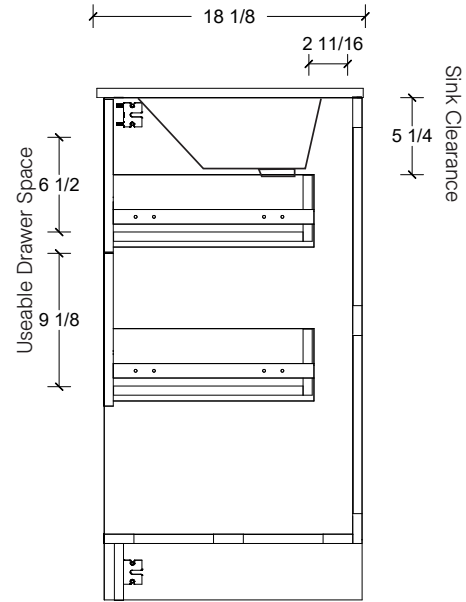

Range	Vera
Mount	Floor
Size (Metric)	600mm
Size Equiv. (Imperial)	24in
SKU	VER-V-600-C-(Top Sku)-F

#### NOTES

Revision	1
Date	September 15, 2023 11:26 AM

DIMENSIONS ARE NOMINAL ONLY  
AND SUBJECT TO CHANGE AT ANY TIME.  
DO NOT SCALE DRAWINGS.  
INSTALLER TO CONFIRM ALL  
DIMENSIONS

Copyright ©

# Timberline

300 Industrial Drive  
Redwood Falls MN 56283  
sales.usa@timberlinebp.com  
www.timberlinebp.com

Range	Vera
Mount	Floor
Size (Metric)	600mm
Size Equiv. (Imperial)	24in
SKU	VER-V-600-C-(Top Sku)-F