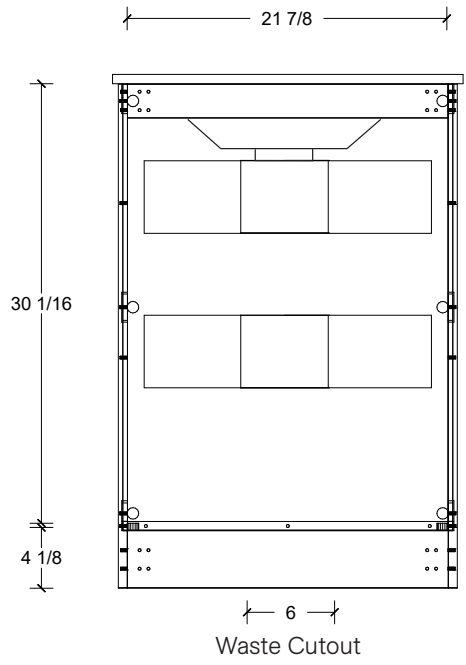

Range	Vera
Mount	Floor
Size (Metric)	600mm
Size Equiv. (Imperial)	24in
SKU	VER-V-600-C-(Top Sku)-F

#### NOTES

Revision	1
Date	September 15, 2023 11:26 AM

DIMENSIONS ARE NOMINAL ONLY  
AND SUBJECT TO CHANGE AT ANY TIME.  
DO NOT SCALE DRAWINGS.  
INSTALLER TO CONFIRM ALL  
DIMENSIONS

Copyright ©

# Timberline

300 Industrial Drive  
Redwood Falls MN 56283  
sales.usa@timberlinebp.com  
www.timberlinebp.com

Range	Vera
Mount	Floor
Size (Metric)	600mm
Size Equiv. (Imperial)	24in
SKU	VER-V-600-C-(Top Sku)-F