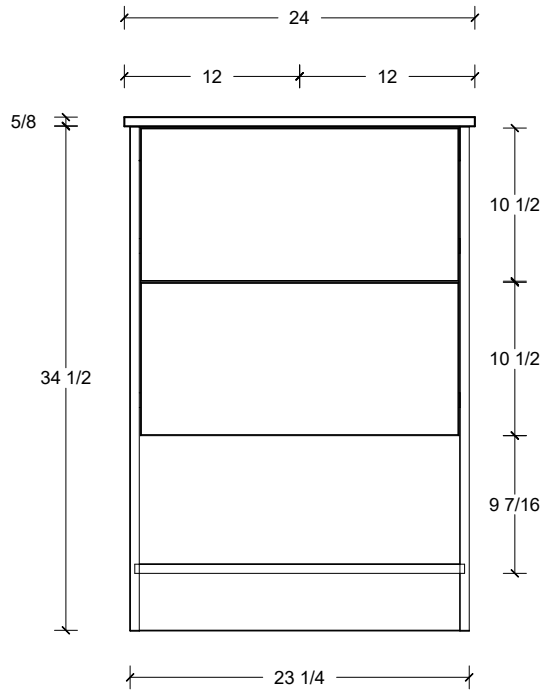

Range	Vera
Mount	Floor
Size (Metric)	600mm
Size Equiv. (Imperial)	24in
SKU	VER-V-600-C-(Top Sku)-F

#### NOTES

Revision	1
Date	September 15, 2023 11:26 AM

DIMENSIONS ARE NOMINAL ONLY  
AND SUBJECT TO CHANGE AT ANY TIME.  
DO NOT SCALE DRAWINGS.  
INSTALLER TO CONFIRM ALL  
DIMENSIONS

Copyright ©

# Timberline

300 Industrial Drive  
Redwood Falls MN 56283  
sales.usa@timberlinebp.com  
www.timberlinebp.com

Range	Vera
Mount	Floor
Size (Metric)	600mm
Size Equiv. (Imperial)	24in
SKU	VER-V-600-C-(Top Sku)-F