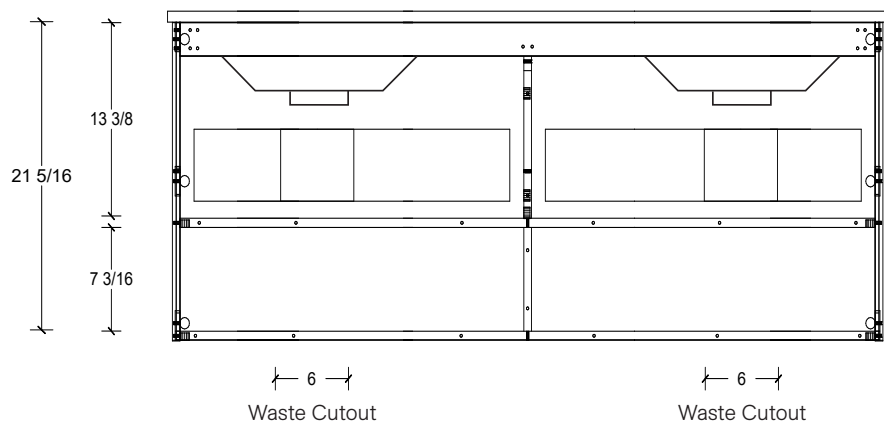

Range	Vera
Mount	Wall
Size (Metric)	1500mm
Size Equiv. (Imperial)	60in
SKU	VER-V-1500-D-(Top Sku)-W

TOP DETAILS

Available Tops	
...C-PEA-W	Peak-One Piece Top
...C-QUA-W	Quartz Top-Above Counter Sink
...C-QUU-W	Quartz Top-Undermount Sink
...C-X-W	No Top

NOTES

Revision	1
Date	September 15, 2023 11:26 AM

DIMENSIONS ARE NOMINAL ONLY
AND SUBJECT TO CHANGE AT ANY TIME.
DO NOT SCALE DRAWINGS.
INSTALLER TO CONFIRM ALL
DIMENSIONS

Copyright ©

Timberline

300 Industrial Drive
Redwood Falls MN 56283
sales.usa@timberlinebp.com
www.timberlinebp.com

Range	Vera
Mount	Wall
Size (Metric)	1500mm
Size Equiv. (Imperial)	60in
SKU	VER-V-1500-D-(Top Sku)-W

TOP DETAILS

Available Tops	
...C-CRE-W	Crest-One Piece Top

NOTES

Revision	1
Date	September 15, 2023 11:26 AM