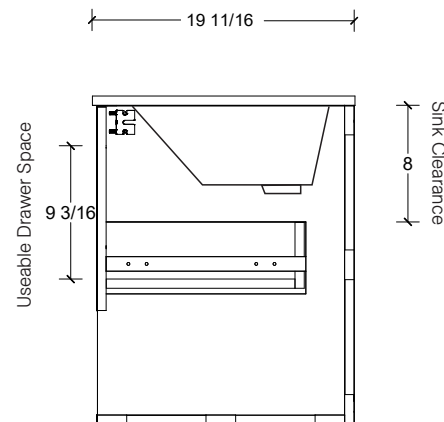

Range	Vera
Mount	Wall
Size (Metric)	1500mm
Size Equiv. (Imperial)	60in
SKU	VER-V-1500-D-(Top Sku)-W

TOP DETAILS

Available Tops	
...C-PEA-W	Peak-One Piece Top
...C-QUA-W	Quartz Top-Above Counter Sink
...C-QUU-W	Quartz Top-Undermount Sink
...C-X-W	No Top

NOTES

Revision	1
Date	September 15, 2023 11:26 AM

DIMENSIONS ARE NOMINAL ONLY
AND SUBJECT TO CHANGE AT ANY TIME.
DO NOT SCALE DRAWINGS.
INSTALLER TO CONFIRM ALL
DIMENSIONS

Copyright ©

Timberline

300 Industrial Drive
Redwood Falls MN 56283
sales.usa@timberlinebp.com
www.timberlinebp.com

Range	Vera
Mount	Wall
Size (Metric)	1500mm
Size Equiv. (Imperial)	60in
SKU	VER-V-1500-D-(Top Sku)-W

TOP DETAILS

Available Tops	
...C-CRE-W	Crest-One Piece Top

NOTES

Revision	1
Date	September 15, 2023 11:26 AM

DIMENSIONS ARE NOMINAL ONLY
AND SUBJECT TO CHANGE AT ANY TIME.
DO NOT SCALE DRAWINGS.
INSTALLER TO CONFIRM ALL
DIMENSIONS

Copyright ©

Timberline

300 Industrial Drive
Redwood Falls MN 56283
sales.usa@timberlinebp.com
www.timberlinebp.com