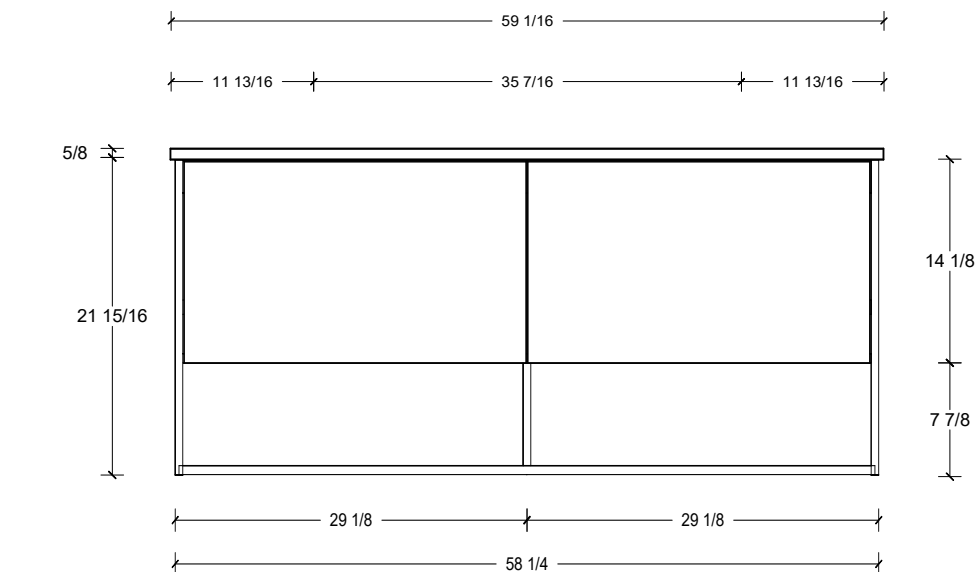

Range	Vera
Mount	Wall
Size (Metric)	1500mm
Size Equiv. (Imperial)	60in
SKU	VER-V-1500-D-(Top Sku)-W

TOP DETAILS

Available Tops	
...C-PEA-W	Peak-One Piece Top
...C-QUA-W	Quartz Top-Above Counter Sink
...C-QUU-W	Quartz Top-Undermount Sink
...C-X-W	No Top

NOTES

Revision	1
Date	September 15, 2023 11:26 AM

DIMENSIONS ARE NOMINAL ONLY
AND SUBJECT TO CHANGE AT ANY TIME.
DO NOT SCALE DRAWINGS.
INSTALLER TO CONFIRM ALL
DIMENSIONS

Copyright ©

Timberline

300 Industrial Drive
Redwood Falls MN 56283
sales.usa@timberlinebp.com
www.timberlinebp.com

Range	Vera
Mount	Wall
Size (Metric)	1500mm
Size Equiv. (Imperial)	60in
SKU	VER-V-1500-D-(Top Sku)-W

TOP DETAILS

Available Tops	
...C-CRE-W	Crest-One Piece Top

NOTES

Revision	1
Date	September 15, 2023 11:26 AM