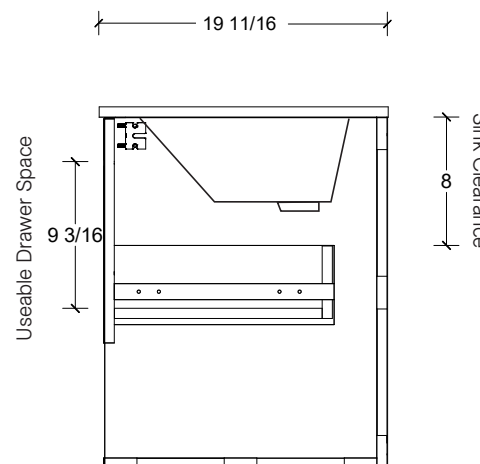

Range	Vera
Mount	Wall
Size (Metric)	1200mm
Size Equiv. (Imperial)	48in
SKU	VER-V-1200-C-(Top Sku)-W

TOP DETAILS

Available Tops	
...C-PEA-W	Peak-One Piece Top
...C-QUA-W	Quartz Top-Above Counter Sink
...C-QUU-W	Quartz Top-Undermount Sink
...C-X-W	No Top

NOTES

Revision	1
Date	September 15, 2023 11:26 AM

DIMENSIONS ARE NOMINAL ONLY
AND SUBJECT TO CHANGE AT ANY TIME.
DO NOT SCALE DRAWINGS.
INSTALLER TO CONFIRM ALL
DIMENSIONS

Copyright ©

Timberline

300 Industrial Drive
Redwood Falls MN 56283
sales.usa@timberlinebp.com
www.timberlinebp.com

Useable Drawer Space

Range	Vera
Mount	Wall
Size (Metric)	1200mm
Size Equiv. (Imperial)	48in
SKU	VER-V-1200-C-(Top Sku)-W

TOP DETAILS

Available Tops	
...C-CRE-W	Crest-One Piece Top

NOTES

Revision	1
Date	September 15, 2023 11:26 AM

DIMENSIONS ARE NOMINAL ONLY
AND SUBJECT TO CHANGE AT ANY TIME.
DO NOT SCALE DRAWINGS.
INSTALLER TO CONFIRM ALL
DIMENSIONS

Copyright ©

Timberline

300 Industrial Drive
Redwood Falls MN 56283
sales.usa@timberlinebp.com
www.timberlinebp.com