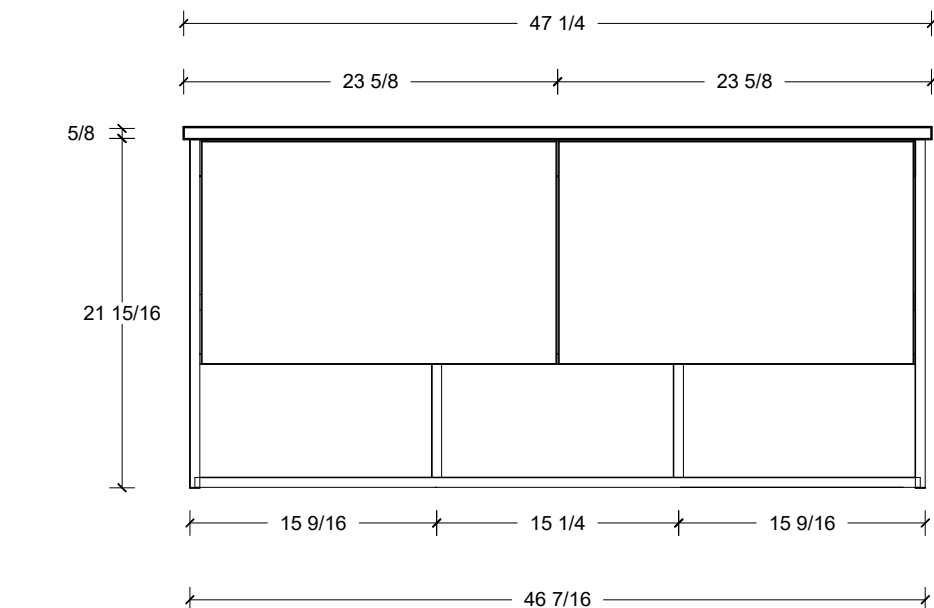

Range	Vera
Mount	Wall
Size (Metric)	1200mm
Size Equiv. (Imperial)	48in
SKU	VER-V-1200-C-(Top Sku)-W

TOP DETAILS

Available Tops	
...C-PEA-W	Peak-One Piece Top
...C-QUA-W	Quartz Top-Above Counter Sink
...C-QUU-W	Quartz Top-Undermount Sink
...C-X-W	No Top

NOTES

Revision	1
Date	September 15, 2023 11:26 AM

DIMENSIONS ARE NOMINAL ONLY
AND SUBJECT TO CHANGE AT ANY TIME.
DO NOT SCALE DRAWINGS.
INSTALLER TO CONFIRM ALL
DIMENSIONS

Copyright ©

Timberline

300 Industrial Drive
Redwood Falls MN 56283
sales.usa@timberlinebp.com
www.timberlinebp.com

Useable Drawer Space

Range	Vera
Mount	Wall
Size (Metric)	1200mm
Size Equiv. (Imperial)	48in
SKU	VER-V-1200-C-(Top Sku)-W

TOP DETAILS

Available Tops	
...C-CRE-W	Crest-One Piece Top

NOTES

Revision	1
Date	September 15, 2023 11:26 AM

DIMENSIONS ARE NOMINAL ONLY
AND SUBJECT TO CHANGE AT ANY TIME.
DO NOT SCALE DRAWINGS.
INSTALLER TO CONFIRM ALL
DIMENSIONS

Copyright ©

Timberline

300 Industrial Drive
Redwood Falls MN 56283
sales.usa@timberlinebp.com
www.timberlinebp.com