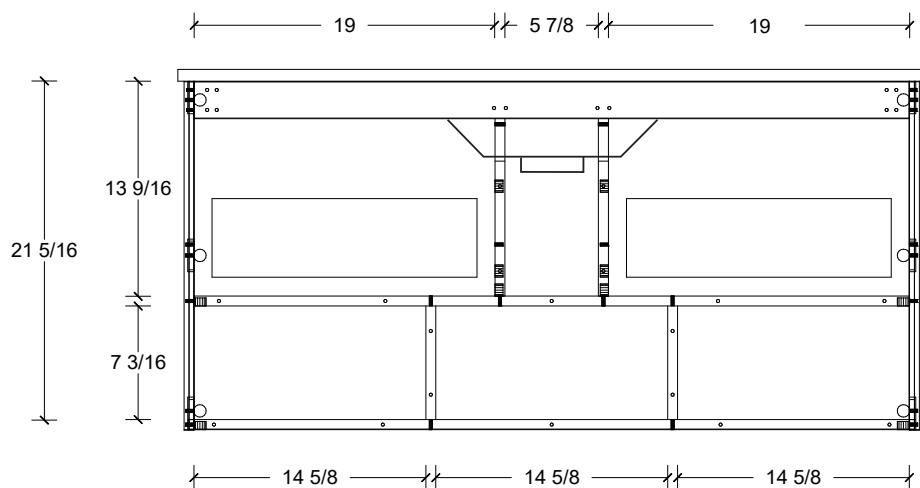

Range	Vera
Mount	Wall
Size (Metric)	1200mm
Size Equiv. (Imperial)	48in
SKU	VER-V-1200-C-(Top Sku)-W

TOP DETAILS

Available Tops	
...C-PEA-W	Peak-One Piece Top
...C-QUA-W	Quartz Top-Above Counter Sink
...C-QUU-W	Quartz Top-Undermount Sink
...C-X-W	No Top

NOTES

Revision	1
Date	September 15, 2023 11:26 AM

DIMENSIONS ARE NOMINAL ONLY
AND SUBJECT TO CHANGE AT ANY TIME.
DO NOT SCALE DRAWINGS.
INSTALLER TO CONFIRM ALL
DIMENSIONS

Copyright ©

Timberline

300 Industrial Drive
Redwood Falls MN 56283
sales.usa@timberlinebp.com
www.timberlinebp.com

Useable Drawer Space

Range	Vera
Mount	Wall
Size (Metric)	1200mm
Size Equiv. (Imperial)	48in
SKU	VER-V-1200-C-(Top Sku)-W

TOP DETAILS

Available Tops	
...C-CRE-W	Crest-One Piece Top

NOTES

Revision	1
Date	September 15, 2023 11:26 AM

DIMENSIONS ARE NOMINAL ONLY
AND SUBJECT TO CHANGE AT ANY TIME.
DO NOT SCALE DRAWINGS.
INSTALLER TO CONFIRM ALL
DIMENSIONS

Copyright ©

Timberline

300 Industrial Drive
Redwood Falls MN 56283
sales.usa@timberlinebp.com
www.timberlinebp.com