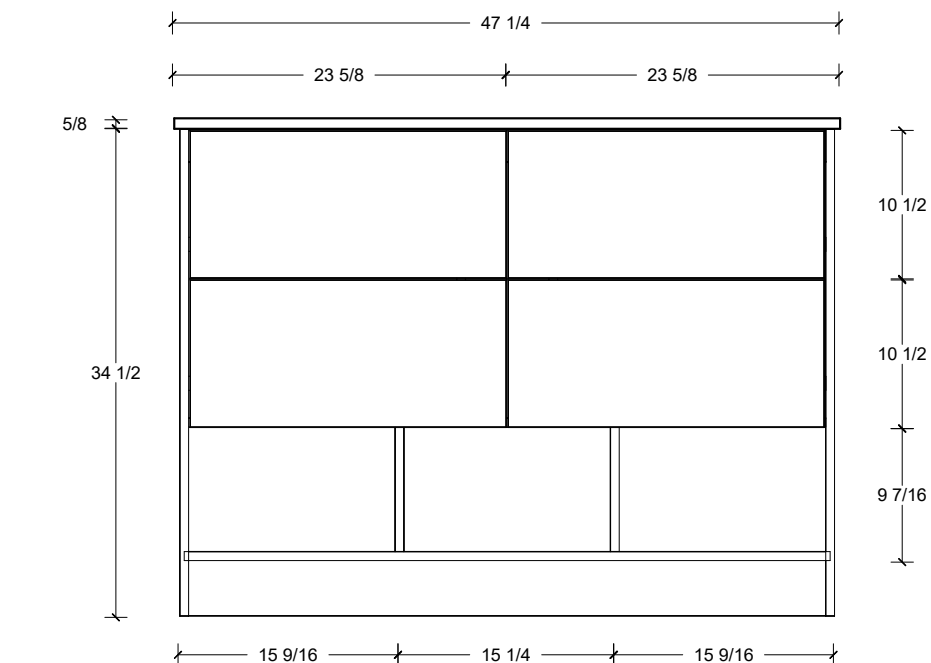

Range	Vera
Mount	Floor
Size (Metric)	1200mm
Size Equiv. (Imperial)	48in
SKU	VER-V-1200-C-(Top Sku)-F

TOP DETAILS

Available Tops	
...C-PEA-F	Peak-One Piece Top
...C-QUA-F	Quartz Top-Above Counter Sink
...C-QUU-F	Quartz Top-Undermount Sink
...C-X-F	No Top

NOTES

Revision	1
Date	September 15, 2023 11:26 AM

DIMENSIONS ARE NOMINAL ONLY
AND SUBJECT TO CHANGE AT ANY TIME.
DO NOT SCALE DRAWINGS.
INSTALLER TO CONFIRM ALL
DIMENSIONS

Copyright ©

Timberline

300 Industrial Drive
Redwood Falls MN 56283
sales.usa@timberlinebp.com
www.timberlinebp.com

Range	Vera
Mount	Floor
Size (Metric)	1200mm
Size Equiv. (Imperial)	48in
SKU	VER-V-1200-C-(Top Sku)-F

TOP DETAILS

Available Tops	
...C-CRE-F	Crest-One Piece Top

NOTES

Revision	1
Date	September 15, 2023 11:26 AM