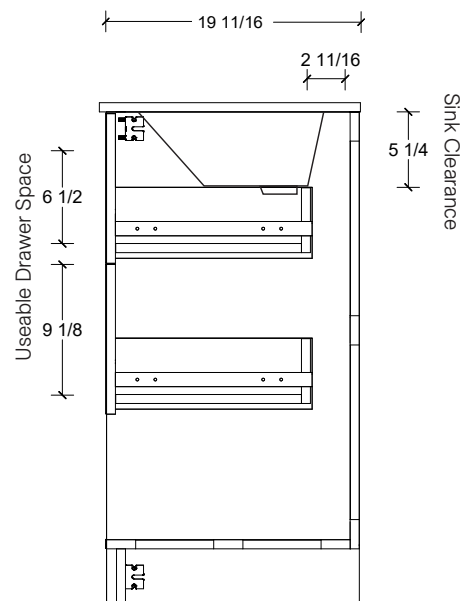

Range	Vera
Mount	Floor
Size (Metric)	1200mm
Size Equiv. (Imperial)	48in
SKU	VER-V-1200-C-(Top Sku)-F

TOP DETAILS

Available Tops	
...C-PEA-F	Peak-One Piece Top
...C-QUA-F	Quartz Top-Above Counter Sink
...C-QUU-F	Quartz Top-Undermount Sink
...C-X-F	No Top

NOTES

Revision	1
Date	September 15, 2023 11:26 AM

DIMENSIONS ARE NOMINAL ONLY
AND SUBJECT TO CHANGE AT ANY TIME.
DO NOT SCALE DRAWINGS.
INSTALLER TO CONFIRM ALL
DIMENSIONS

Copyright ©

Timberline

300 Industrial Drive
Redwood Falls MN 56283
sales.usa@timberlinebp.com
www.timberlinebp.com

Range	Vera
Mount	Floor
Size (Metric)	1200mm
Size Equiv. (Imperial)	48in
SKU	VER-V-1200-C-(Top Sku)-F

TOP DETAILS

Available Tops	
...C-CRE-F	Crest-One Piece Top

NOTES

Revision	1
Date	September 15, 2023 11:26 AM

DIMENSIONS ARE NOMINAL ONLY
AND SUBJECT TO CHANGE AT ANY TIME.
DO NOT SCALE DRAWINGS.
INSTALLER TO CONFIRM ALL
DIMENSIONS

Copyright ©

Timberline

300 Industrial Drive
Redwood Falls MN 56283
sales.usa@timberlinebp.com
www.timberlinebp.com