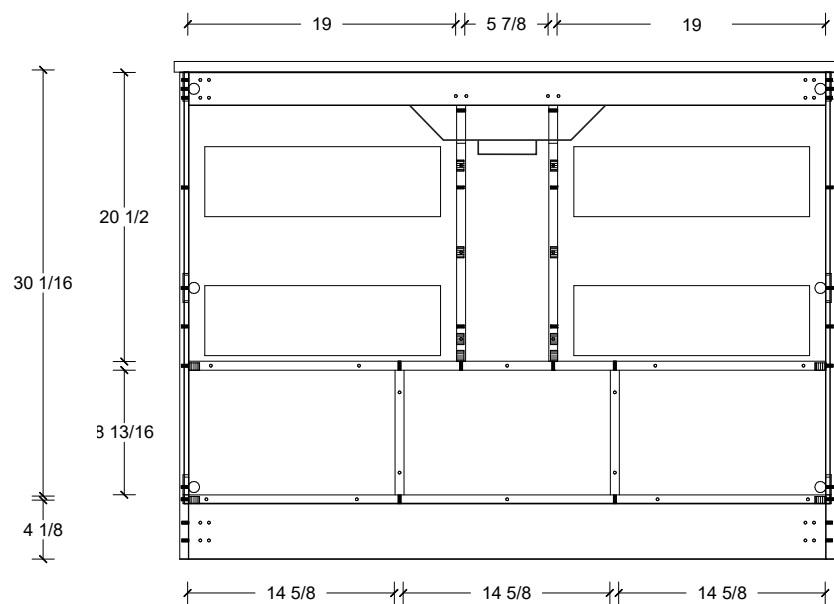

Range	Vera
Mount	Floor
Size (Metric)	1200mm
Size Equiv. (Imperial)	48in
SKU	VER-V-1200-C-(Top Sku)-F

TOP DETAILS

Available Tops	
...C-PEA-F	Peak-One Piece Top
...C-QUA-F	Quartz Top-Above Counter Sink
...C-QUU-F	Quartz Top-Undermount Sink
...C-X-F	No Top

NOTES

Revision	1
Date	September 15, 2023 11:26 AM

DIMENSIONS ARE NOMINAL ONLY
AND SUBJECT TO CHANGE AT ANY TIME.
DO NOT SCALE DRAWINGS.
INSTALLER TO CONFIRM ALL
DIMENSIONS

Copyright ©

Timberline

300 Industrial Drive
Redwood Falls MN 56283
sales.usa@timberlinebp.com
www.timberlinebp.com

Range	Vera
Mount	Floor
Size (Metric)	1200mm
Size Equiv. (Imperial)	48in
SKU	VER-V-1200-C-(Top Sku)-F

TOP DETAILS

Available Tops	
...C-CRE-F	Crest-One Piece Top

NOTES

Revision	1
Date	September 15, 2023 11:26 AM

DIMENSIONS ARE NOMINAL ONLY
AND SUBJECT TO CHANGE AT ANY TIME.
DO NOT SCALE DRAWINGS.
INSTALLER TO CONFIRM ALL
DIMENSIONS

Copyright ©

Timberline

300 Industrial Drive
Redwood Falls MN 56283
sales.usa@timberlinebp.com
www.timberlinebp.com