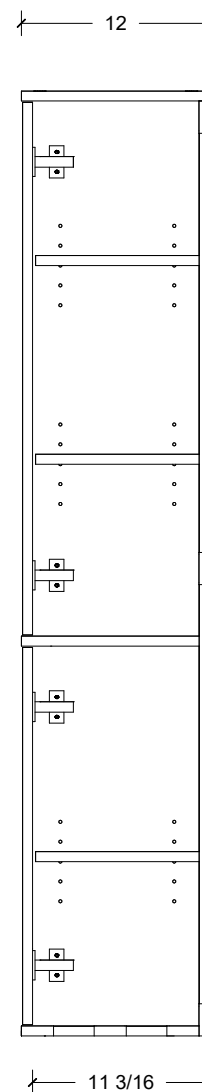

Range	Vale
Mount	Wall
Size (Metric)	300mm
Size Equiv. (Imperial)	12in
SKU	VAL-LC-300-X-X-W

#### NOTES

Revision	1
Date	September 14, 2023 3:20 PM

DIMENSIONS ARE NOMINAL ONLY  
AND SUBJECT TO CHANGE AT ANY TIME.  
DO NOT SCALE DRAWINGS.  
INSTALLER TO CONFIRM ALL  
DIMENSIONS

Copyright ©