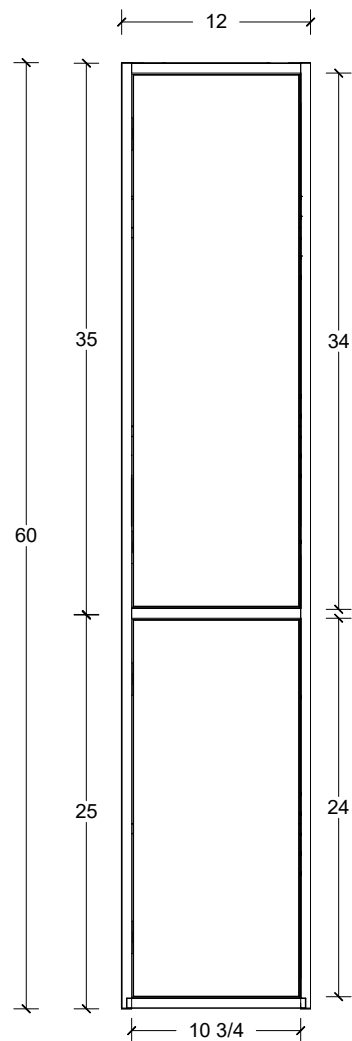

Range	Vale
Mount	Wall
Size (Metric)	300mm
Size Equiv. (Imperial)	12in
SKU	VAL-LC-300-X-X-W

#### NOTES

Revision	1
Date	September 14, 2023 3:20 PM

DIMENSIONS ARE NOMINAL ONLY  
AND SUBJECT TO CHANGE AT ANY TIME.  
DO NOT SCALE DRAWINGS.  
INSTALLER TO CONFIRM ALL  
DIMENSIONS

Copyright ©