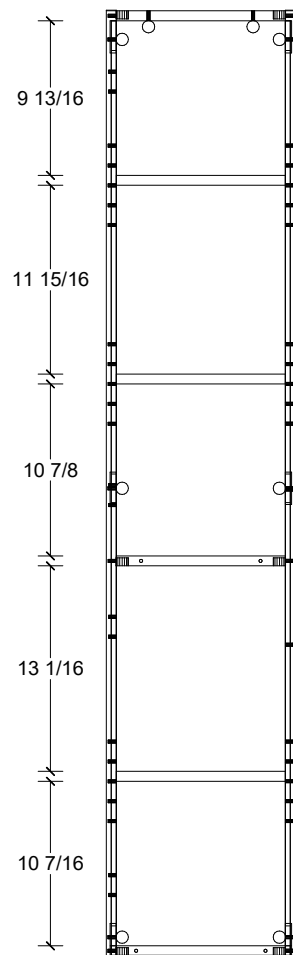

Range	Vale
Mount	Wall
Size (Metric)	300mm
Size Equiv. (Imperial)	12in
SKU	VAL-LC-300-X-X-W

#### NOTES

Revision	1
Date	September 14, 2023 3:20 PM

DIMENSIONS ARE NOMINAL ONLY  
AND SUBJECT TO CHANGE AT ANY TIME.  
DO NOT SCALE DRAWINGS.  
INSTALLER TO CONFIRM ALL  
DIMENSIONS

Copyright ©